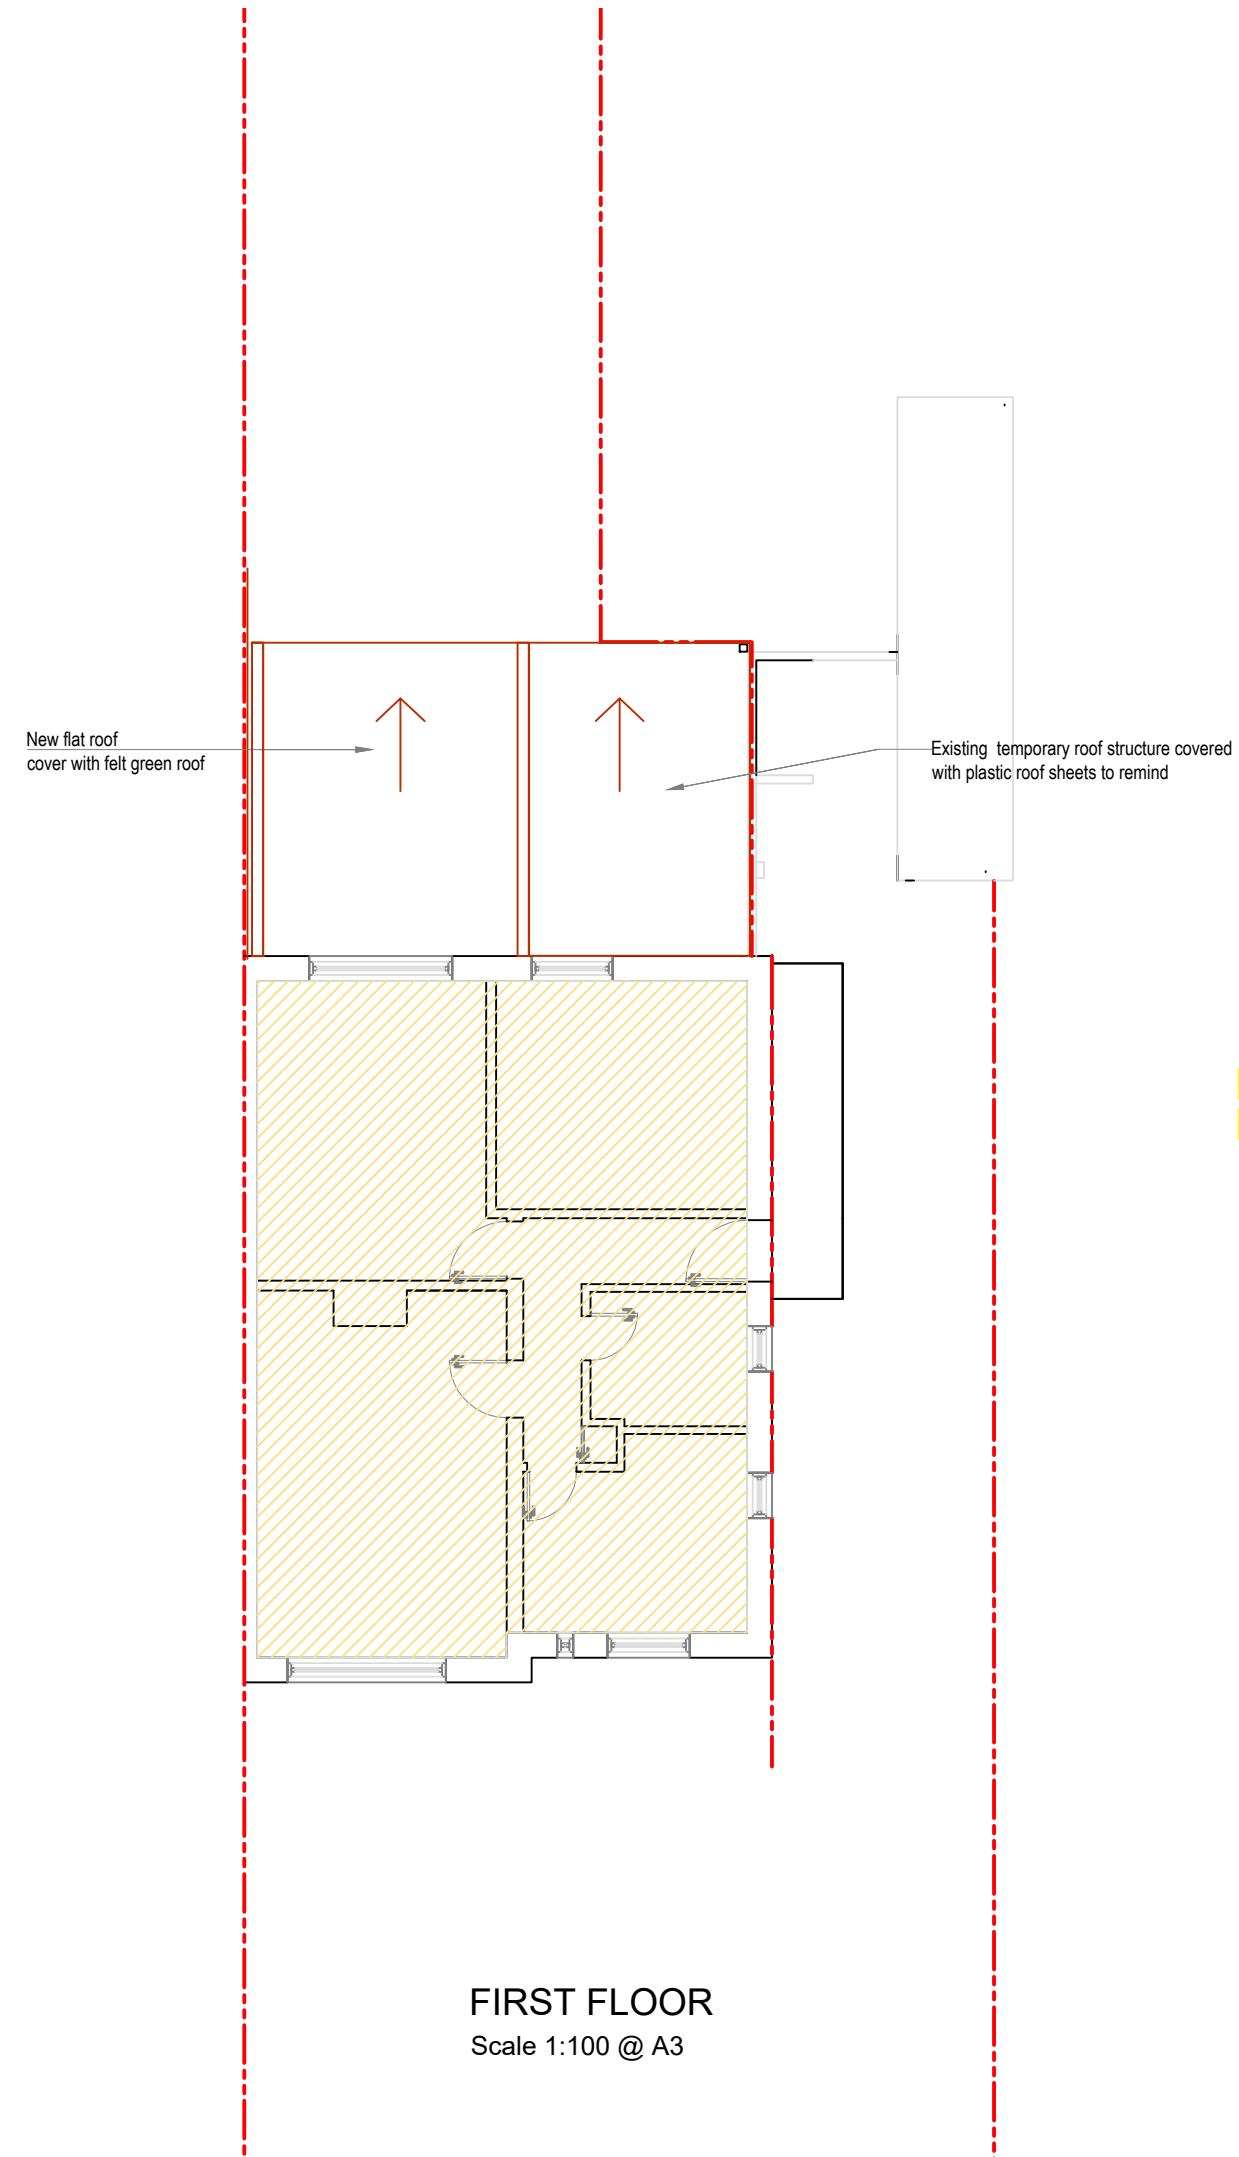

PROPOSED

1:1	- mm - 0	10	20	30	40
1:100	- m - 0	1	2	3	4

Rev	Desc	By	Date	Ch
REVISIONS				

arkluta

15 Ashfield Road
London
W3 7JE

Tel (+44) 0208 743 5600
Mob (+44) 077 69811452
E-mail: arkluta@hotmail.co.uk

Project:
59 BARNHILL ROAD
LONDON UB4 9AR

Client :
Title:

**PROPOSED
FLOOR PLANS**

Scale:	Drawn by:
NTS	GME
Date:	Checked by:
SEP 2025	LV
Drawing No:	Rev:
25-BR-03P	.