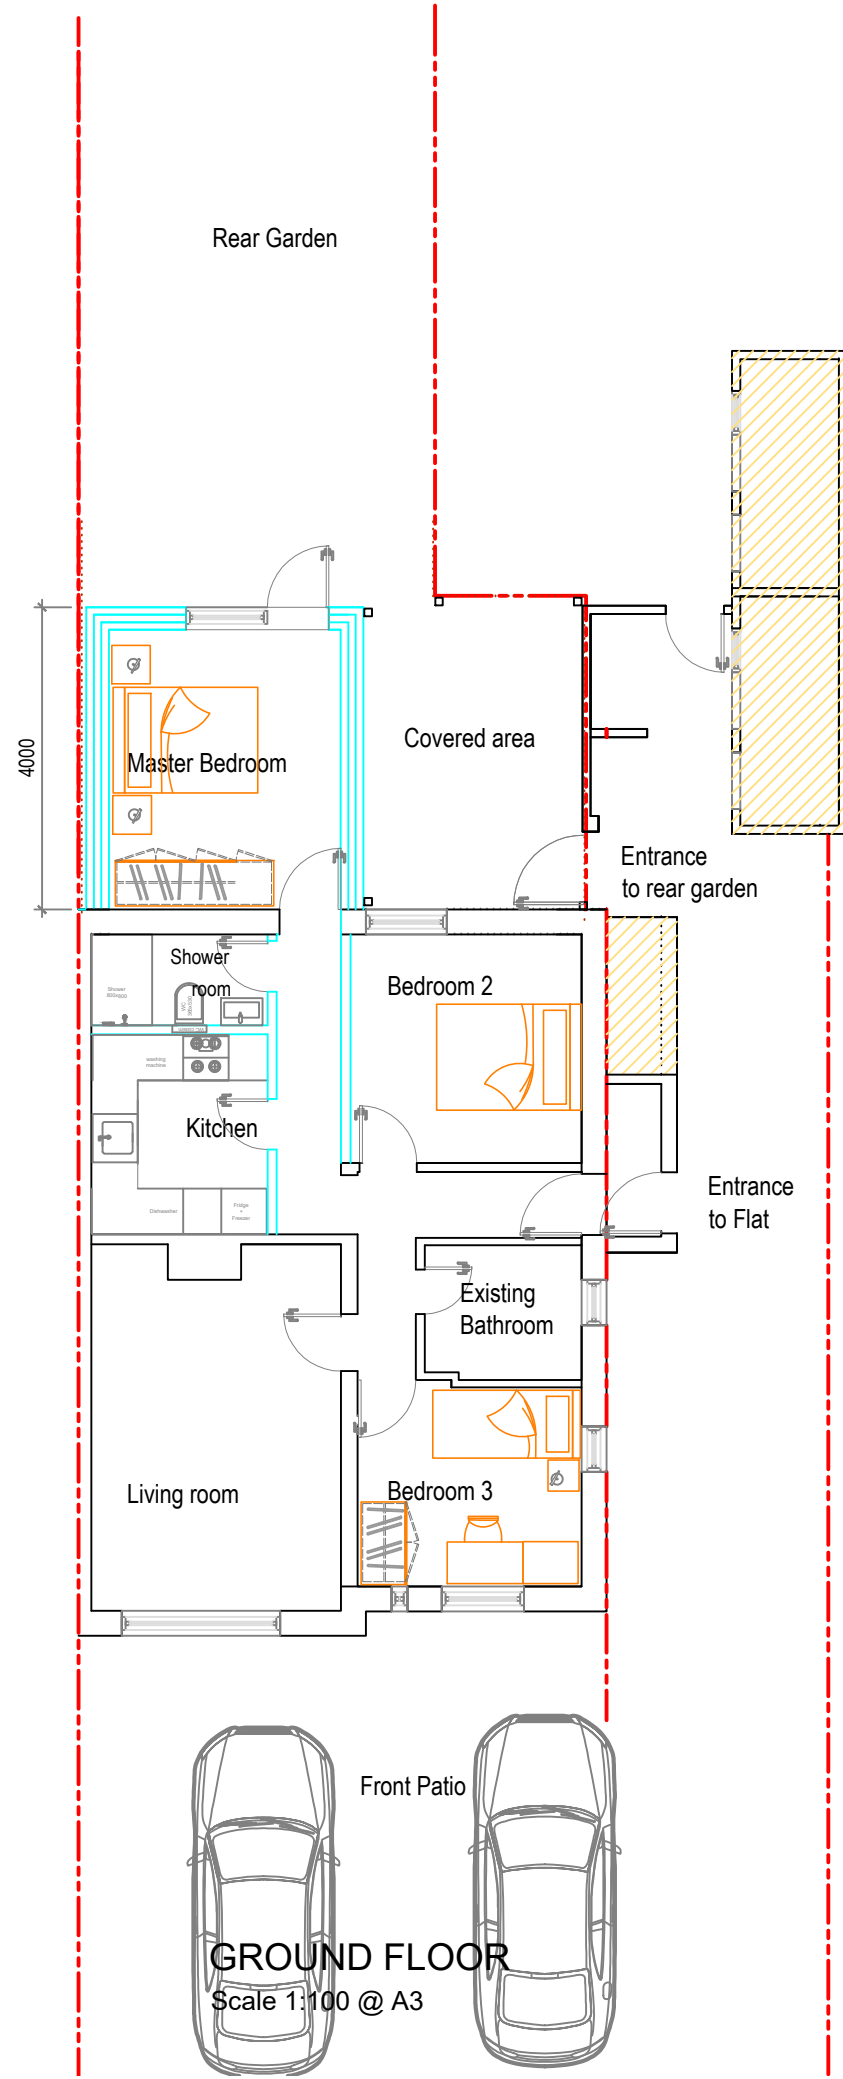

PROPOSED

1:1	- mm - 0	10	20	30	40
1:100	- m - 0	1	2	3	4

Rev	Desc	By	Date	Ch
REVISIONS				

arkluta

15 Ashfield Road
London
W3 7JE

Tel (+44) 0208 743 5600
Mob (+44) 077 69811452
E-mail: arkluta@hotmail.co.uk

Project:
59 BARNHILL ROAD
LONDON UB4 9AR

Client :
Title:

**PROPOSED
FLOOR PLANS**

Scale:	Drawn by:
NTS	GME
Date:	Checked by:
SEP 2025	LV
Drawing No:	Rev:
25-BR-03P	.