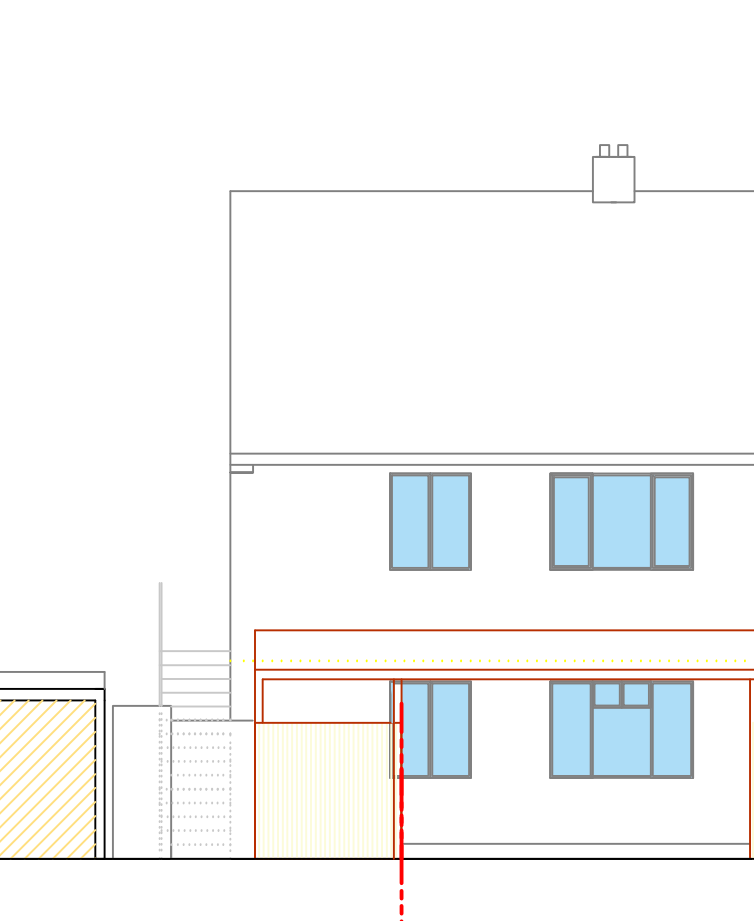

EXISTING

FRONT ELEVATION
Scale 1:100 @ A3

RIGHT SIDE ELEVATION
Scale 1:100 @ A3

REAR ELEVATION

LEFT SIDE ELEVATION
Scale 1:100 @ A3

1:1	- mm - 0	10	20	30	40
1:100	- m - 0	1	2	3	4

Rev	Desc	By	Date	Ch
REVISIONS				

Scale: 1:100@A3	Drawn by: GME
Date: SEP 2025	Checked by: LV
Drawing No: 25-BR-02P	Rev: .