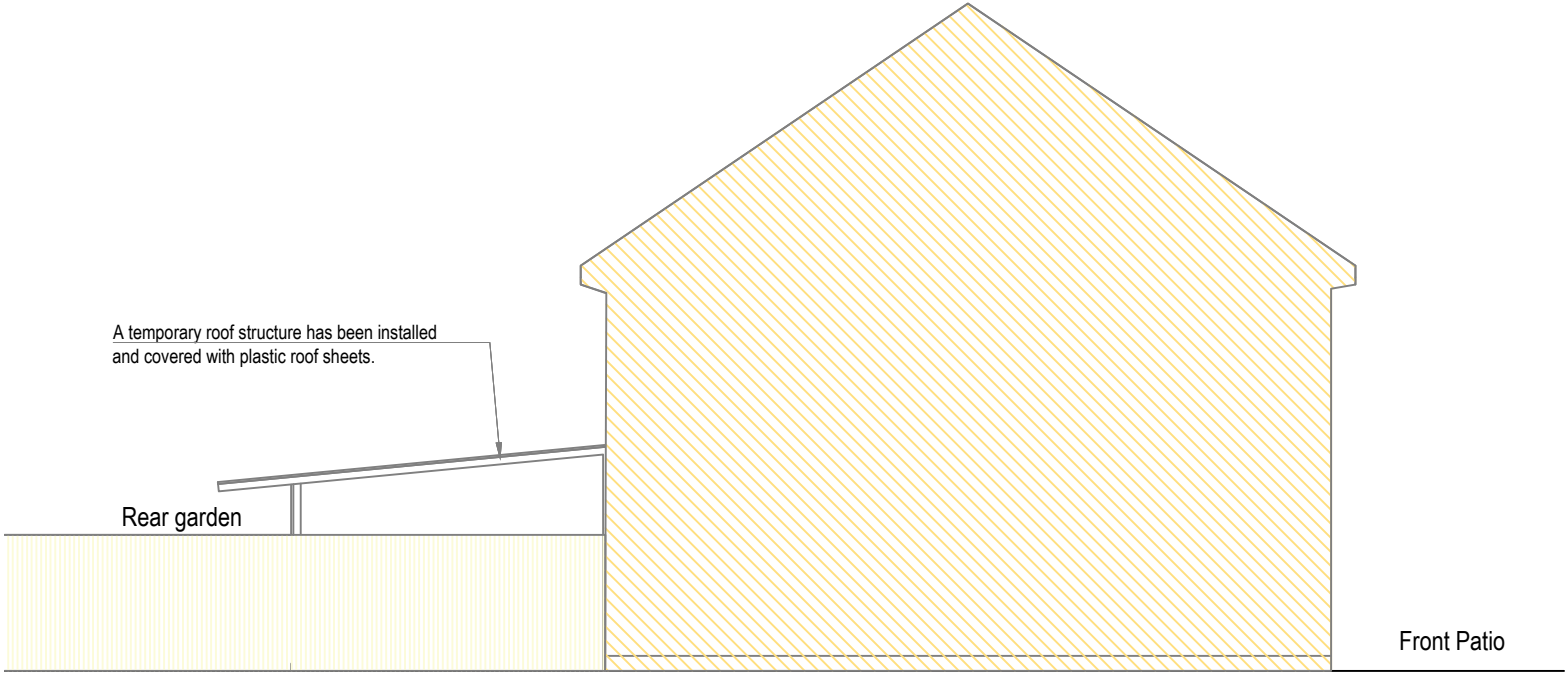

EXISTING

FRONT ELEVATION
Scale 1:100 @ A3

RIGHT SIDE ELEVATION
Scale 1:100 @ A3

REAR ELEVATION

LEFT SIDE ELEVATION
Scale 1:100 @ A3

1:1	- mm - 0	10	20	30	40
1:100	- m - 0	1	2	3	4

Rev	Desc	By	Date	Ch
REVISIONS				

Scale: 1:100@A3	Drawn by: GME
Date: SEP 2025	Checked by: LV
Drawing No: 25-BR-02P	Rev: .