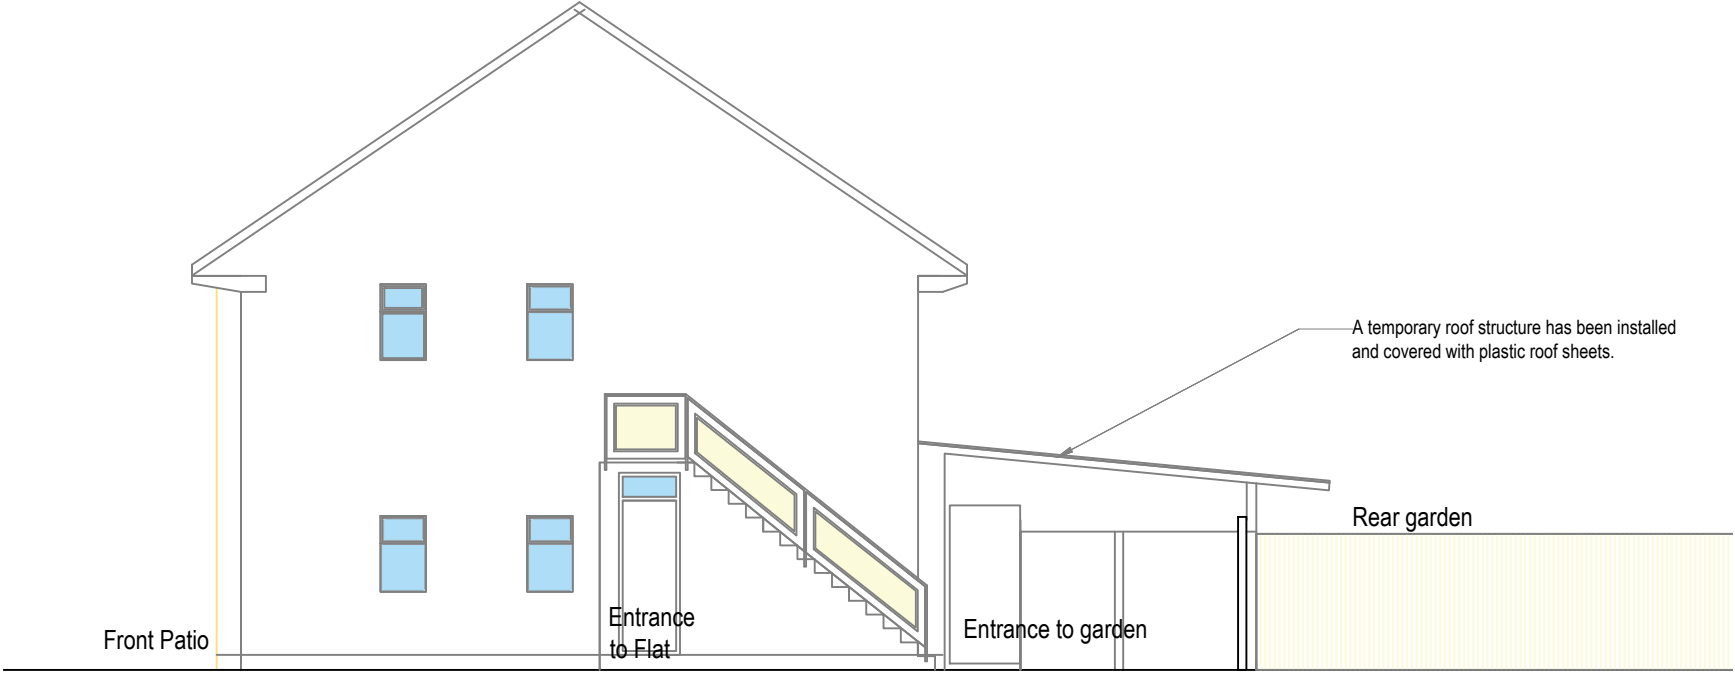

EXISTING

FRONT ELEVATION
Scale 1:100 @ A3

RIGHT SIDE ELEVATION
Scale 1:100 @ A3

REAR ELEVATION

LEFT SIDE ELEVATION
Scale 1:100 @ A3

1:1	- mm - 0	10	20	30	40
1:100	- m - 0	1	2	3	4

Rev	Desc	By	Date	Ch
REVISIONS				

Scale: 1:100@A3	Drawn by: GME
Date: SEP 2025	Checked by: LV
Drawing No: 25-BR-02P	Rev: .