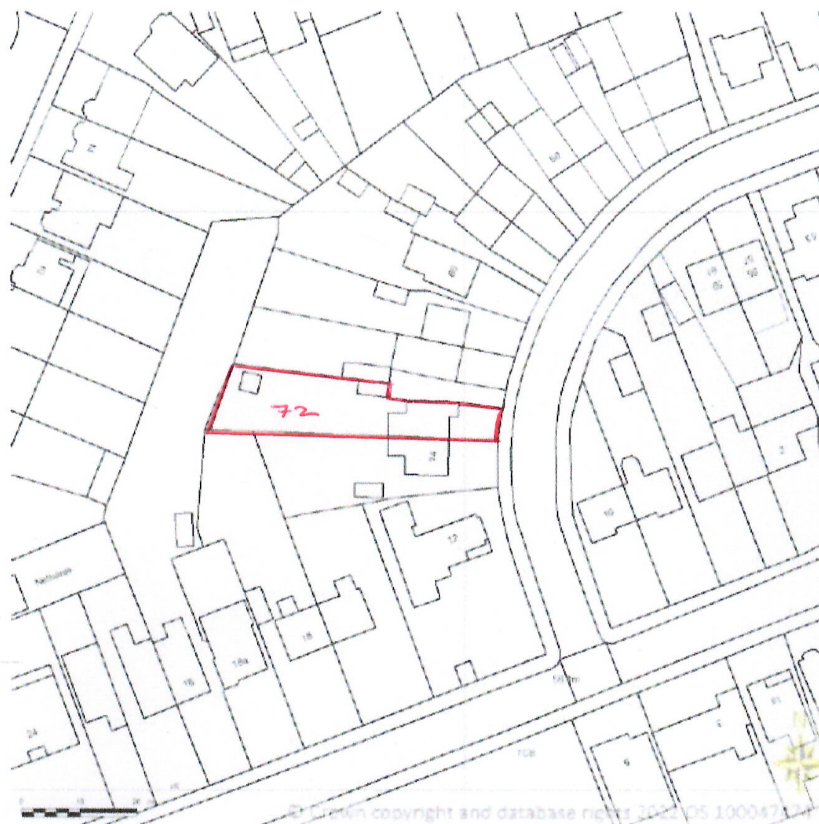

SITE LOCATION PLAN  
AREA 2 HA  
SCALE 1:1250 on A4  
CENTRE COORDINATES: 510392, 187464

Supplied by Streetwise Maps Ltd  
[www.streetwise.net](http://www.streetwise.net)  
License No: 100047474  
25/03/2026 20:40

**72 Acacia Avenue, Ruislip, Greater London, HA4 8RG**

**1:1250 Site Location Plan**

**Drawing Number 26 / 0905 / 01**