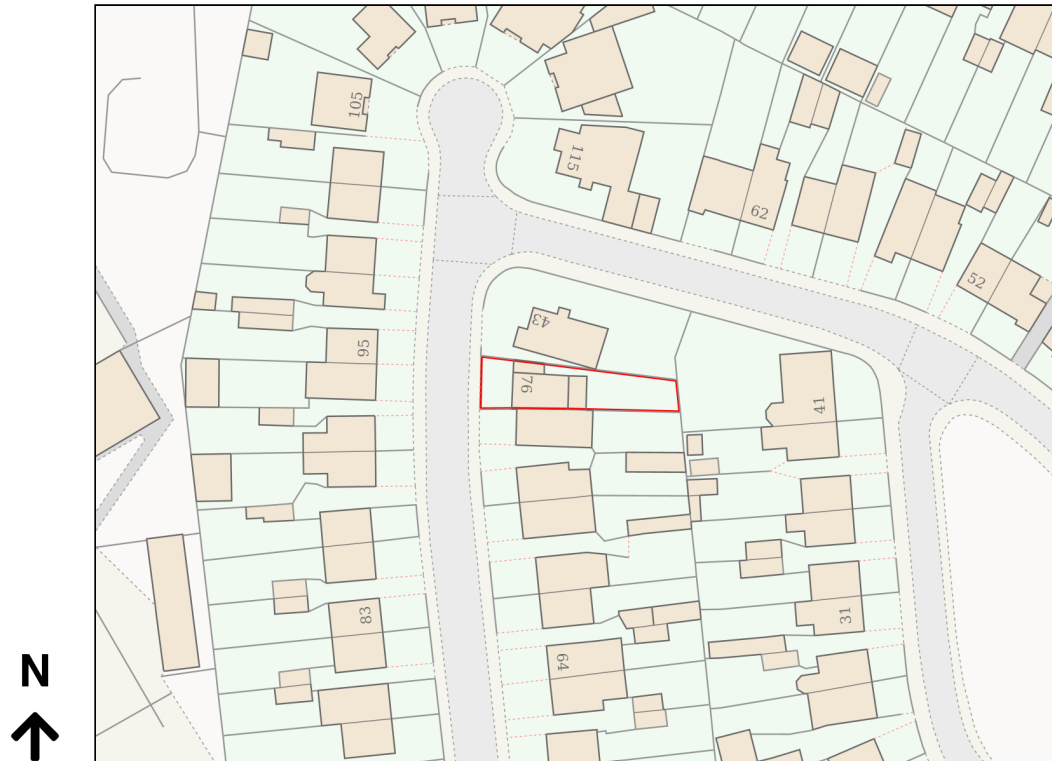

Location Plan

Site Address: 76, Blacklands Drive, Hayes, UB4 8EY

Date Produced: 30-May-2026

Scale: 1:1250 @A4

Planning Portal Reference: PP-14921625v1