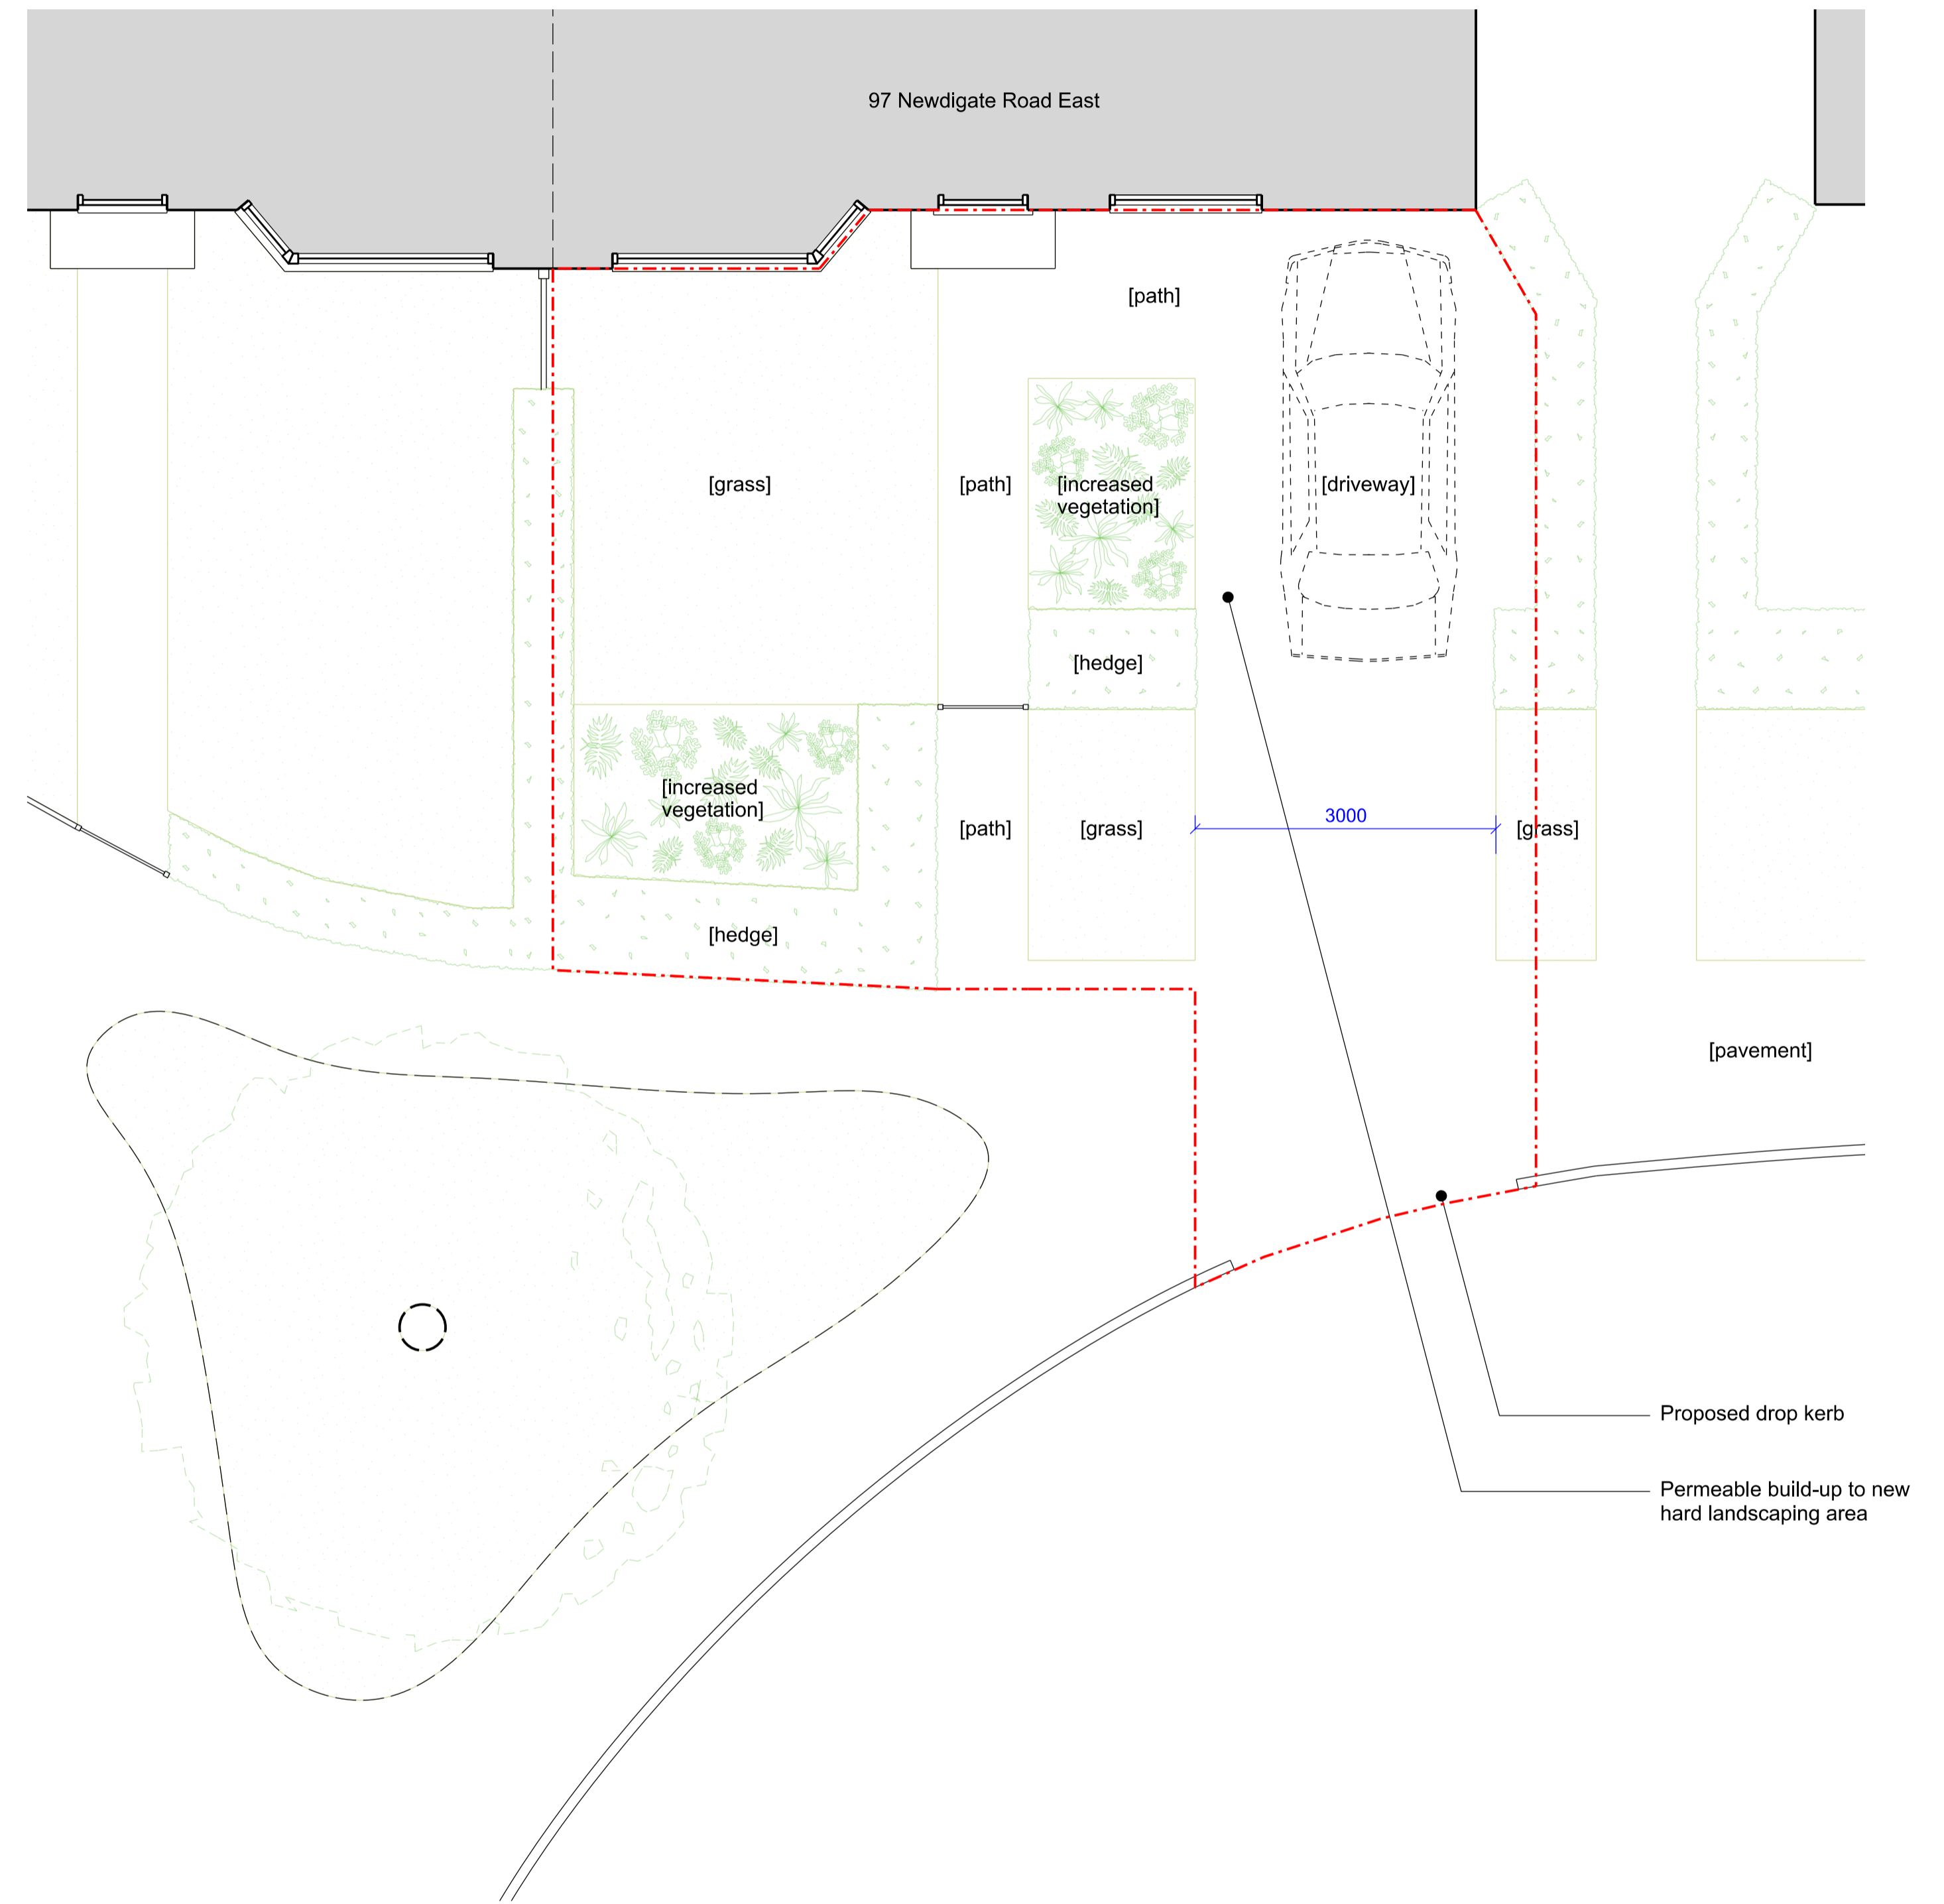

Proposed Front Garden Plan

Rev	Date	Description
-	22.10.2025	INITIAL DRAWING ISSUE

EXISTING PROPOSED

PLANNING

Project: 97 Newdigate Road East, UB9 6ES	Date: October 2025
Title: Existing and Proposed Front Garden Area Plan	
Scale: 1:50 @A1 1:100 @A3	Revision: -
Drawing Number: PL_114_010