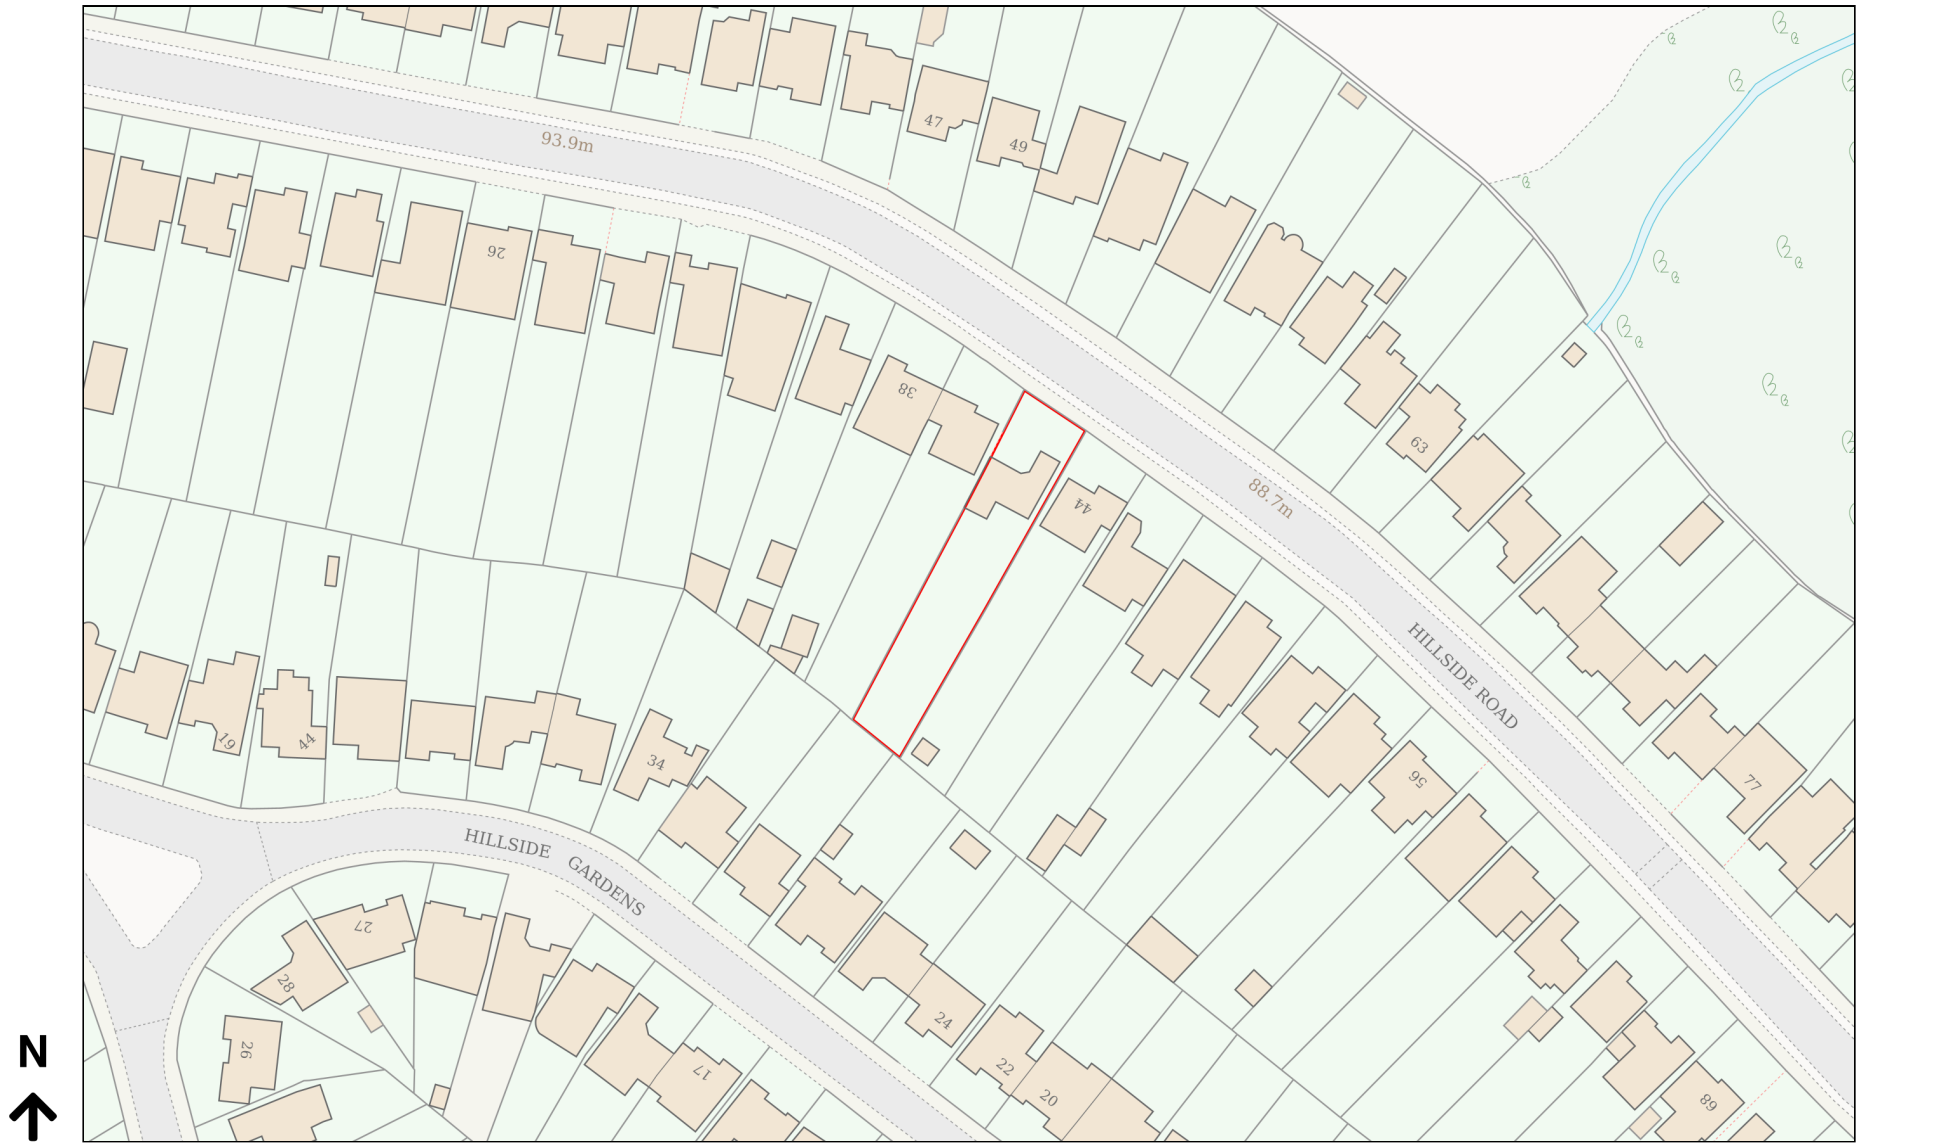

Location Plan

Site Address: 42, Hillside Road, Northwood, HA6 1QB

Date Produced: 25-Mar-2026

Scale: 1:1250 @A4

Planning Portal Reference: PP-14811211v1