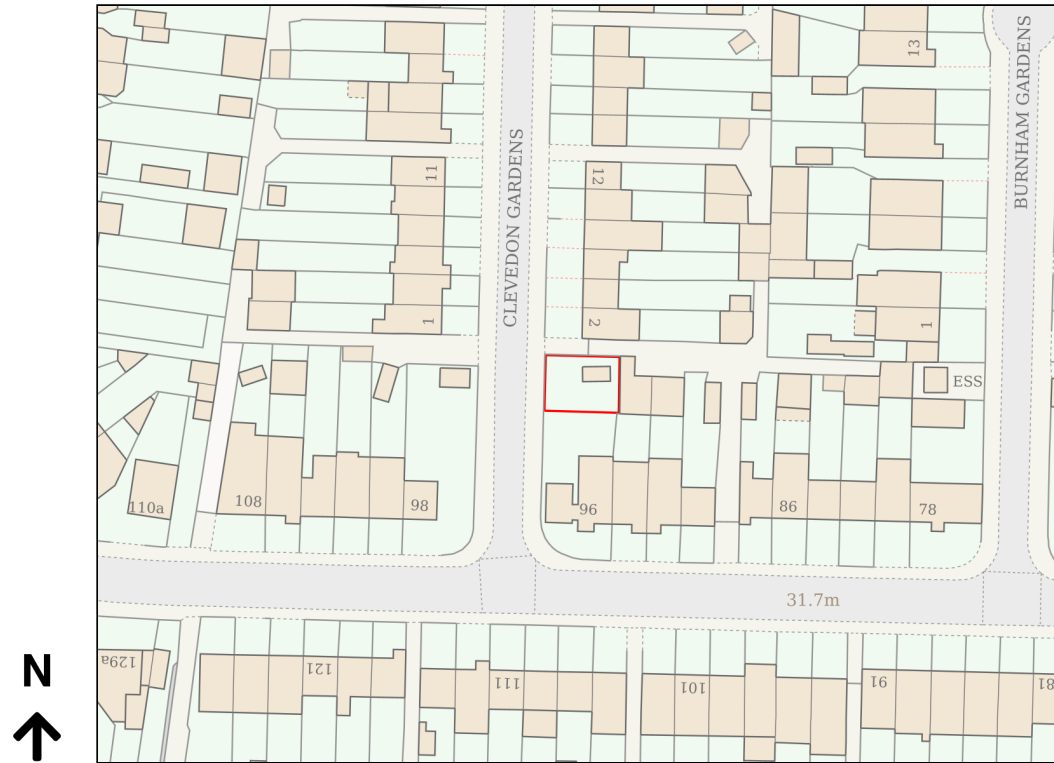

Location Plan

Site Address: 96, Bourne Avenue, Hayes, UB3 1QP

Date Produced: 27-Mar-2026

Scale: 1:1250 @A4

Planning Portal Reference: PP-14792040v2