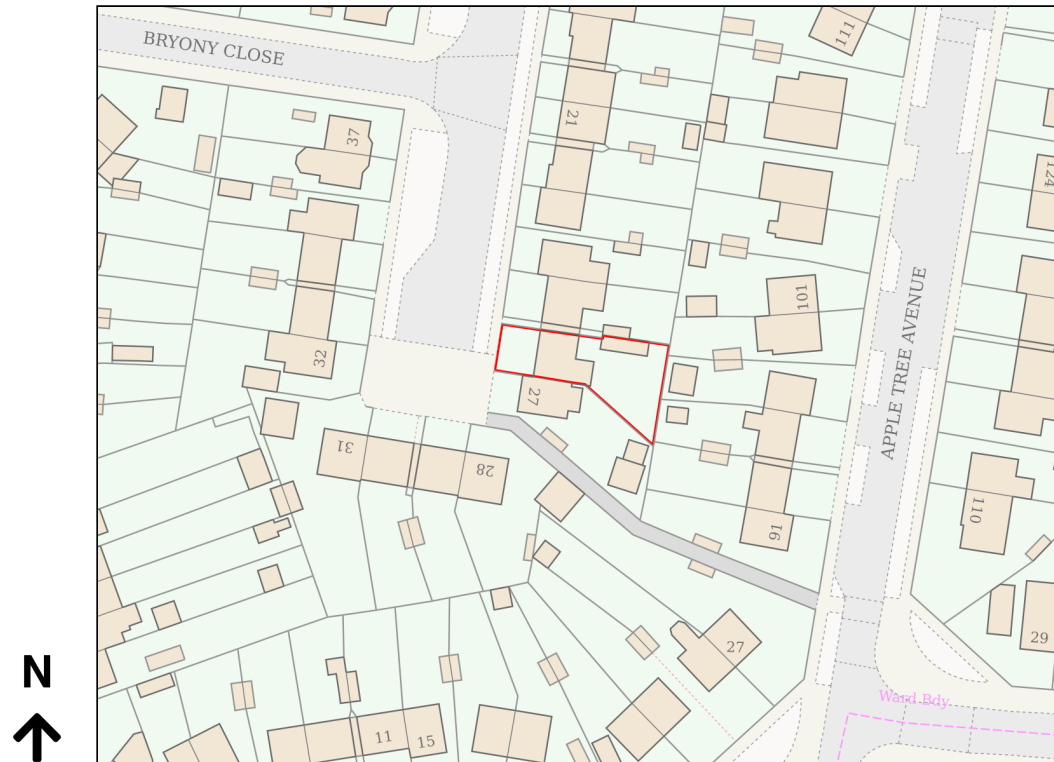

Location Plan

Site Address: 26, Bryony Close, Uxbridge, UB8 3RB

Date Produced: 01-Mar-2026

Scale: 1:1250 @A4

Planning Portal Reference: PP-14744659v1