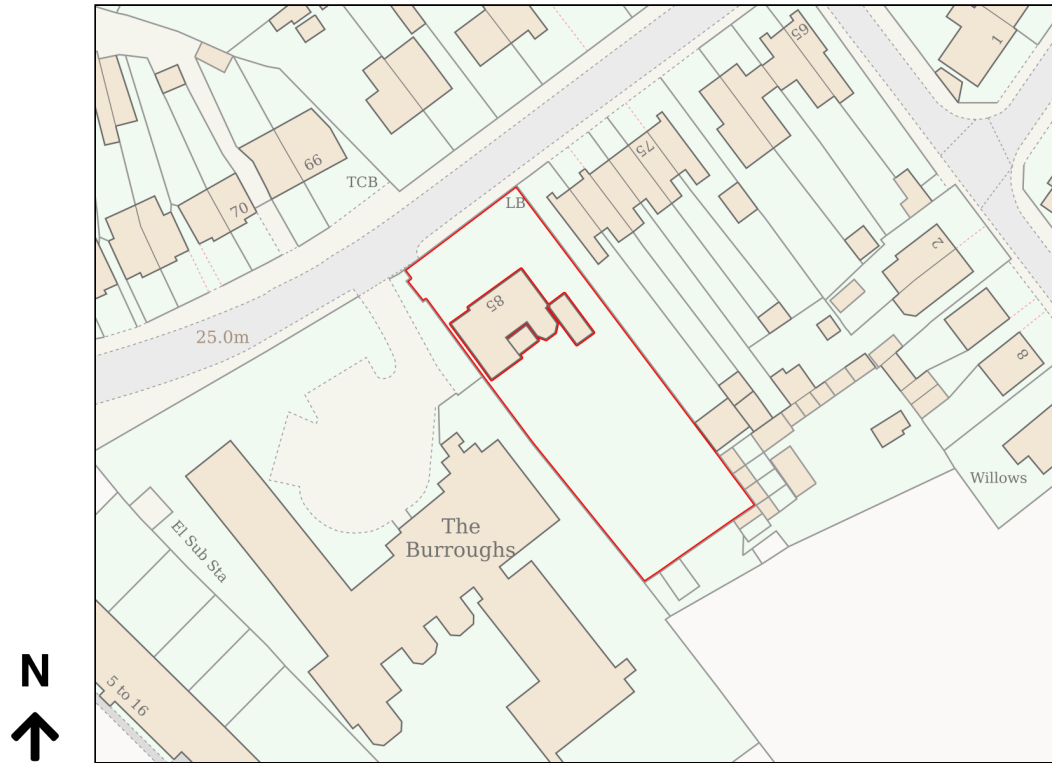

# Location Plan

Site Address: 85, Mill Road, West Drayton, UB7 7EH

Date Produced: 01-Apr-2026

Scale: 1:1250 @A4

Planning Portal Reference: PP-14829108v1