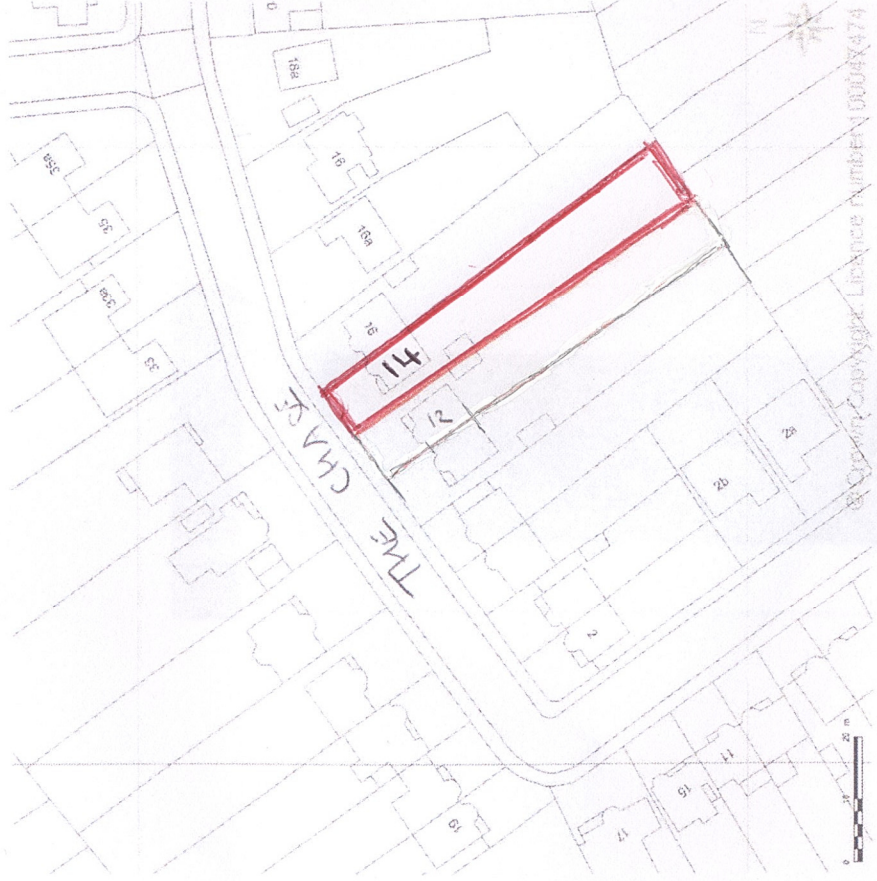

14 THE CHASE, PINNER

SITE LOCATION PLAN
AREA 2 HA
SCALE 1:1250 on A4
CENTRE COORDINATES: 511153, 188350

DE MUE
COPT RD