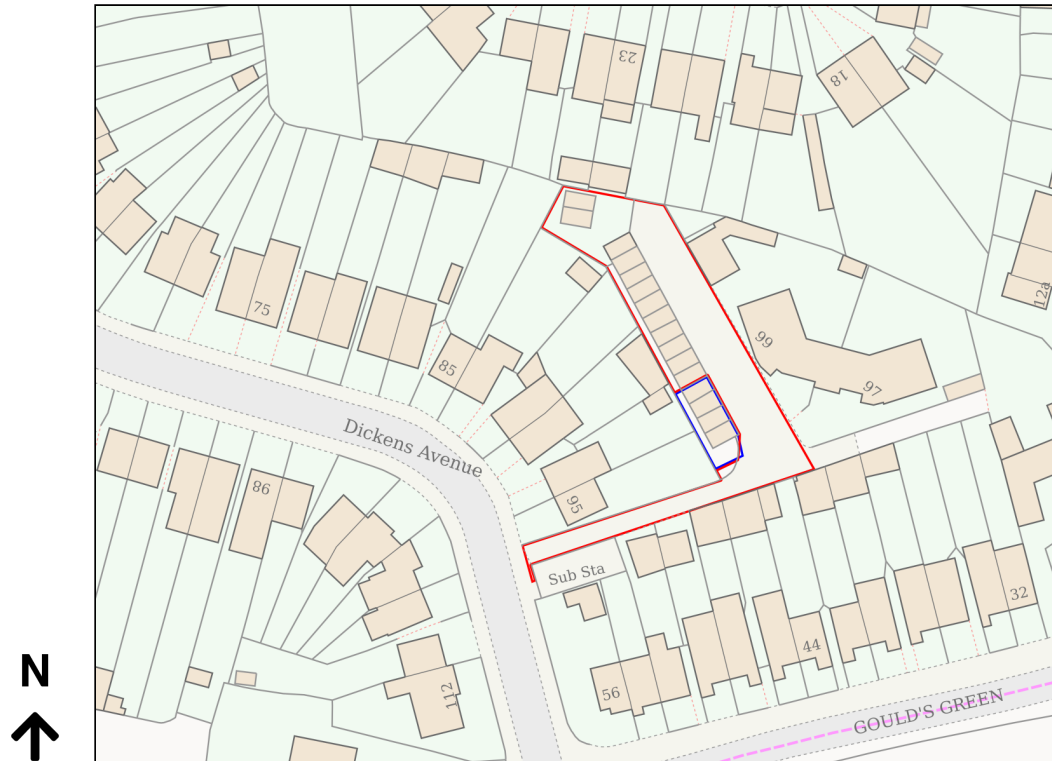

# Location Plan

Site Address: Easting: 507828 Northing: 181106

Date Produced: 20-Mar-2026

Scale: 1:1250 @A4

Planning Portal Reference: PP-14797459v1