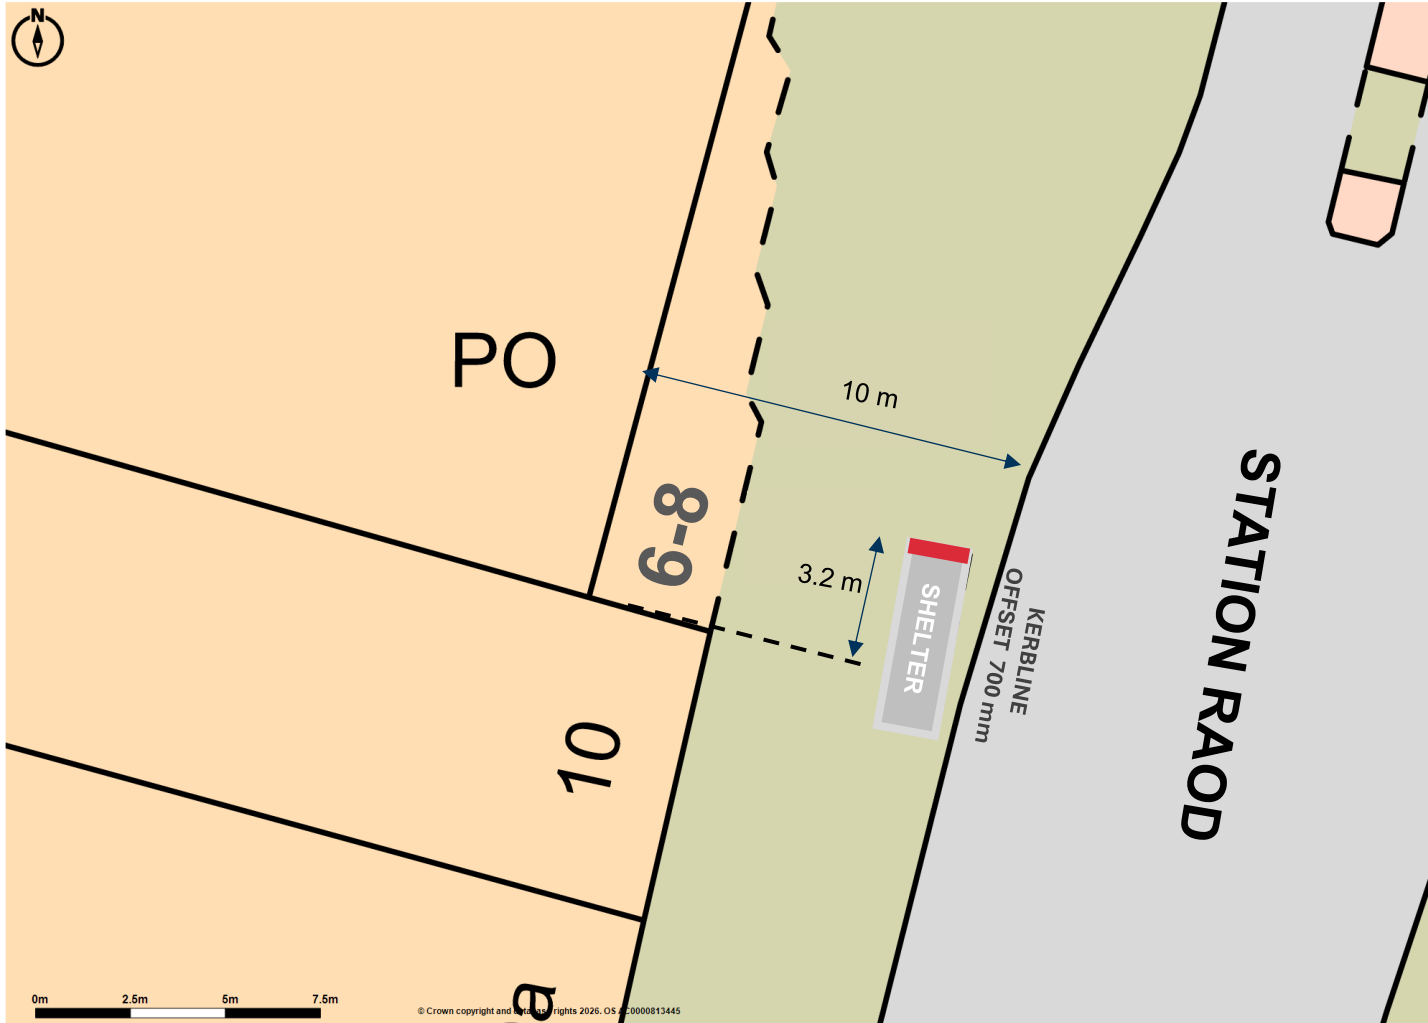

Easting:509823

Northing:179836

SHELTER Bus Shelter

0m 2.5m 5m 7.5m