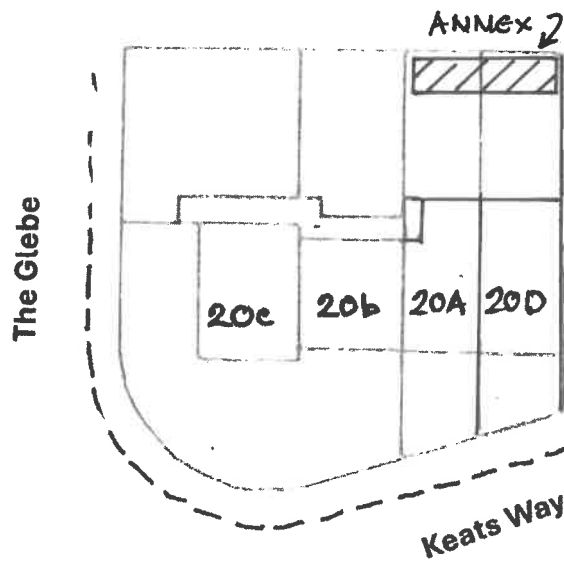

Location Plan

Block Plan

Site Plans

SITE:

20A Keats Way West Drayton Middx

PROPERTY SERVICES

Architectural Designers
& Surveyors

Newbury (01635) 864956

DRAWN:

AMF.

SCALE:

—

DATE

April 25

DRAWING No.

25/250/10A