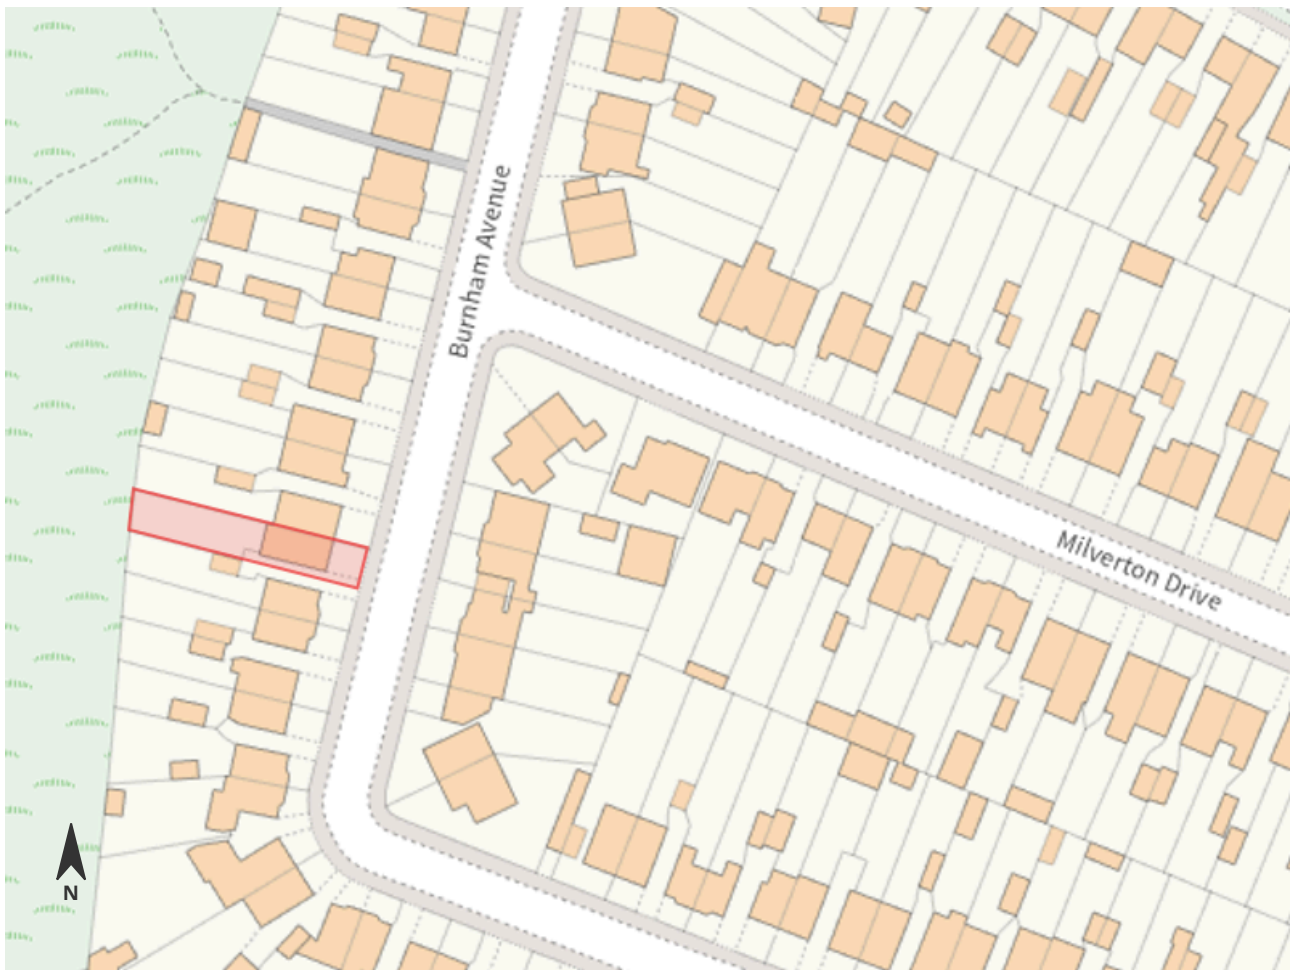

# Location Plan

Address: 48 Burnham Avenue, Ickenham, Uxbridge, UB10 8RT

0 50

Metres

Document Reference no.:  
#762

Scale 1:1,250

© Crown copyright and database rights 2026  
Ordnance Survey AC0000872527