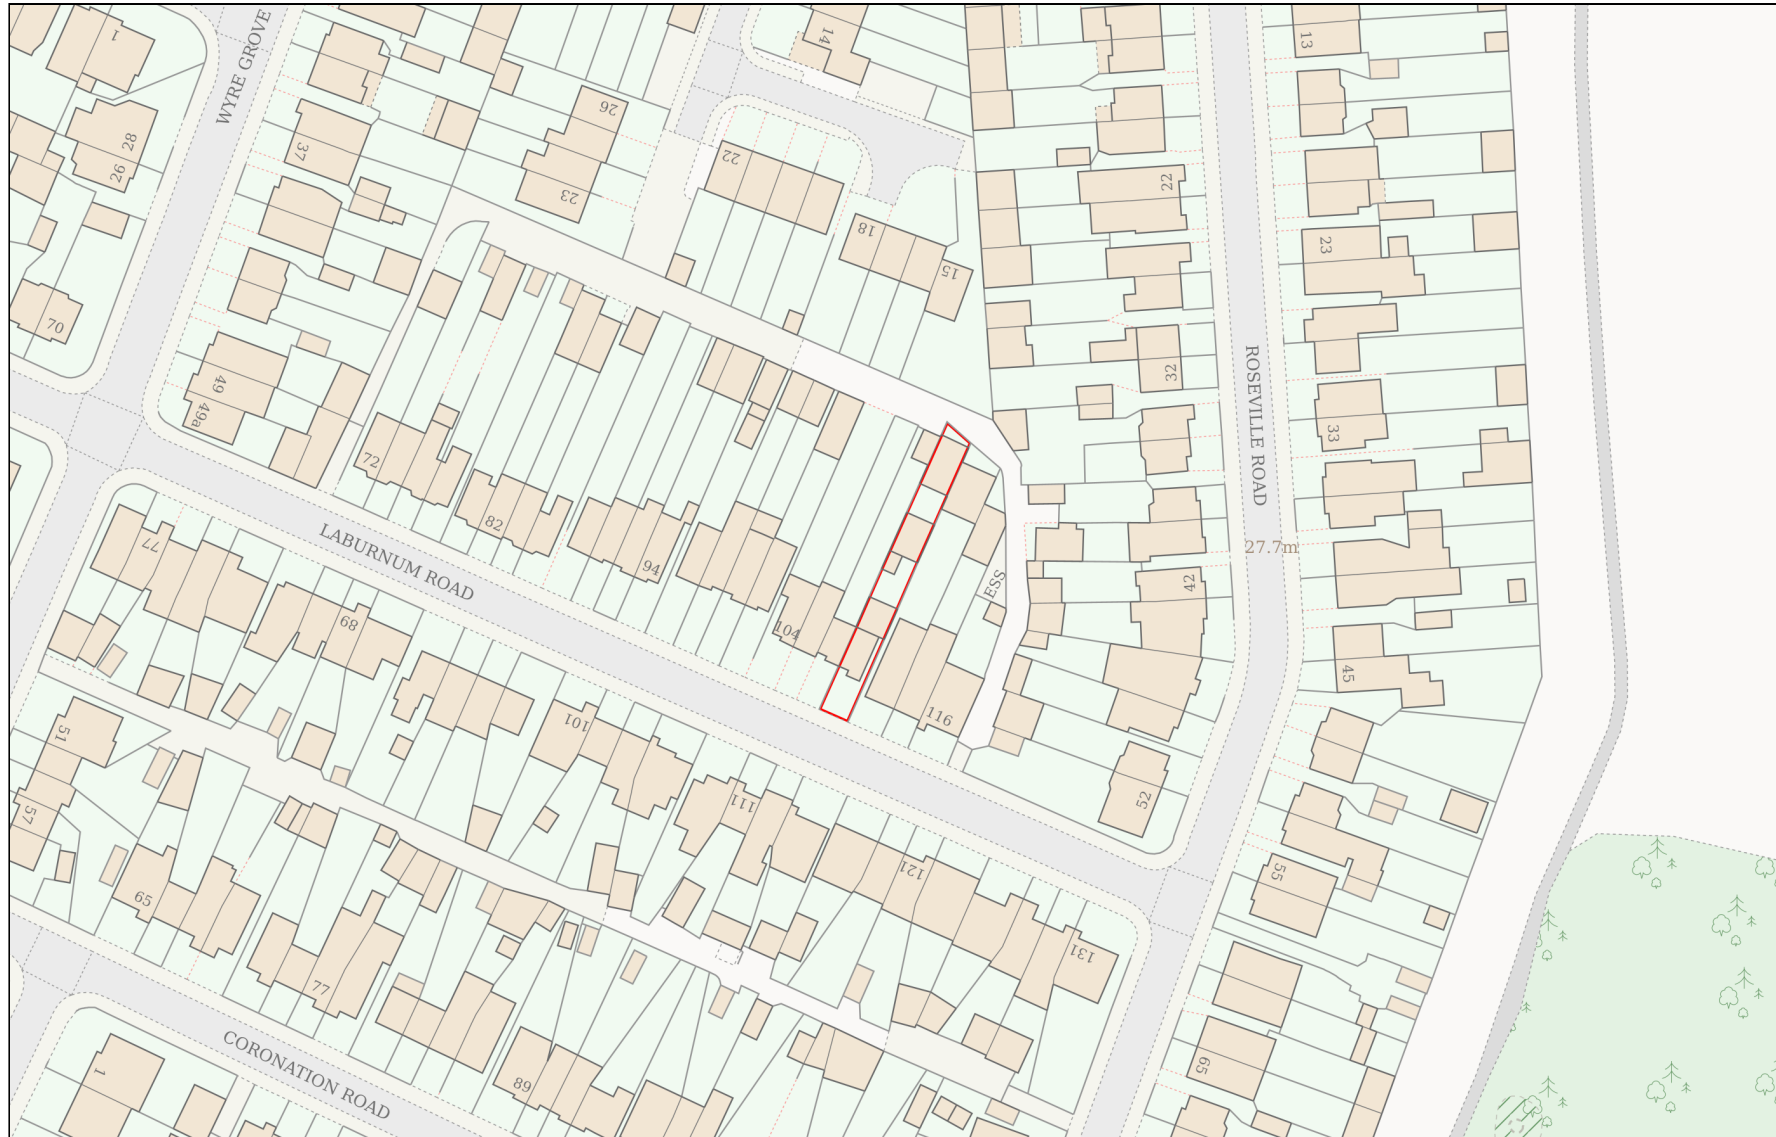

# Location Plan

Site Address: 110, Laburnum Road, Hayes, UB3 4JZ

Date Produced: 23-Apr-2026

Scale: 1:1250 @A4

Planning Portal Reference: PP-14879574v1