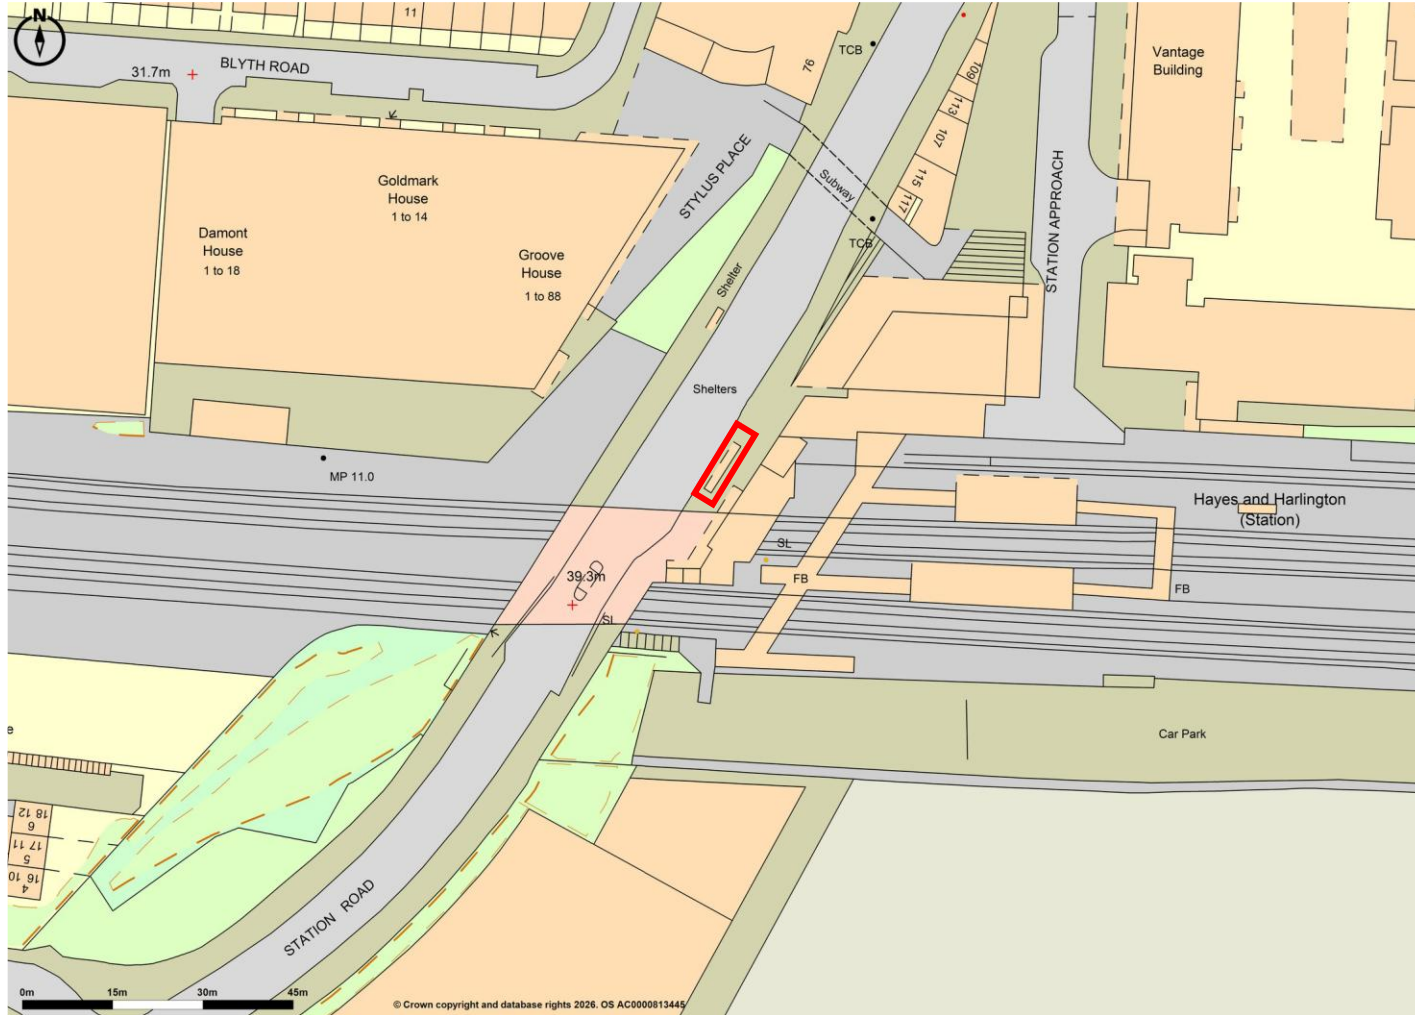

London Borough of Hillingdon

Shelter Advertising Proposal

Bus Shelter

Hayes & Harlington Station Station Road Hayes UB3 4BX

SITE PLAN & IMAGES

Hayes & Harlington Station Station Road Hayes UB3 4BX

Easting:509709

Northing:179424

 APPLICATION SITE

Scale 1:1250

Hayes & Harlington Station Station Road Hayes UB3 4BX

Easting:509709
Northing:179424

 SHELTER Bus Shelter

Hayes & Harlington Station Station Road Hayes UB3 4BX