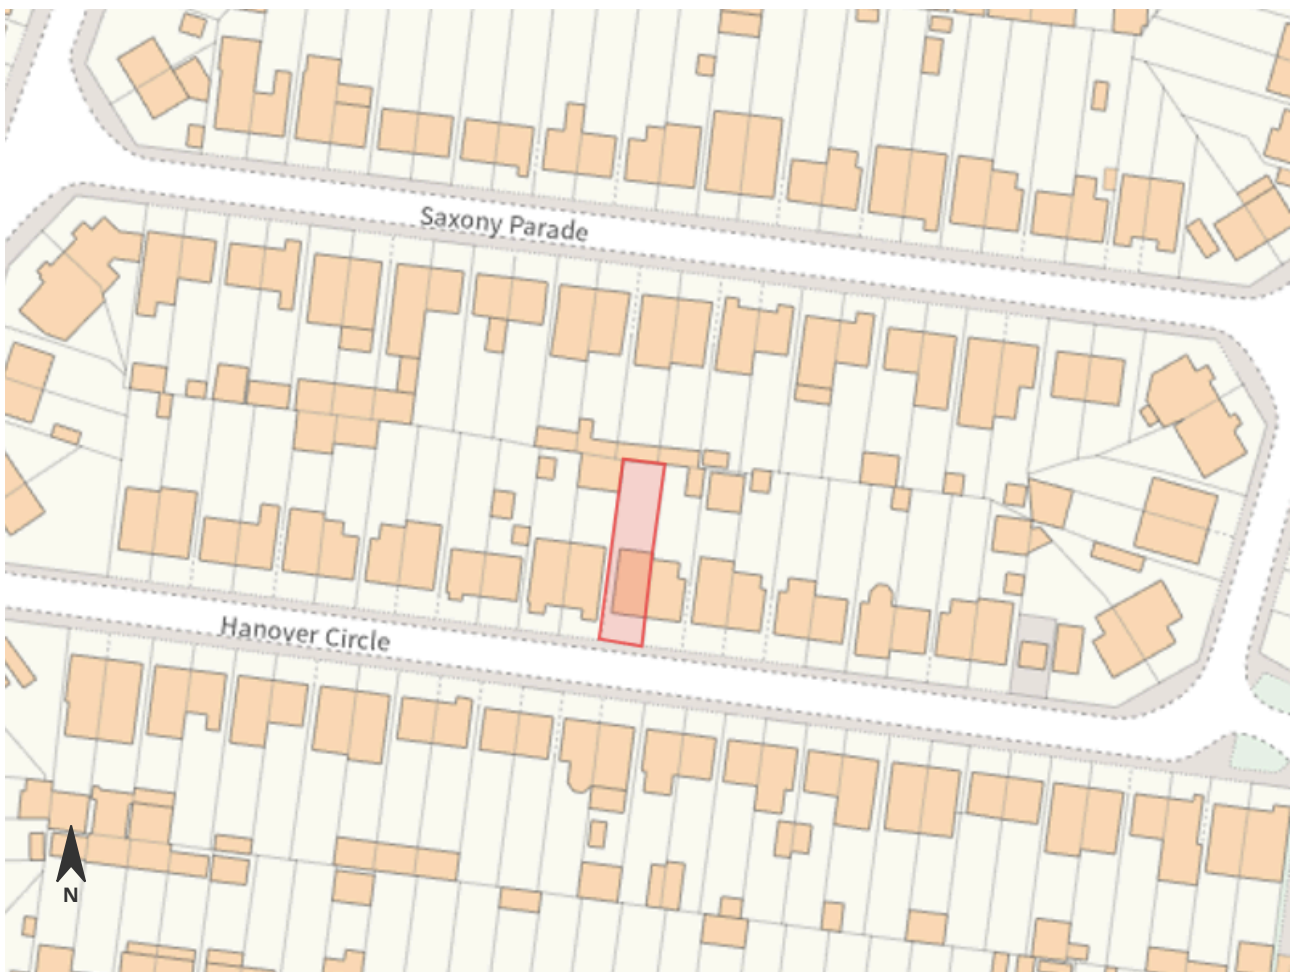

Location Plan

Address: 25 Hanover Circle, Hayes, UB3 2TJ

Metres
Scale 1:1,250

Document Reference no.:
#743

© Crown copyright and database rights 2026
Ordnance Survey AC0000872527