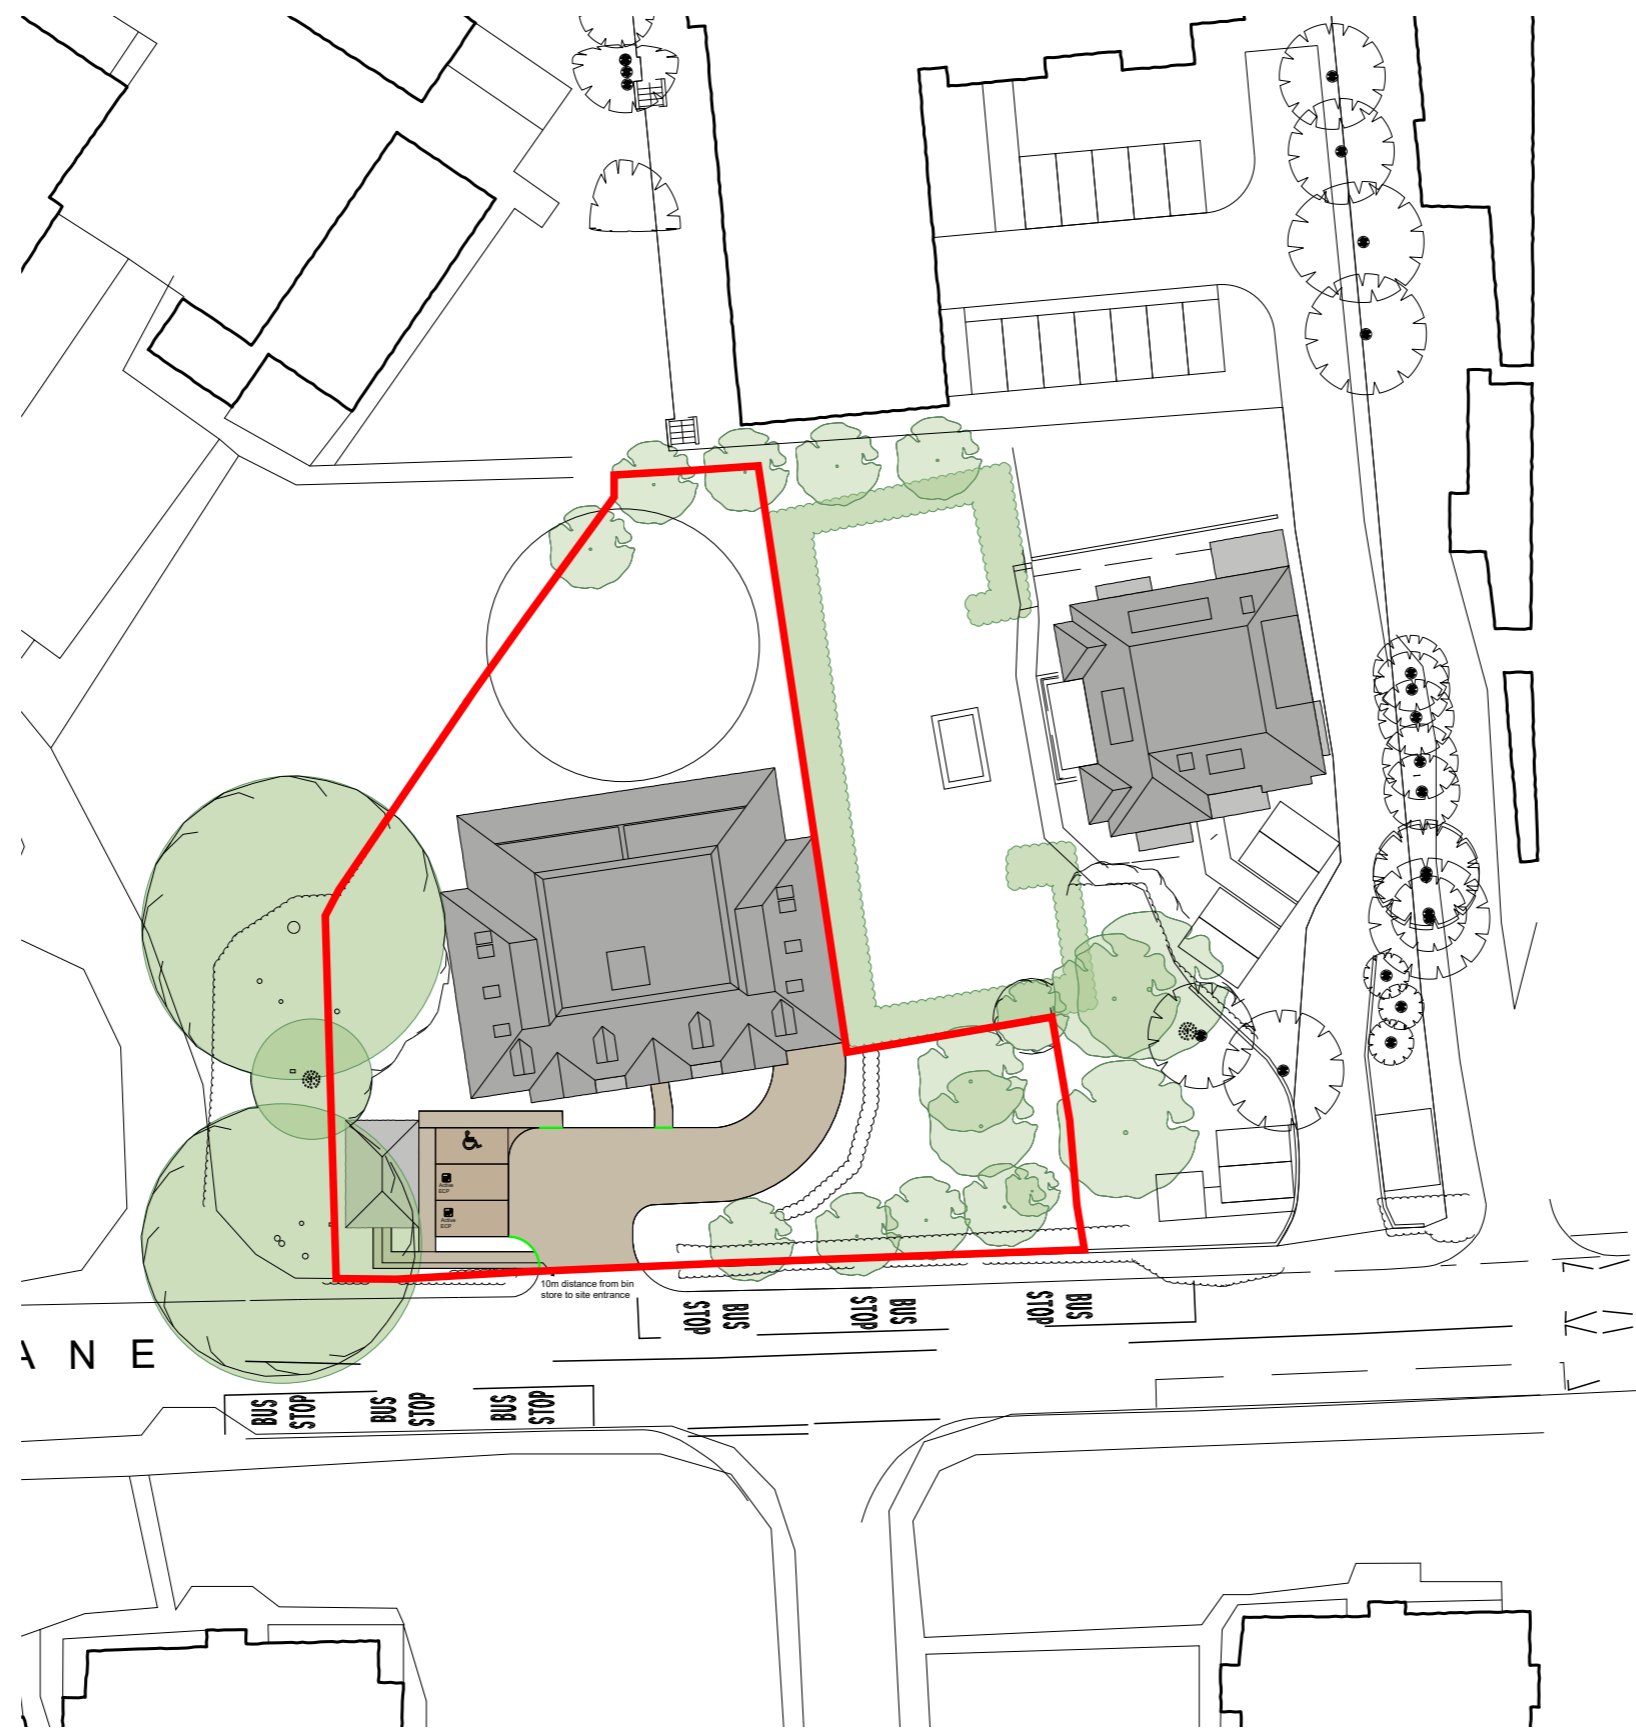

Indicated Dropped Kerbs

Rev	Date	Description

Fluent
ARCHITECTURAL DESIGN SERVICES

FLUENT
ARCHITECTURAL DESIGN SERVICES LTD
MONKEY PUZZLE HOUSE, 69-71 WINDMILL RD,
SUNBURTON TRAMES TW16 7DT
TEL: 0800 043 8828
EMAIL: INFO@FLUENT-ADS.CO.UK
WEB: FLUENT-ADS.CO.UK

Client :
Green Lane Estates Ltd

Wetherbys Nursery
Green Lane, Northwood

Site Plan

Scale 1:500 @ A3	Dwg No. FLU.441.3.02
Date 24.02.19	Rev
Drawn N.Millin	F