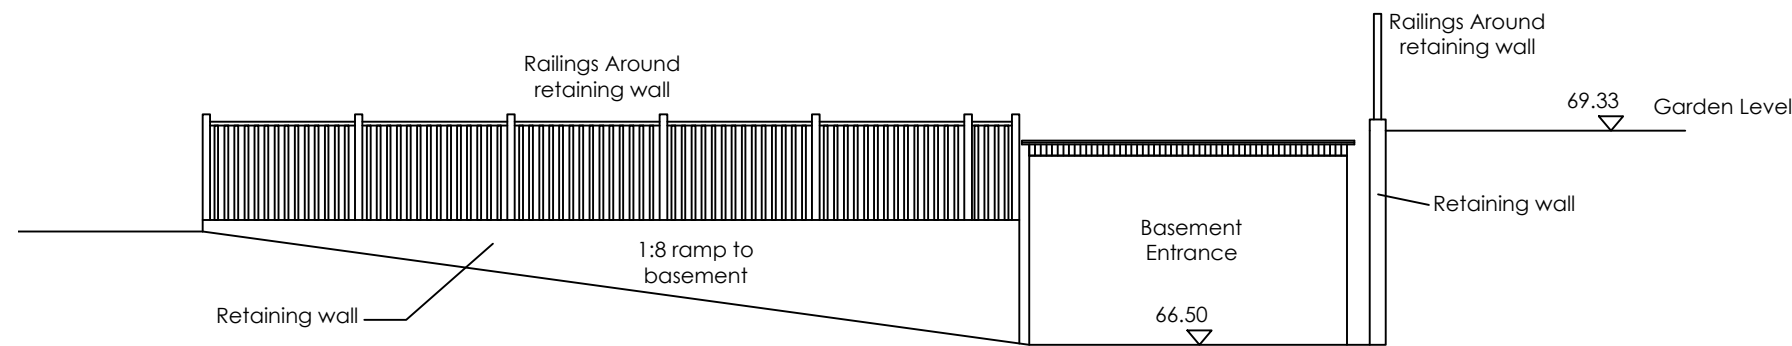

Section C-C

Level Access Detail

Section A-A

Section B-B

Rev	Date	Description

**Fluent**  
ARCHITECTURAL DESIGN SERVICES

**FLUENT**  
ARCHITECTURAL DESIGN SERVICES LTD  
MONKEY PUZZLE HOUSE, 69-71 WINDMILL RD,  
SUNBURGH TRAMES TW16 7DT  
TEL: 0800 043 8828  
E-MAIL: INFO@FLUENT-ADS.CO.UK  
WEB: FLUENT-ADS.CO.UK

Client :  
**Green Lane Estates Ltd**

**Wetherbys Nursery**  
Green Lane, Northwood

Site Sections

Scale 1:500 @ A3	Dwg No. FLU.441.LP.02
Date 09.04.22	Rev
Drawn N.Millin	