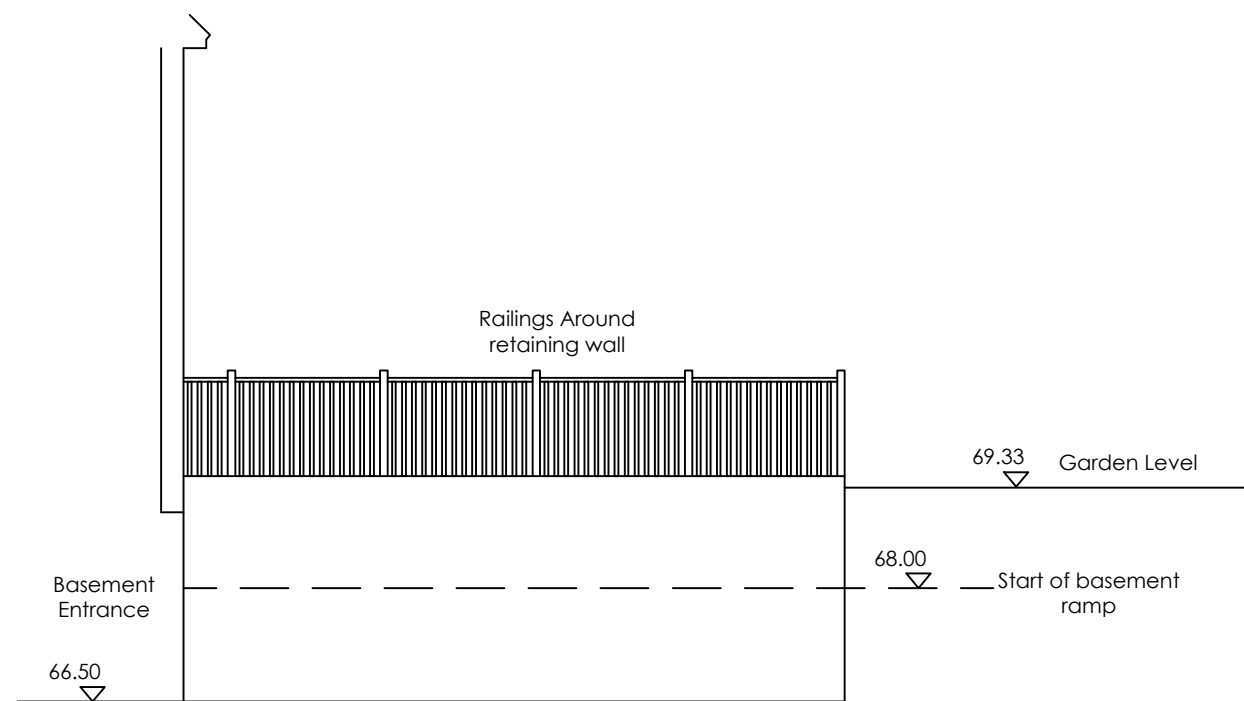

Section C-C

Level Access Detail

Section A-A

Section B-B

Rev	Date	Description

**Fluent**  
ARCHITECTURAL DESIGN SERVICES

**FLUENT**  
ARCHITECTURAL DESIGN SERVICES LTD  
MONKEY PUZZLE HOUSE, 69-71 WINDMILL RD,  
SUNBURGH TRAMES TW16 7DT  
TEL: 0800 043 8828  
E-MAIL: INFO@FLUENT-ADS.CO.UK  
WEB: FLUENT-ADS.CO.UK

Client :  
**Green Lane Estates Ltd**

**Wetherbys Nursery**  
Green Lane, Northwood

Site Sections

Scale 1:500 @ A3	Dwg No. FLU.441.LP.02
Date 09.04.22	Rev
Drawn N.Millin	