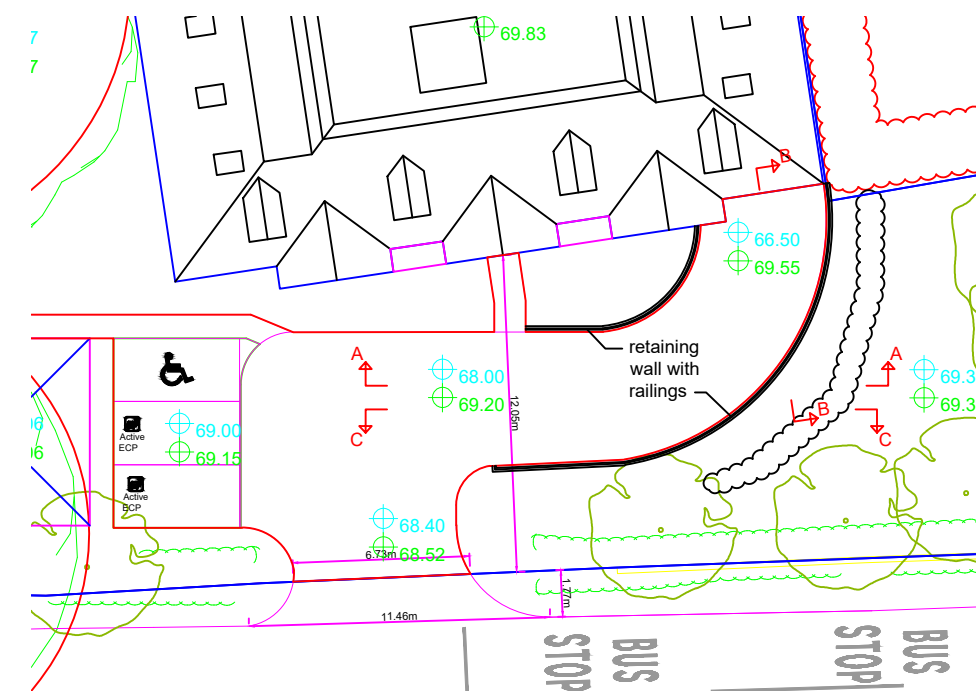

Section C-C

Level Access Detail

Section A-A

Section B-B

Rev	Date	Description

**Fluent**  
ARCHITECTURAL DESIGN SERVICES

**FLUENT**  
ARCHITECTURAL DESIGN SERVICES LTD  
MONKEY PUZZLE HOUSE, 69-71 WINDMILL RD,  
SUNBURGH TRAMES TW16 7DT  
TEL: 0800 043 8828  
E-MAIL: INFO@FLUENT-ADS.CO.UK  
WEB: FLUENT-ADS.CO.UK

Client :  
**Green Lane Estates Ltd**

**Wetherbys Nursery**  
Green Lane, Northwood

Site Sections

Scale 1:500 @ A3	Dwg No. FLU.441.LP.02
Date 09.04.22	Rev
Drawn N.Millin	