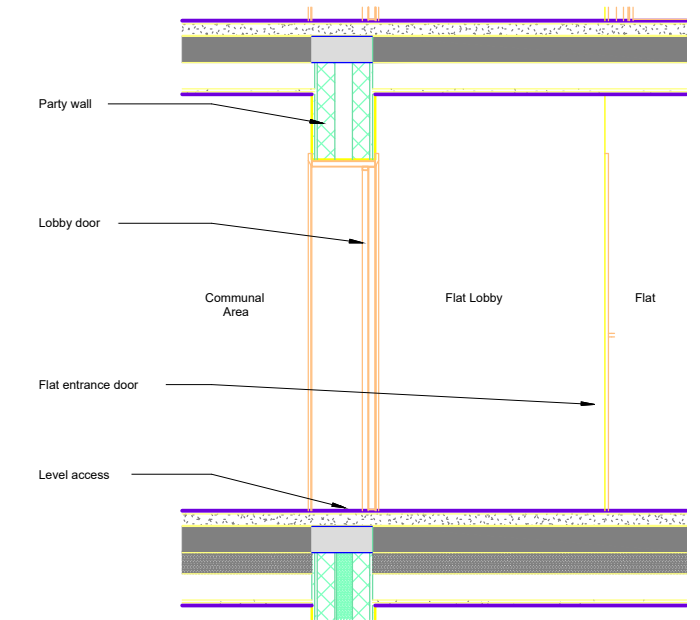

Section C-C

Level Access Detail

Section A-A

Section B-B

Rev	Date	Description

**Fluent**  
ARCHITECTURAL DESIGN SERVICES

**FLUENT**  
ARCHITECTURAL DESIGN SERVICES LTD  
MONKEY PUZZLE HOUSE, 69-71 WINDMILL RD,  
SUNBURGH TRAMES TW16 7DT  
TEL: 0800 043 8828  
E-MAIL: INFO@FLUENT-ADS.CO.UK  
WEB: FLUENT-ADS.CO.UK

Client :  
**Green Lane Estates Ltd**

**Wetherbys Nursery**  
Green Lane, Northwood

Site Sections

Scale 1:500 @ A3	Dwg No. FLU.441.LP.02
Date 09.04.22	Rev
Drawn N.Millin	