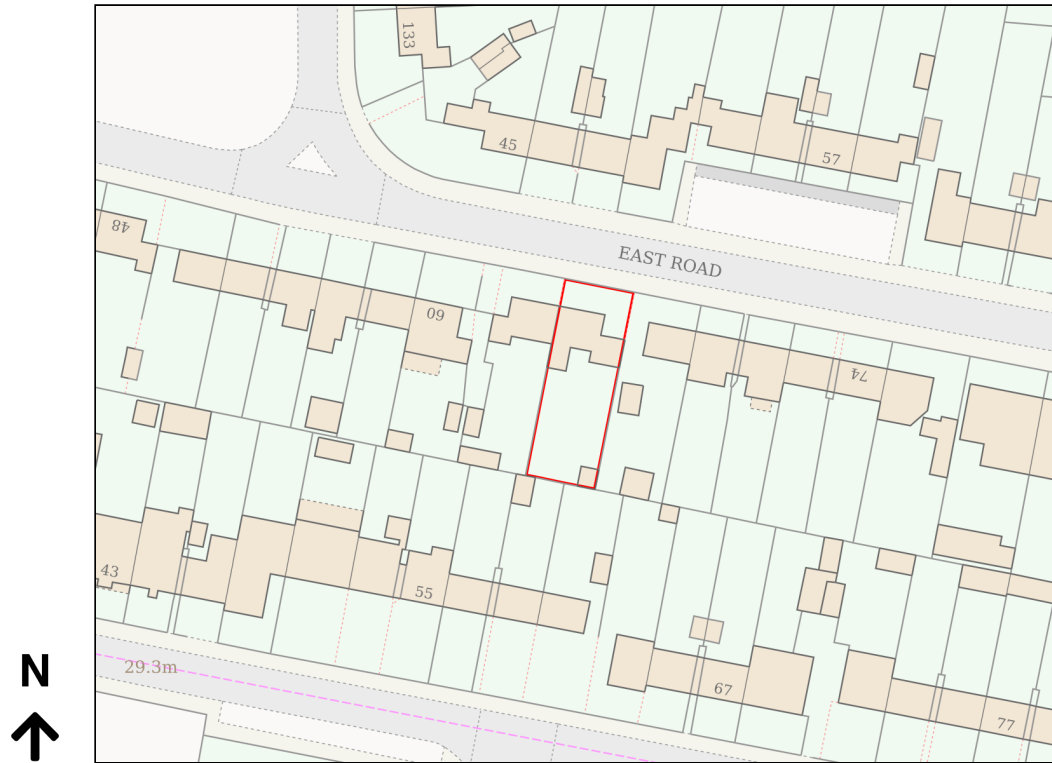

Location Plan

Site Address: 64, East Road, West Drayton, UB7 9HA

Date Produced: 24-Mar-2026

Scale: 1:1250 @A4

Planning Portal Reference: PP-14802643v1