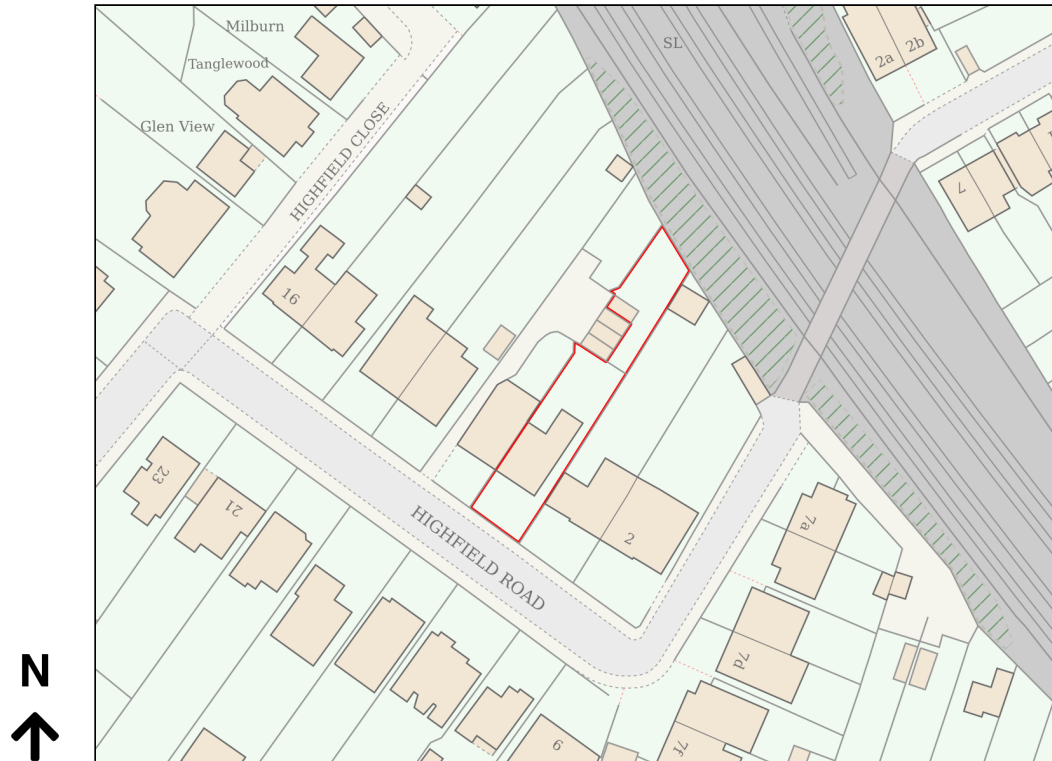

Location Plan

Site Address: 6a, Highfield Road, Northwood, HA6 1ET

Date Produced: 19-Mar-2026

Scale: 1:1250 @A4

Planning Portal Reference: PP-14422352v1