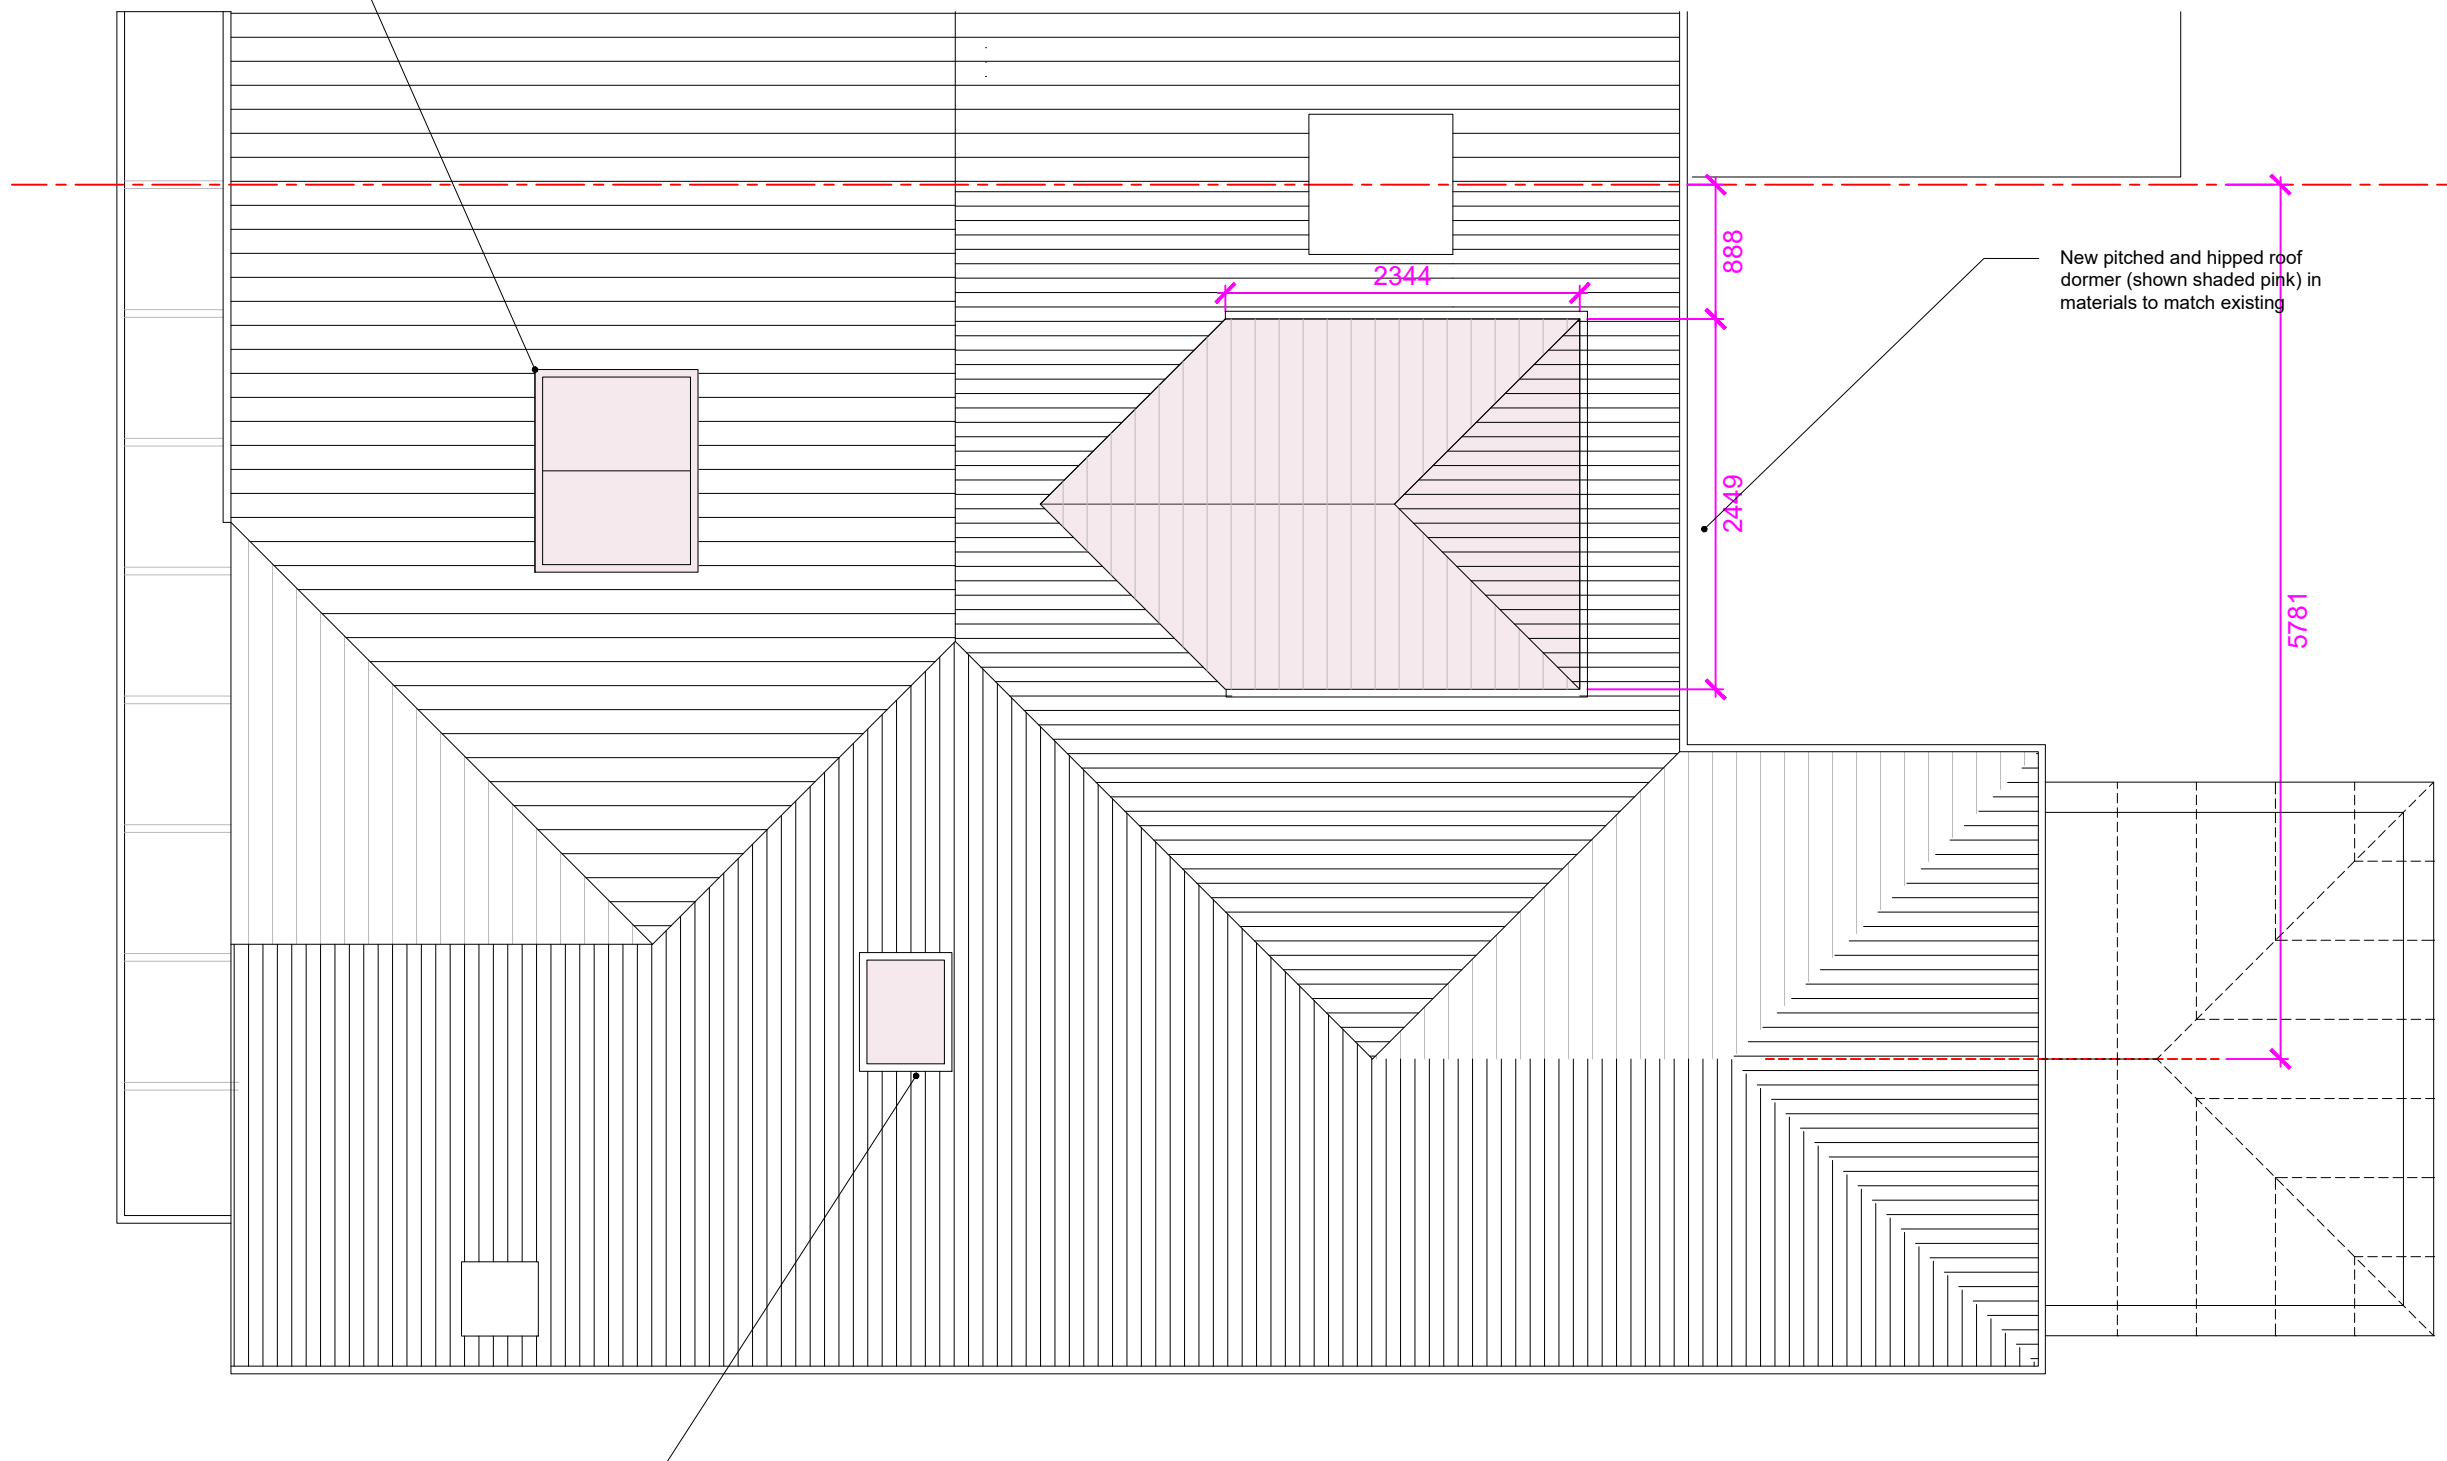

New conservation low-profile
 rooflight with central vertical
 glazing bar shaded pink

8 & 8A Highfield Road

New pitched and hipped roof
 dormer (shown shaded pink) in
 materials to match existing

New conservation low-profile
 rooflight with central vertical
 glazing bar shaded pink

4 Highfield Road

01 Proposed Roof Plan
6aHR_108 SCALE: 1:100

Project
 Attic Conversion
 6A Highfield Road
 Northwood HA6 1ET

Client
 Linval Anderson

Drawing Title
 Proposed Roof Plan

Drawn by Date Scale
 RC 23.08.25 1:50@A3

Status
For Planning

Job number Drawing number Revision
6a HR PL_108 01