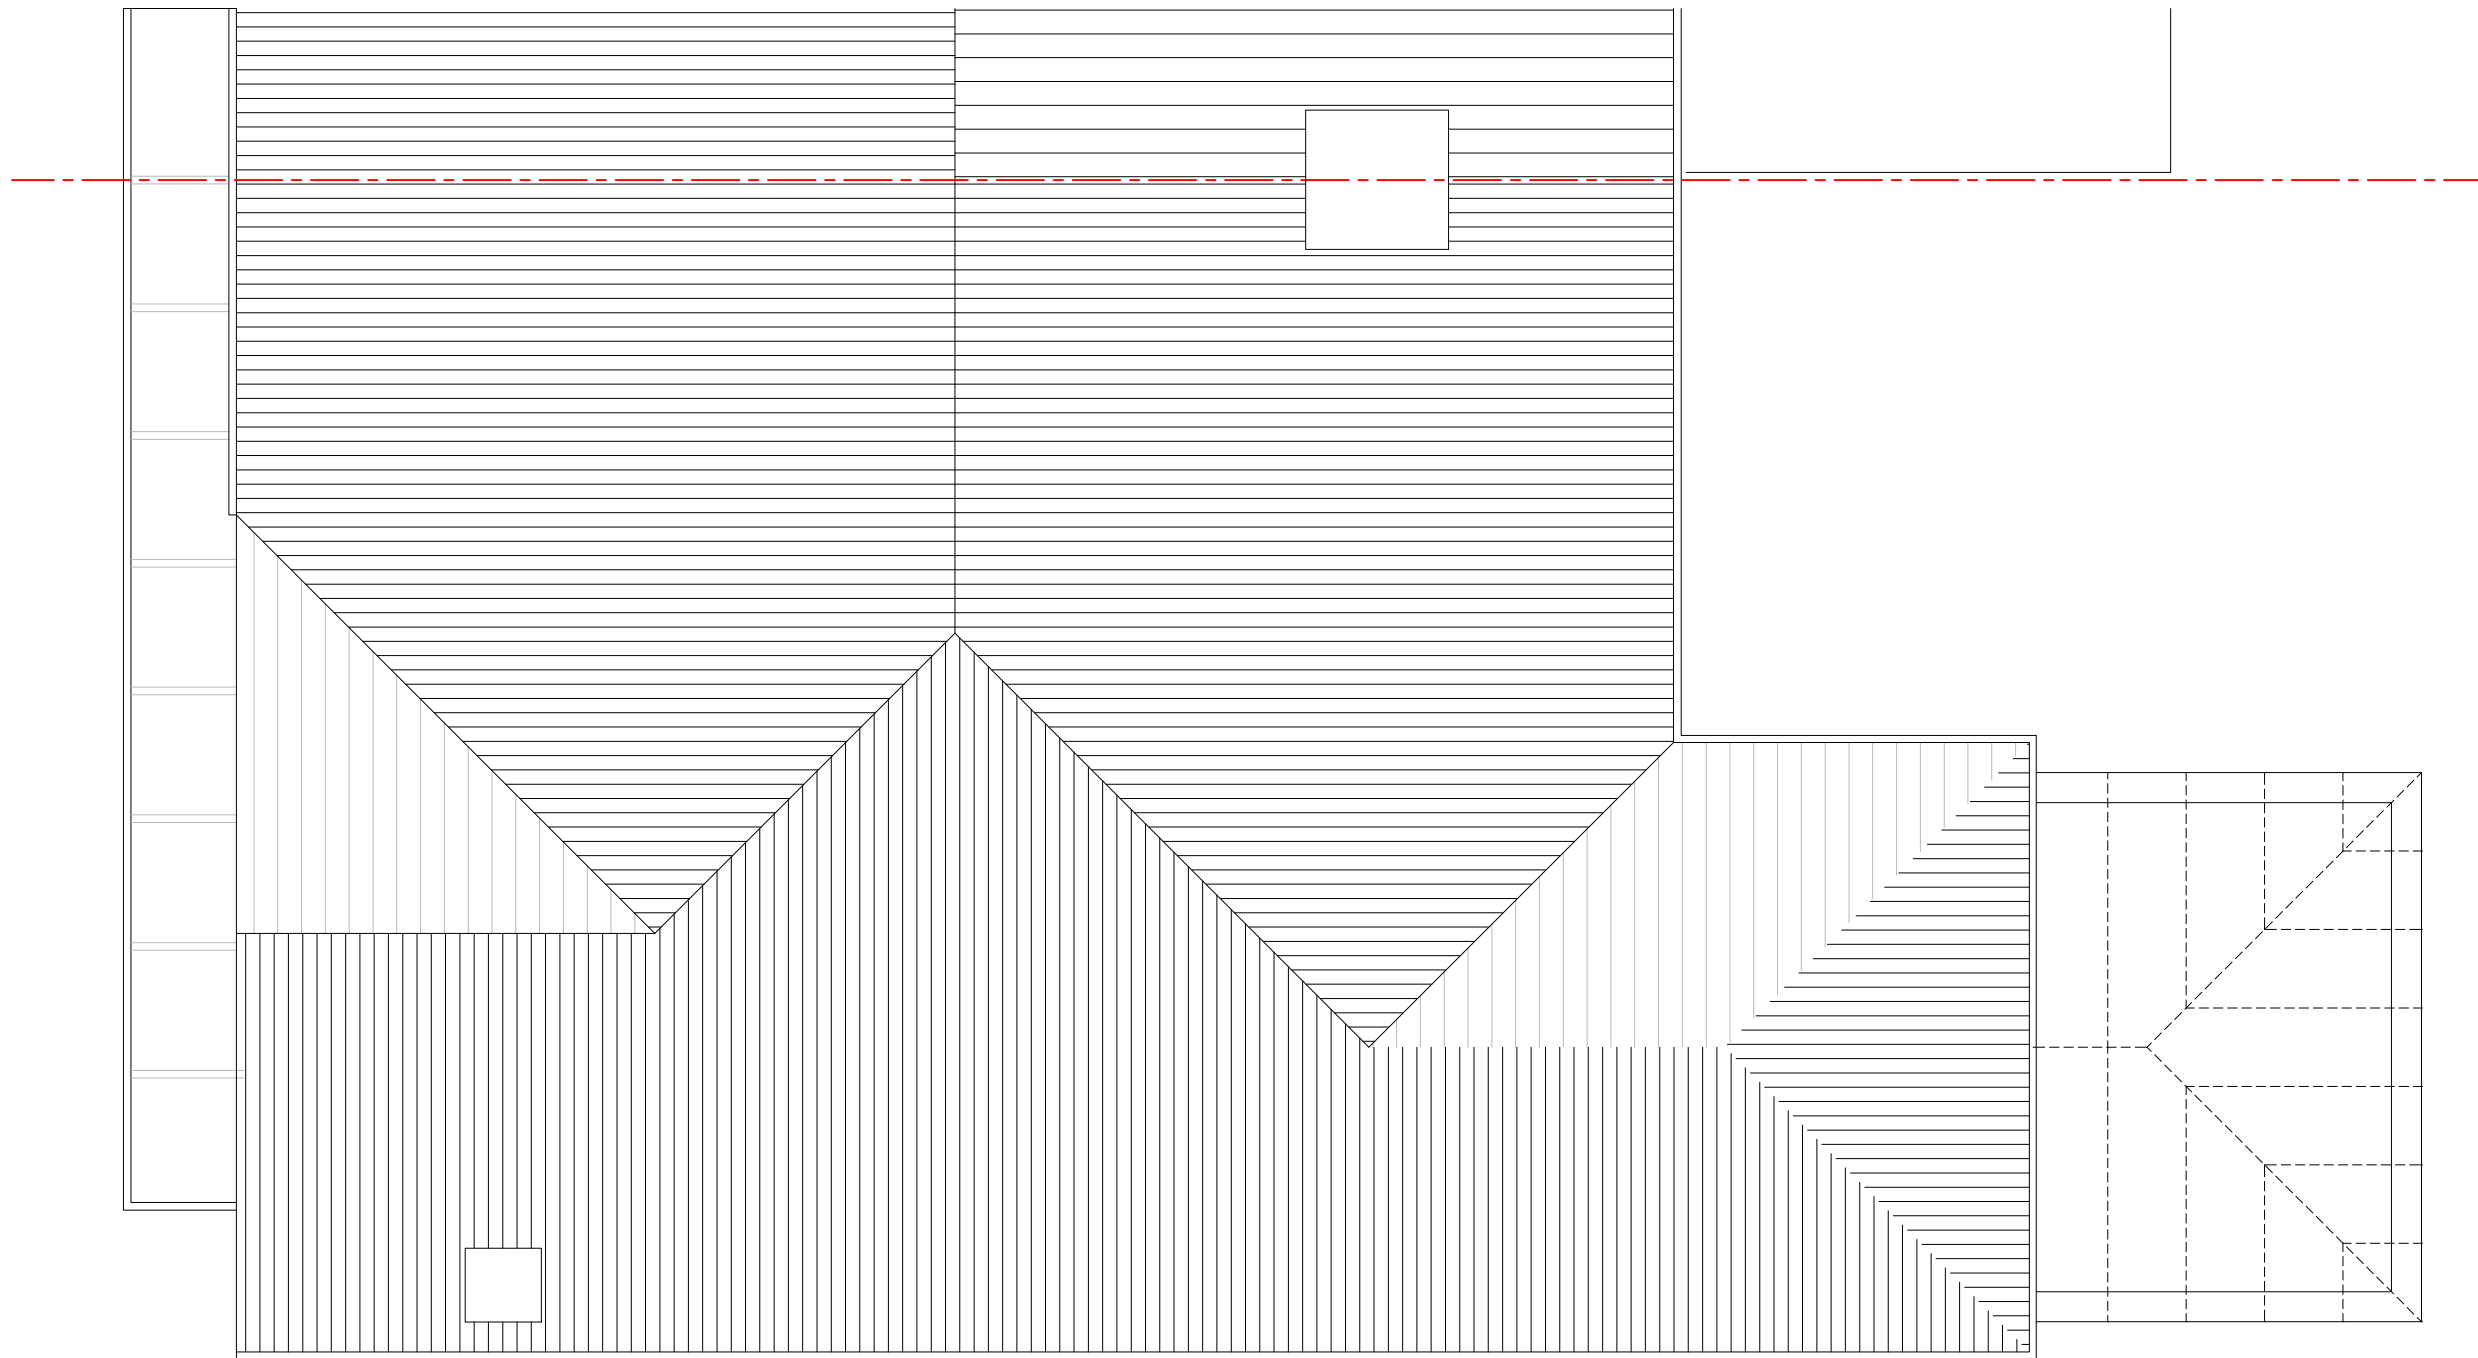

8 & 8A Highfield Road

4 Highfield Road

01 Existing First Floor Plan
6aHR_103 SCALE: 1:50

Project
Attic Conversion
6A Highfield Road
Northwood HA6 1ET

Client
Linval Anderson

Drawing Title
Existing Roof Plan

Drawn by Date Scale
RC 23.08.25 1:50@A3

Status
For Planning

Job number Drawing number Revision
6a HR PL_103 01