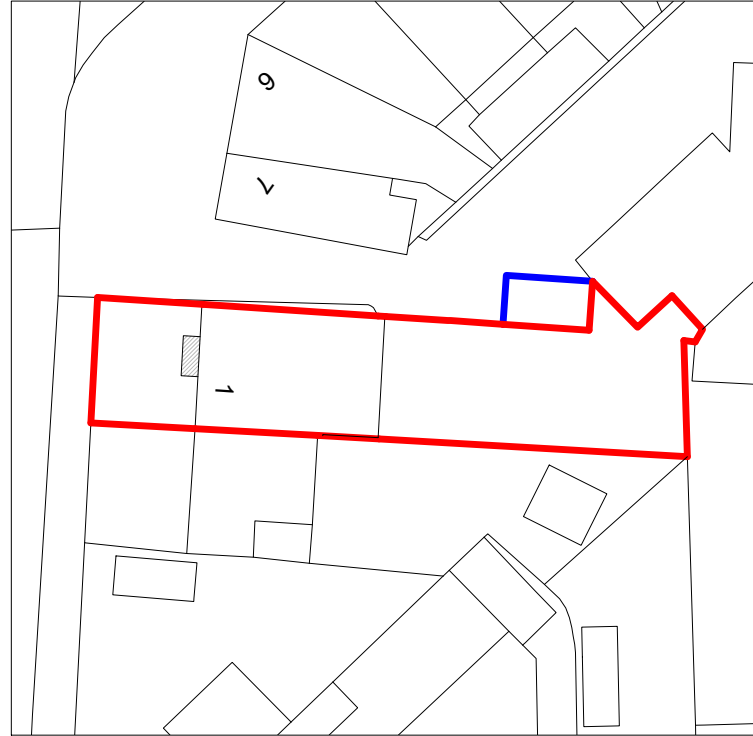

**Location Plan**  
Scale 1:1250

**Block Plan**  
Scale 1:500

**Project:**  
1 Carnarvon Drive,  
Hayes,  
UB3 1PT

**Title:**  
Location Plan  
& Block Plan

<b>Scale:</b> 1:500/1250 @ A4
<b>Date:</b> 05 2025
<b>Drawing No.:</b> 3834/07/JG
<b>Revision</b>