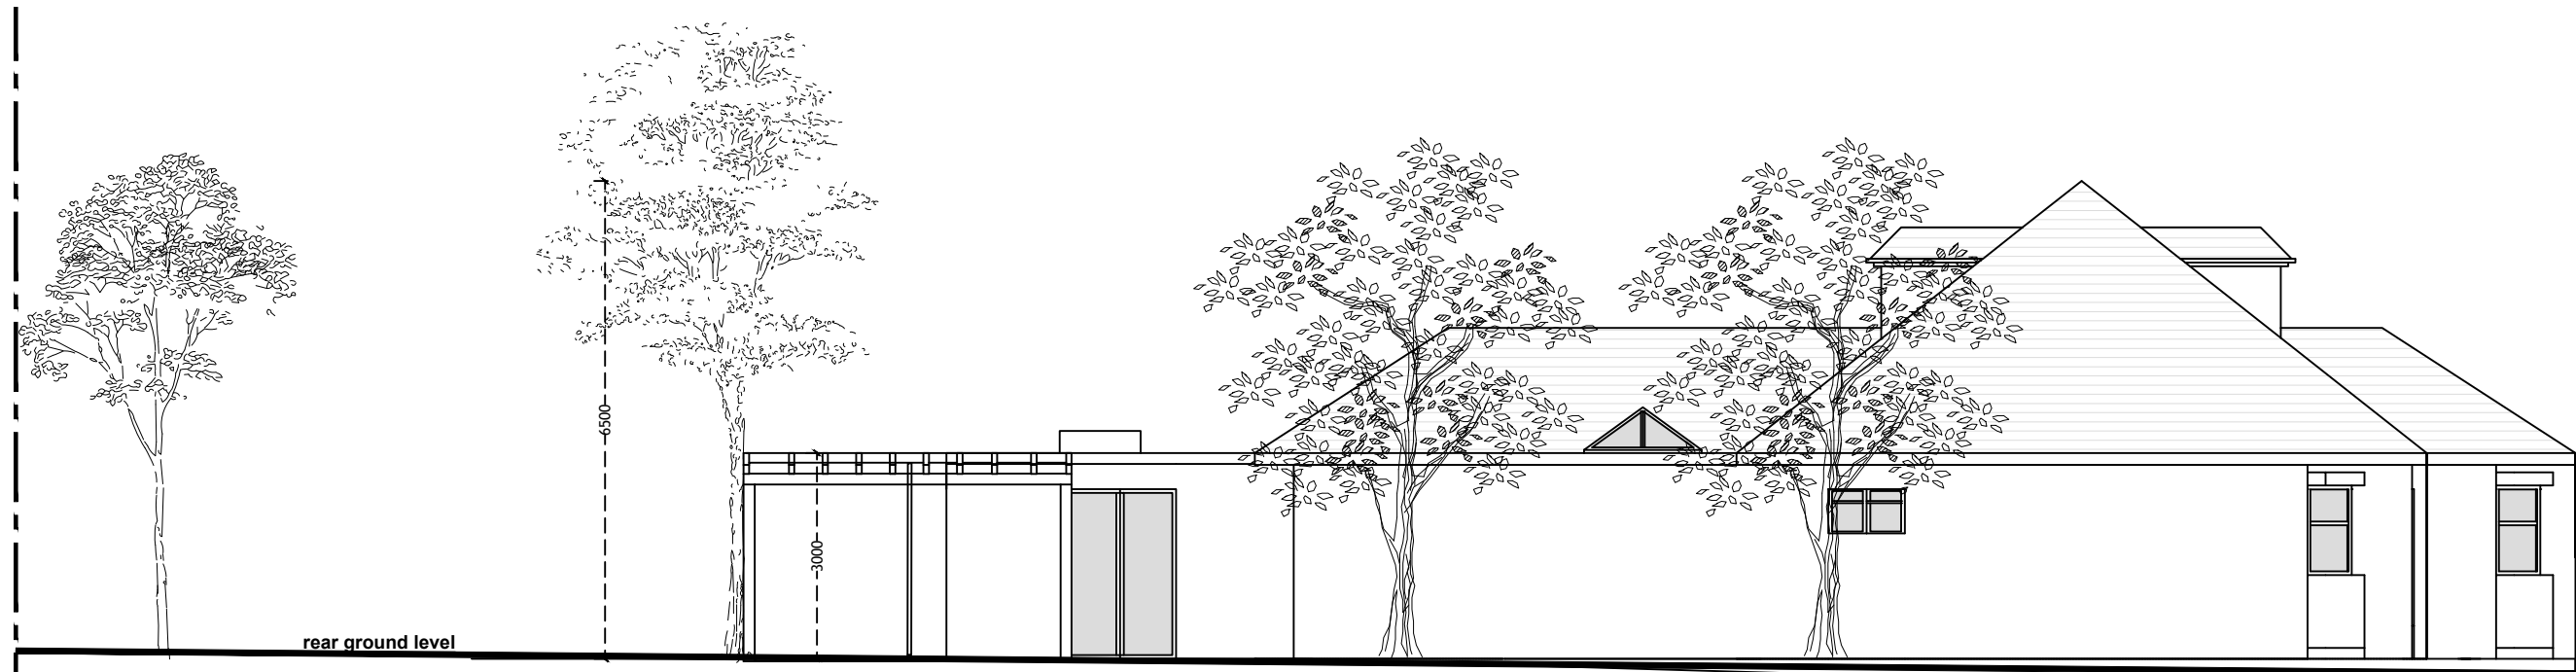

SCALE:

DESCRIPTION

PROJECT: UPPER STOREY & REAR EXTENSION
154 EASTCOTE ROAD, RUISLIP, HA48DX

TITLE: EXISTING EAST ELEVATION

DRAWN:

SCALE: 1:100 @ A3 SHEET

DATE: 04-FEB-2026

ARCHITECTURAL DESIGNER: THE DRAWING BOARD
+44 7405826961
THEDRAWINGBOARD2005@GMAIL.COM

EAST ELEVATION