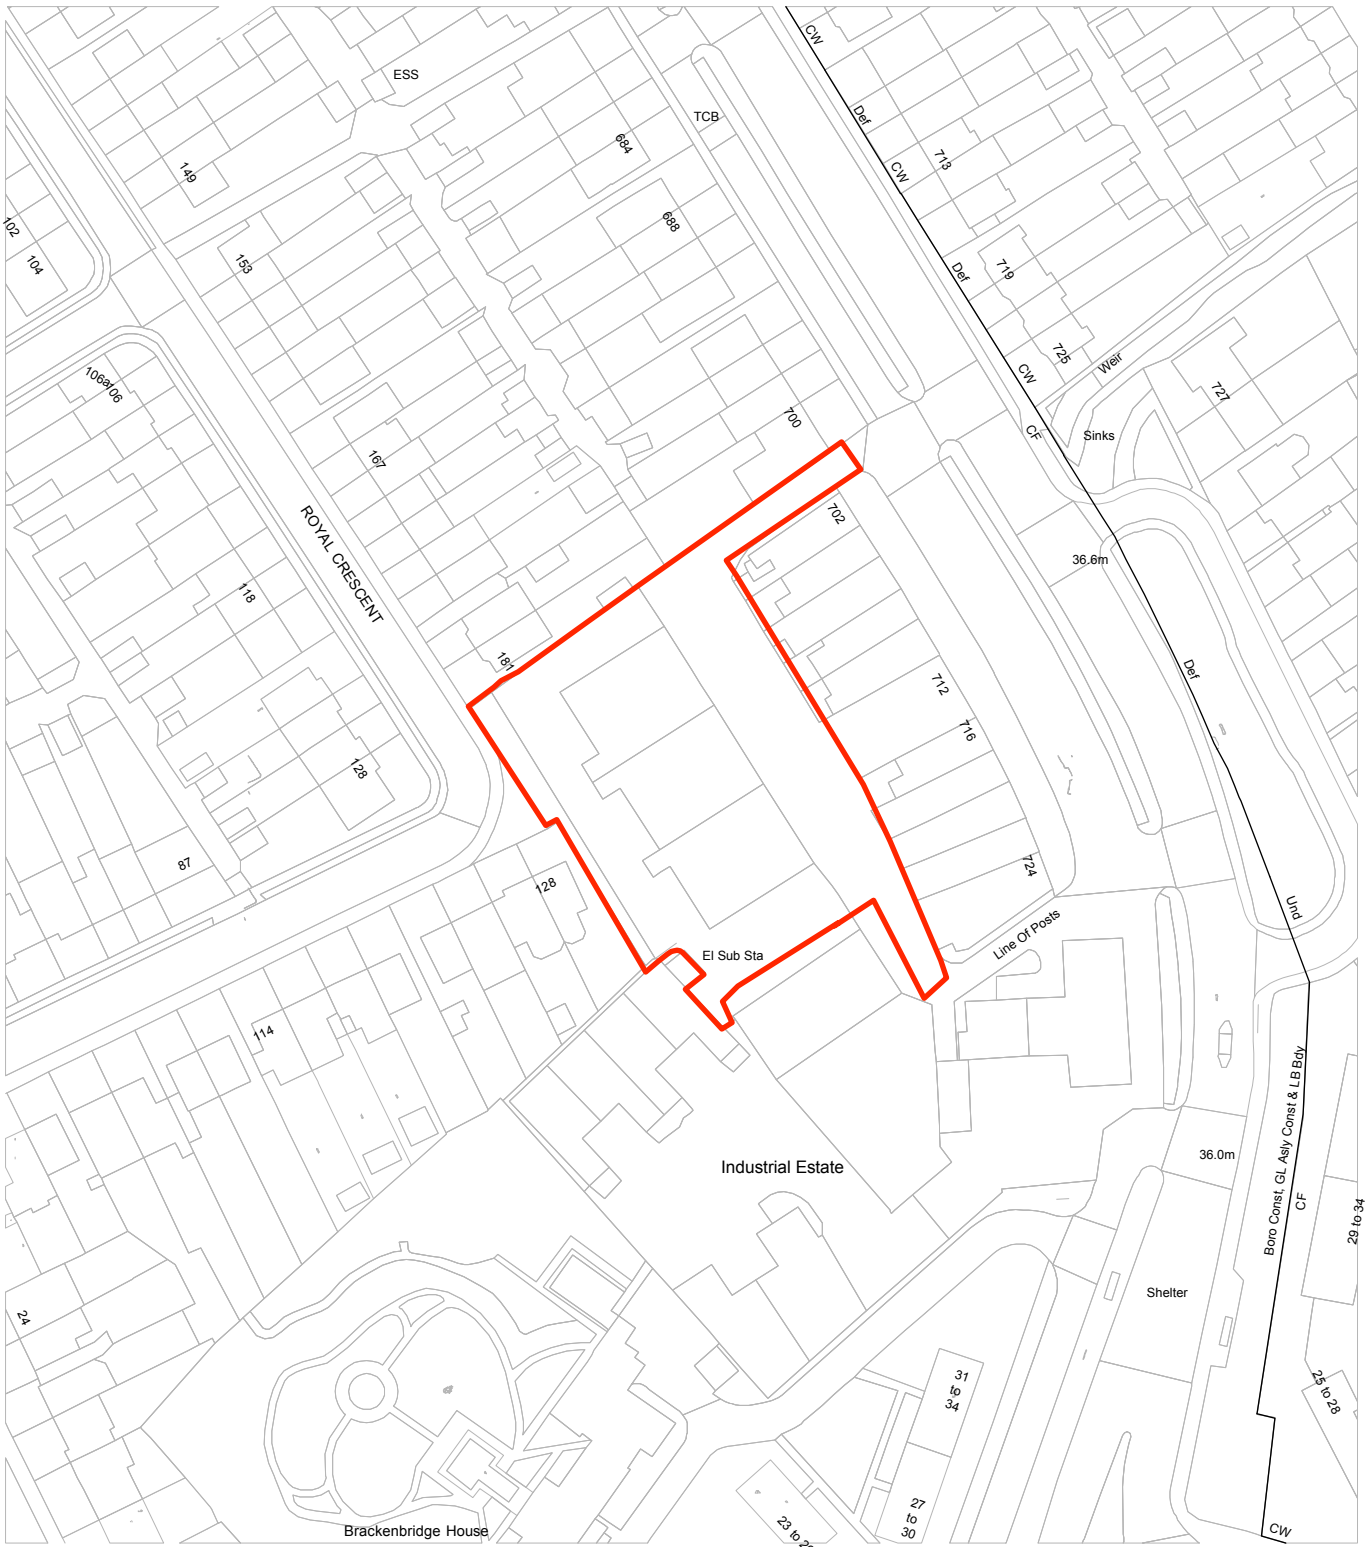

LOCATION PLAN

Addison Industrial Estate, 702b Field End Road, Ruislip HA4 0QP

SCALE 1:1250