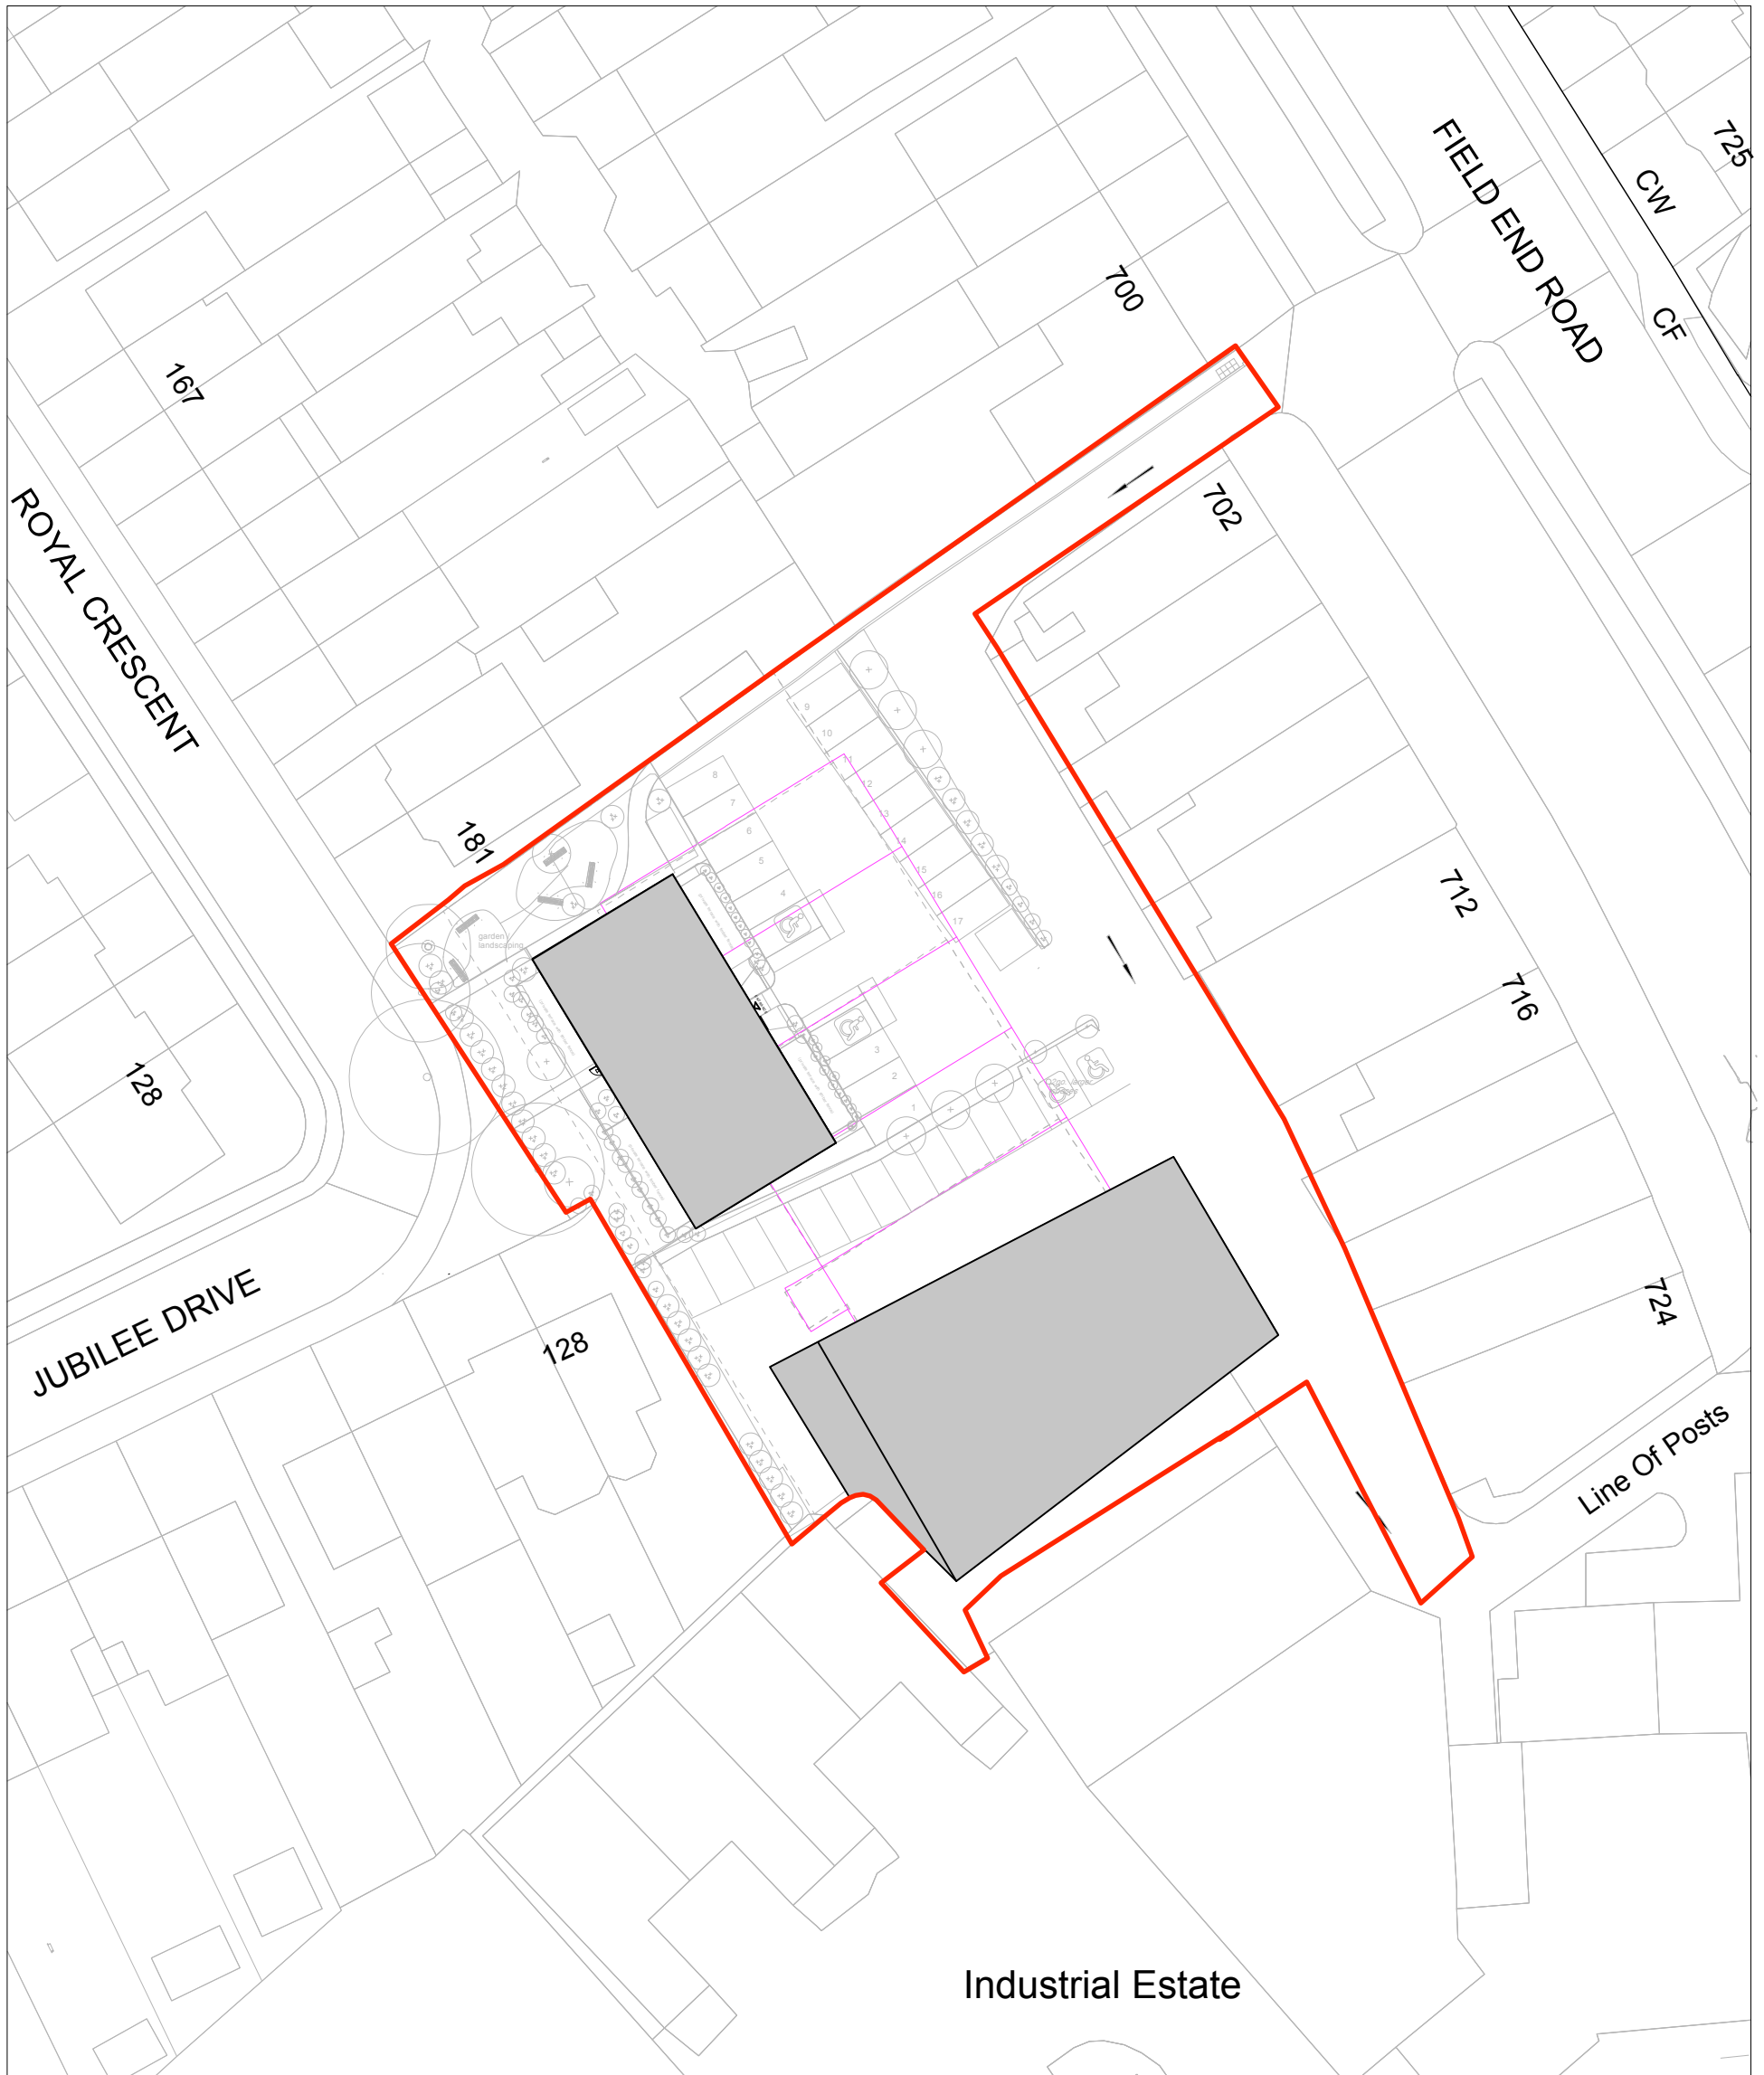

BLOCK PLAN

Addison Industrial Estate, 702b Field End Road, Ruislip HA4 0QP

1.500 @ A3