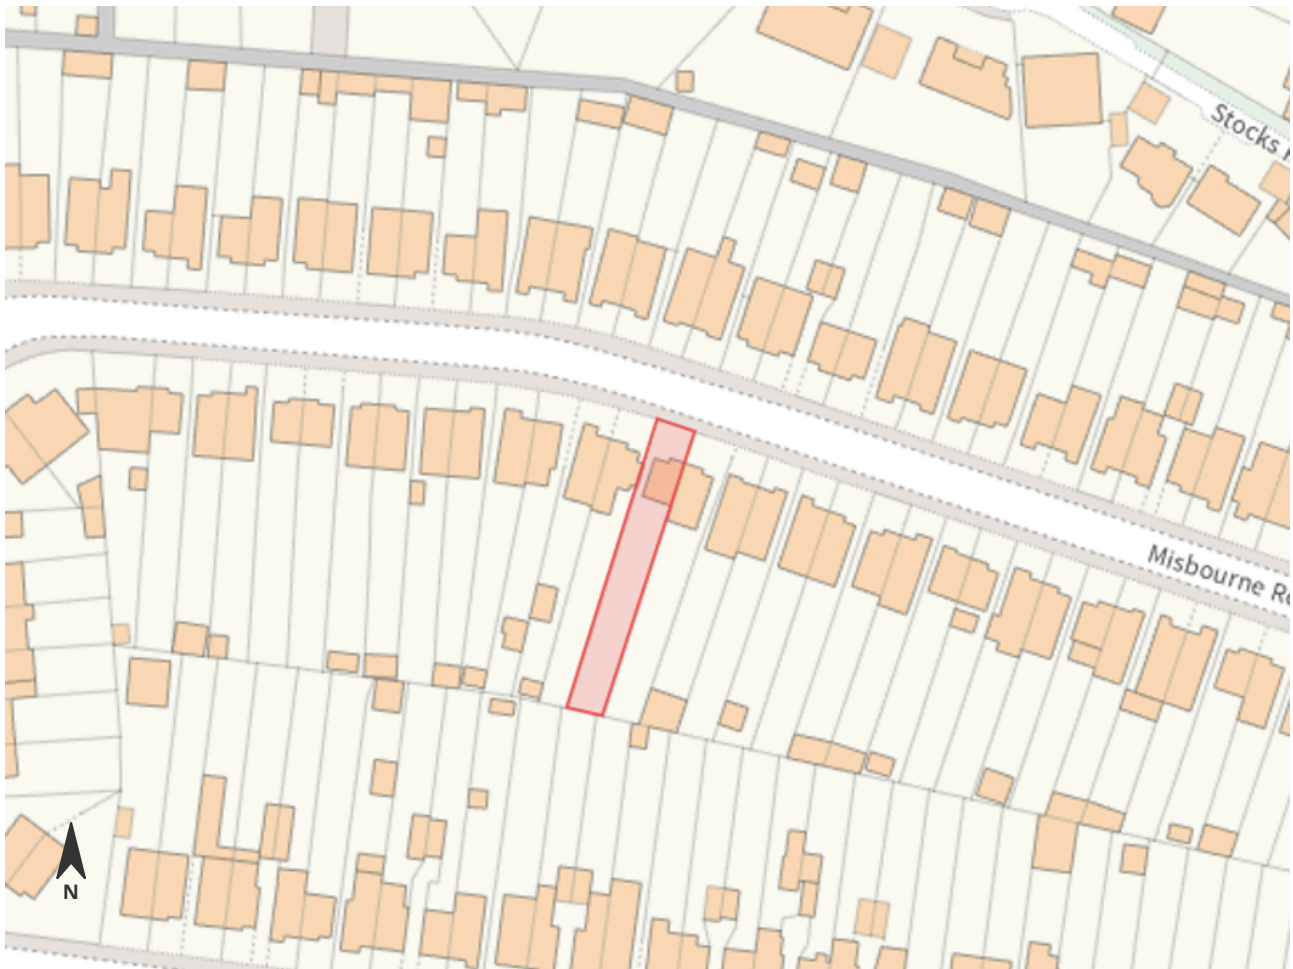

# Location Plan

Address: 51 Misbourne Road, Uxbridge, UB10 0HW

Document Reference no.:  
#2237

Scale 1:1,250

© Crown copyright and database rights 2026  
Ordnance Survey AC0000872527