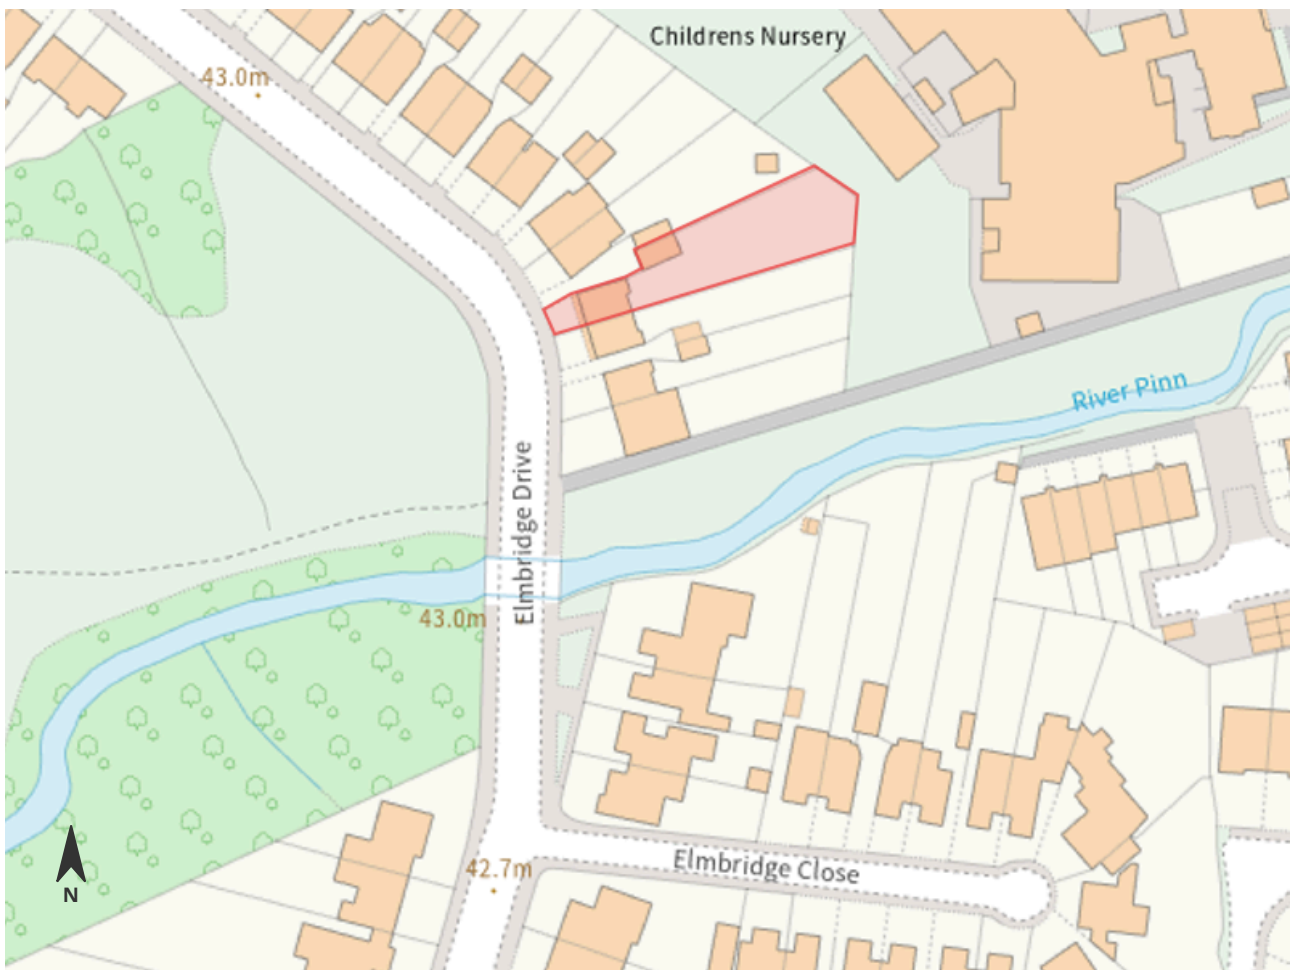

# Location Plan

Address: 26 Elmbridge Drive, Ruislip, HA4 7UT

Document Reference no.:  
#1138

Scale 1:1,250

© Crown copyright and database rights 2026  
Ordnance Survey AC0000872527