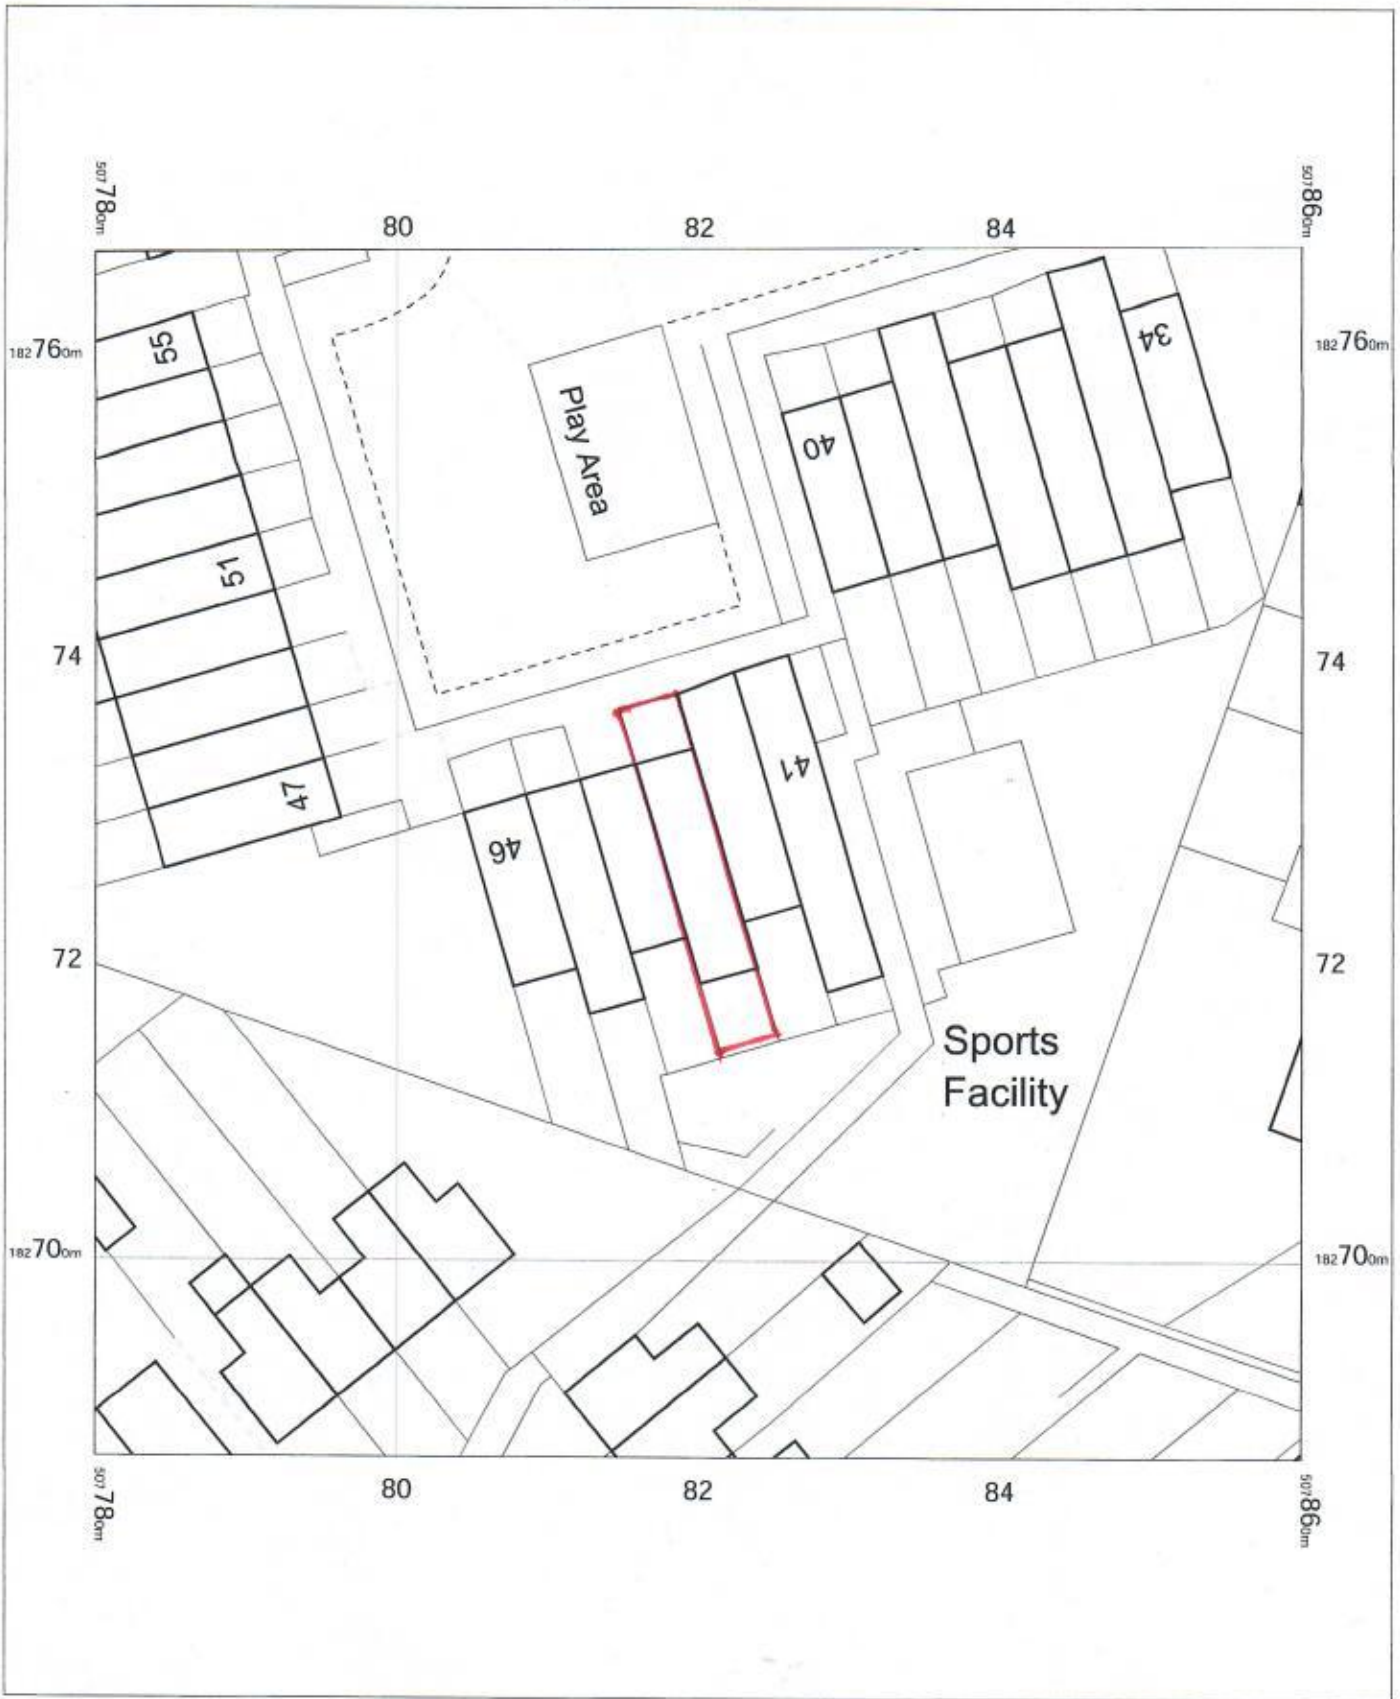

43 Mayfield Close, UB10 0DU

43 Mayfield Close,  
Uxbridge,  
Hillingdon  
UB10 0DU

OS MasterMap 1250/2500/10000 scale  
Monday, March 9, 2026, ID: BLJT-01267193  
[www.planningapplicationmaps.co.uk](http://www.planningapplicationmaps.co.uk)  
1:500 scale print at A4, Centre: 507820 E, 182727 N  
©Crown Copyright Ordnance Survey. Licence no.  
100051661