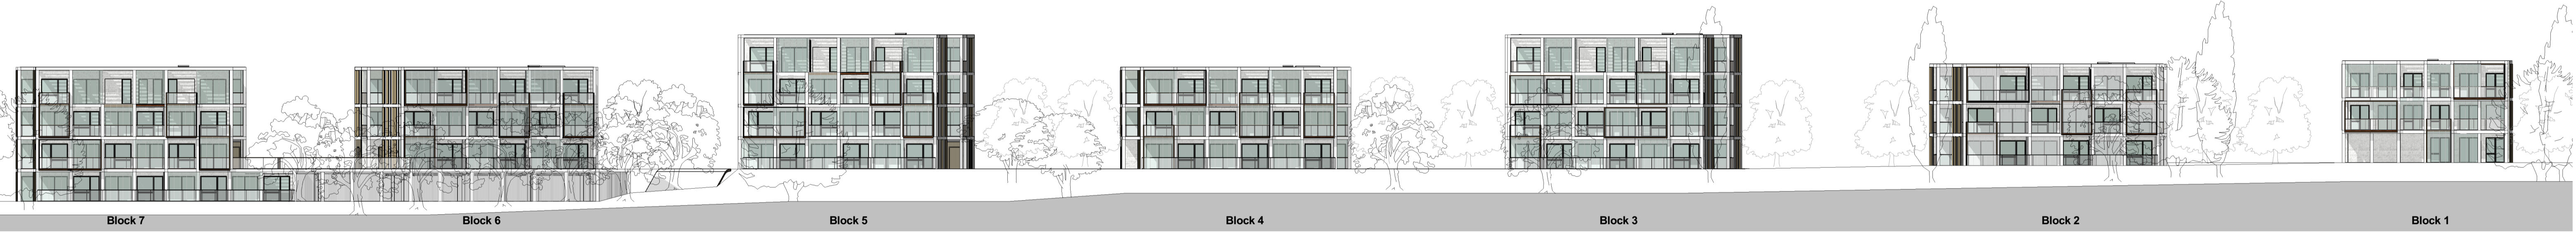

2. Elevation from the Park

1. Elevation from the street - Gray's Road
1 : 300

2. Elevation from the Park
1 : 300

Rev	Date	Description
-	-	First Issue

Dwn	Ckd	Drawn	MC
MC	FL	Checked	FL
		Date	09/12/16
		Scale @ A1	1 : 300