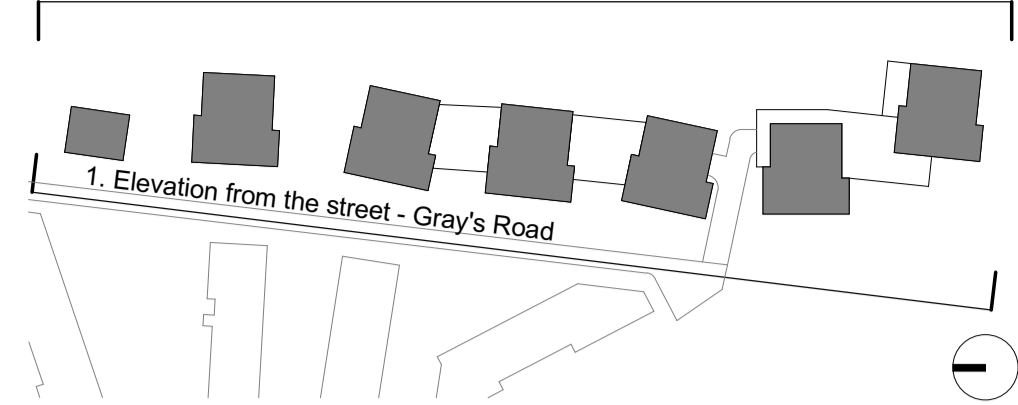

2. Elevation from the Park

1. Elevation from the street - Gray's Road
1 : 300

2. Elevation from the Park
1 : 300

Rev	Date	Description
-	-	First Issue

Dwn	Ckd	Drawn	MC
MC	FL	Checked	FL
		Date	09/12/16
		Scale @ A1	1 : 300