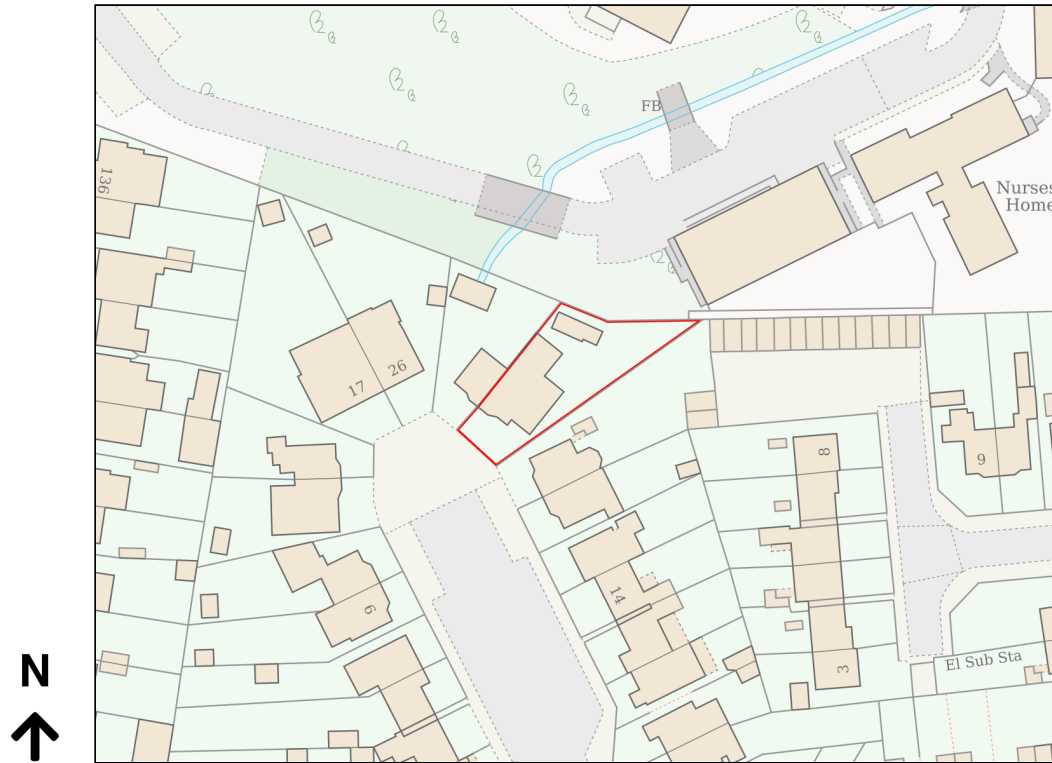

Location Plan

Site Address: 22, Campion Close, Uxbridge, UB8 3PY

Date Produced: 05-May-2026

Scale: 1:1250 @A4

Planning Portal Reference: PP-14908499v1