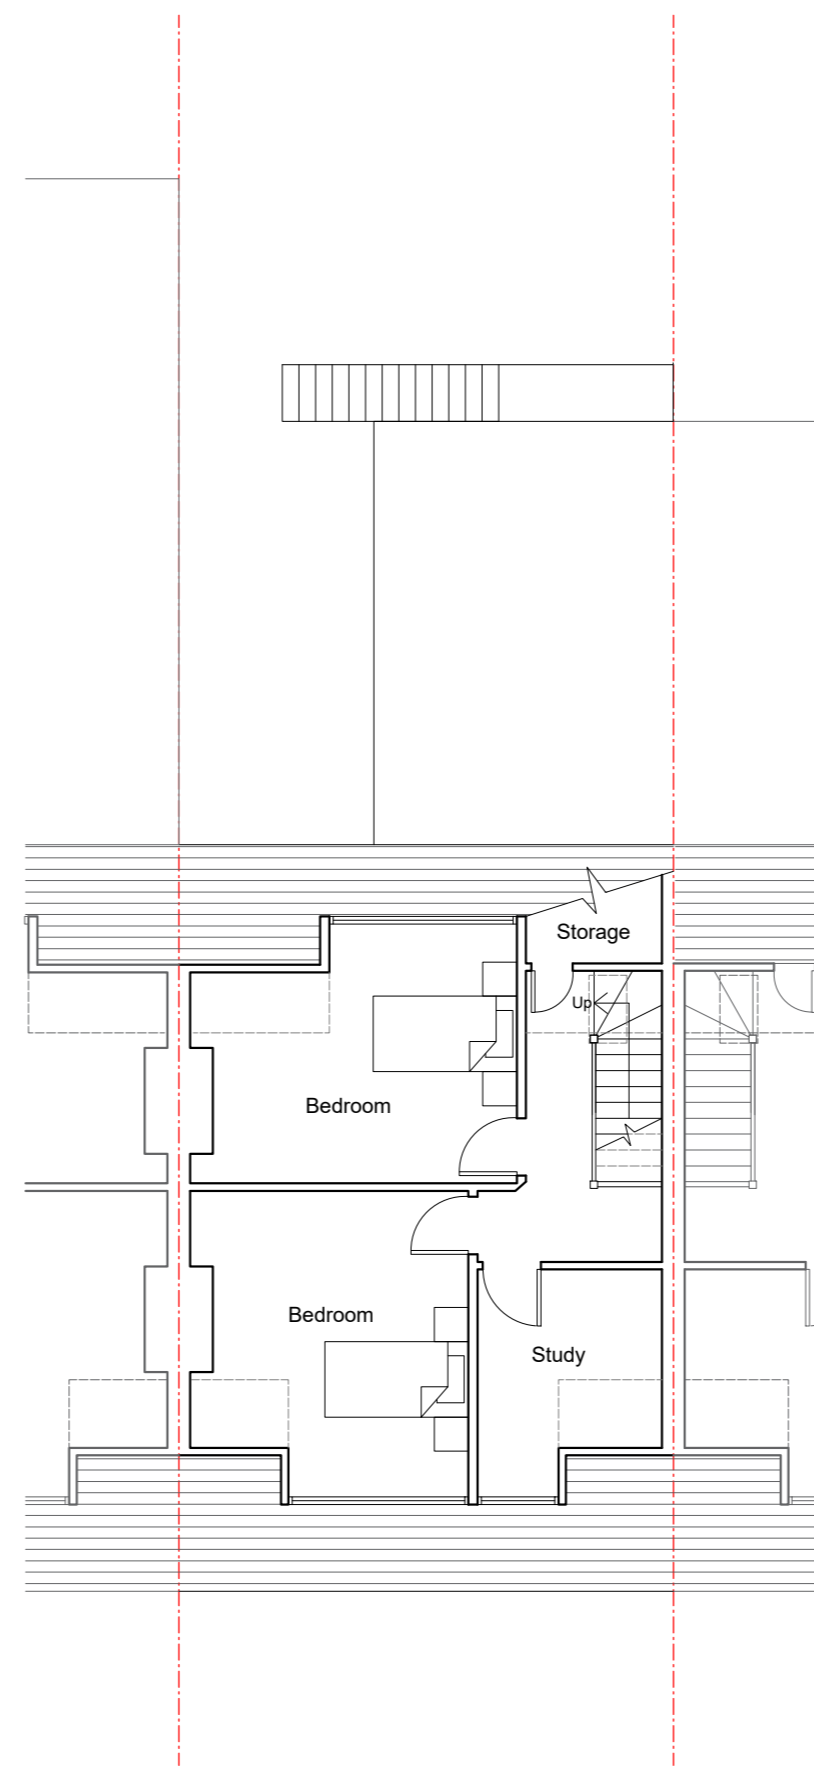

First Floor Plan

Second Floor Plan

Roof Plan

EXISTING FLOOR PLANS

191A Field End Road, Eastcote, HA5 1QR

THE GILLETT MACLEOD PARTNERSHIP
Chartered Architects & Town Planning Consultants
1 High Road Old Eastcote Pinner Middlesex HA5 2EW tel. 0208 868 1333

Drg. No. 26/3708/03
Scale 1:100
Date 4/13/26
Drawn by KH

REVISION
(C) drawer