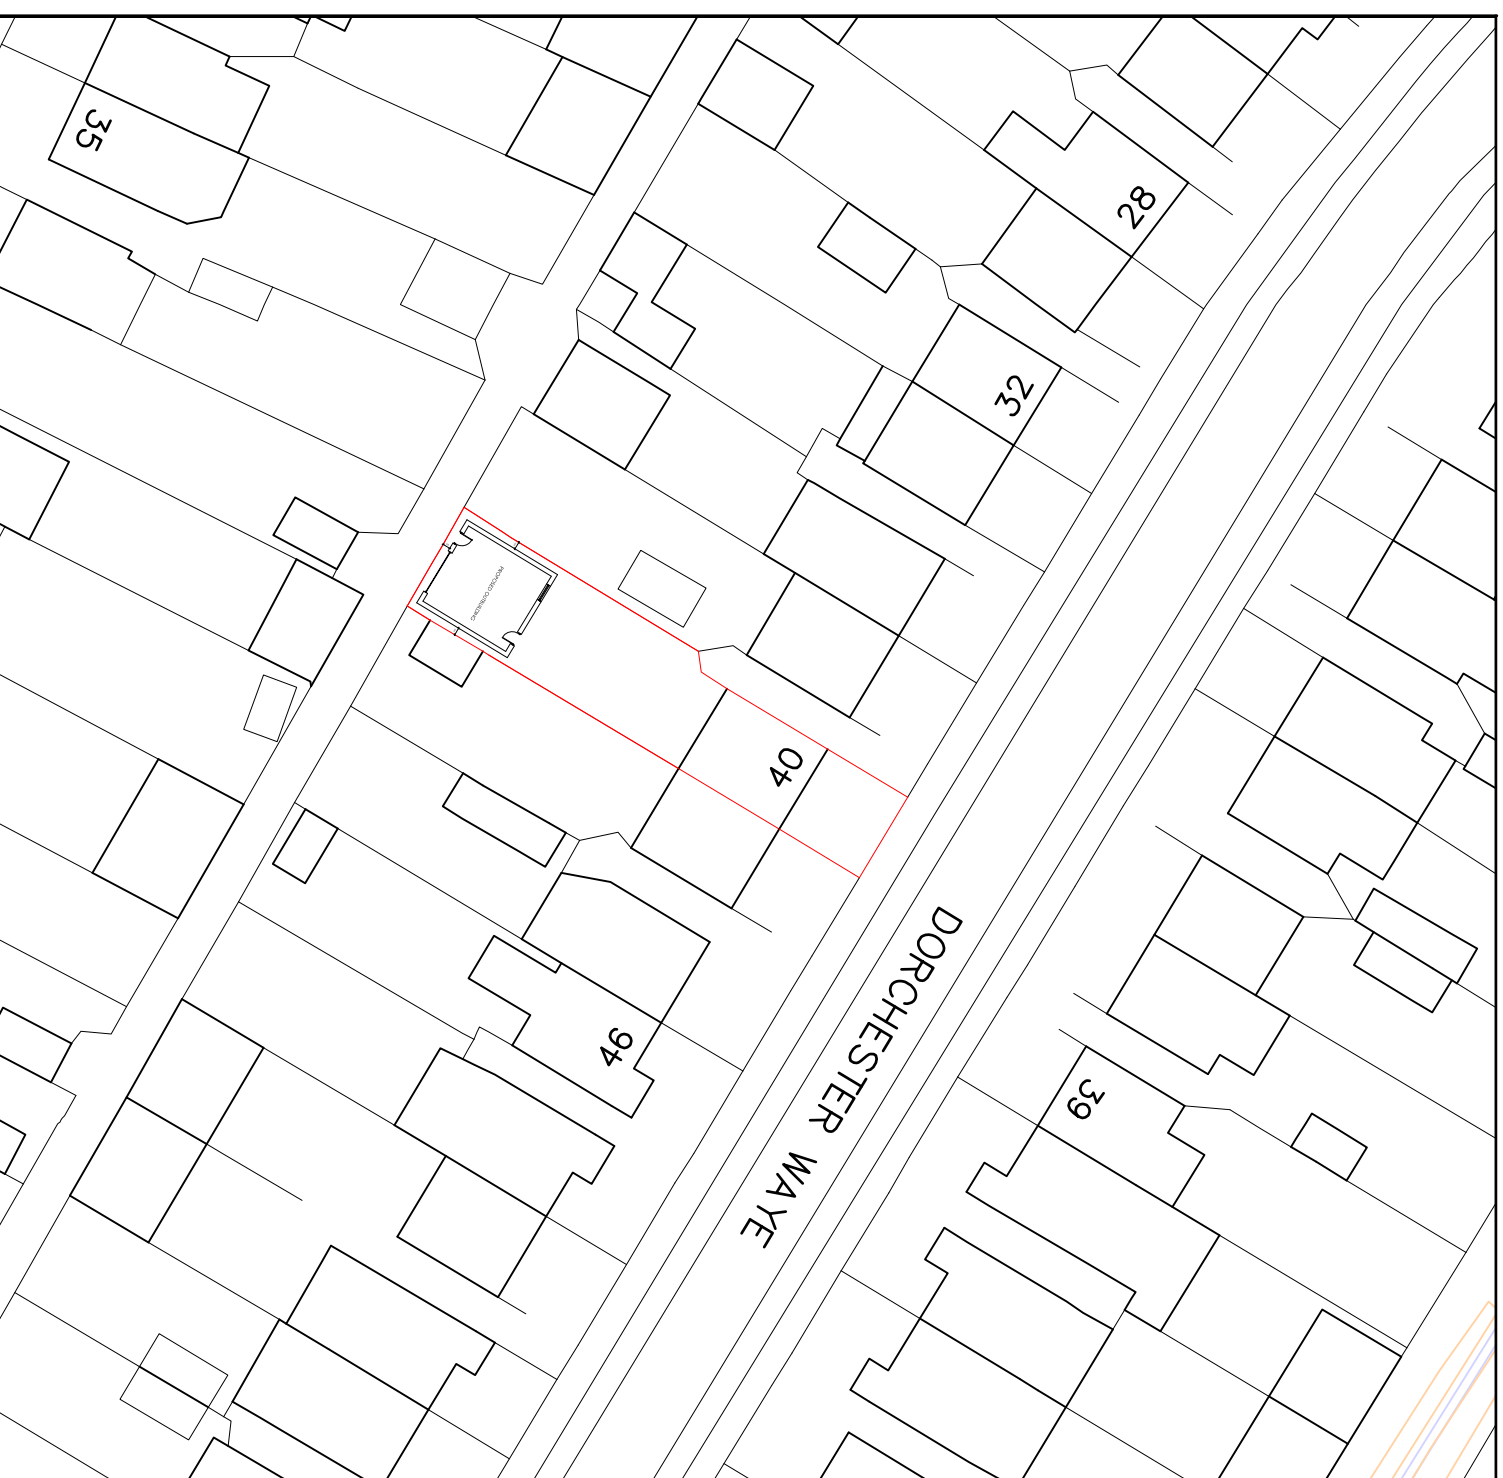

NOTES
 CONSULTANT'S WORK TO REMAIN SHOWN ON THE
 DRAWING IS FOR INFORMATION ONLY.
 ALL ERRORS AND OMISSIONS TO BE REPORTED TO THE ARCHITECT.
 scale only for planning purposes

Scale 1:1250

Scale 1:500

Integer Consultants Ltd
 Architectural Services and Structural Engineers
 a : Rockware business centre
 5 Rockware ove, Greenford
 UB6 0AA
 m : 07771 392495
 e : info@integerconsultants.com
 w : www.integerconsultants.com

ADDRESS
 40 Dorchester Way, Hayes, UB4 0HX

PROJECT

Outbuilding

TITLE
 OS Map Proposed

Scale	Date	Drawn by
@A3	August 2022	AK
Job Number	Drawing Number	Revision
364	000-P	