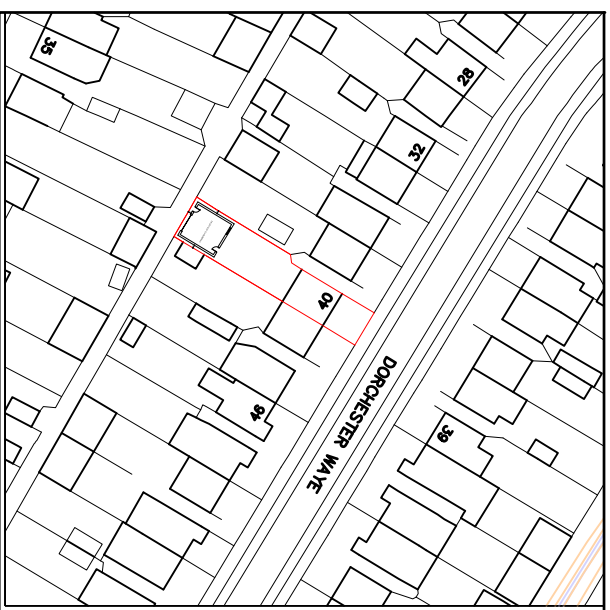

NOTES
 CONSULTANT'S WORK TO REMAIN SHOWN ON THE
 DRAWING IS FOR INFORMATION ONLY.
 ALL ERRORS AND OMISSIONS TO BE REPORTED TO THE ARCHITECT.
 scale only for planning purposes

Scale 1:1250

Scale 1:500

Integer Consultants Ltd
 Architectural Services and Structural Engineers
 a : Rockware business centre
 5 Rockware ove, Greenford
 UB6 0AA
 m : 07771 392495
 e : info@integerconsultants.com
 w : www.integerconsultants.com

ADDRESS
 40 Dorchester Way, Hayes, UB4 0HX

PROJECT

Outbuilding

TITLE
 OS Map Proposed

Scale	Date	Drawn by
@A3	August 2022	AK
Job Number	Drawing Number	Revision
364	000-P	