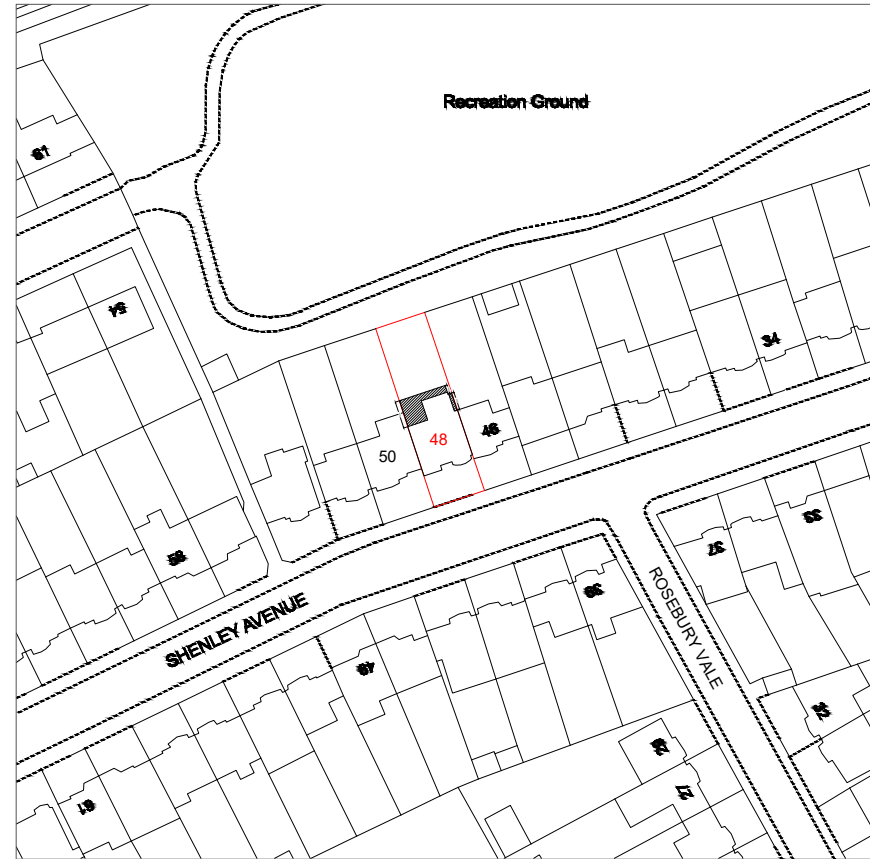

48 Shenley Avenue, Ruislip HA4 6BX

© Crown Copyright and database rights 2026 OS 0100031673

Proposed Block Plan

0 5m 10m 15m 20m 25m

SCALE 1:500

Proposed Location Plan

0 12.5m 25m 37.5m 50m 62.5m

SCALE 1:1250