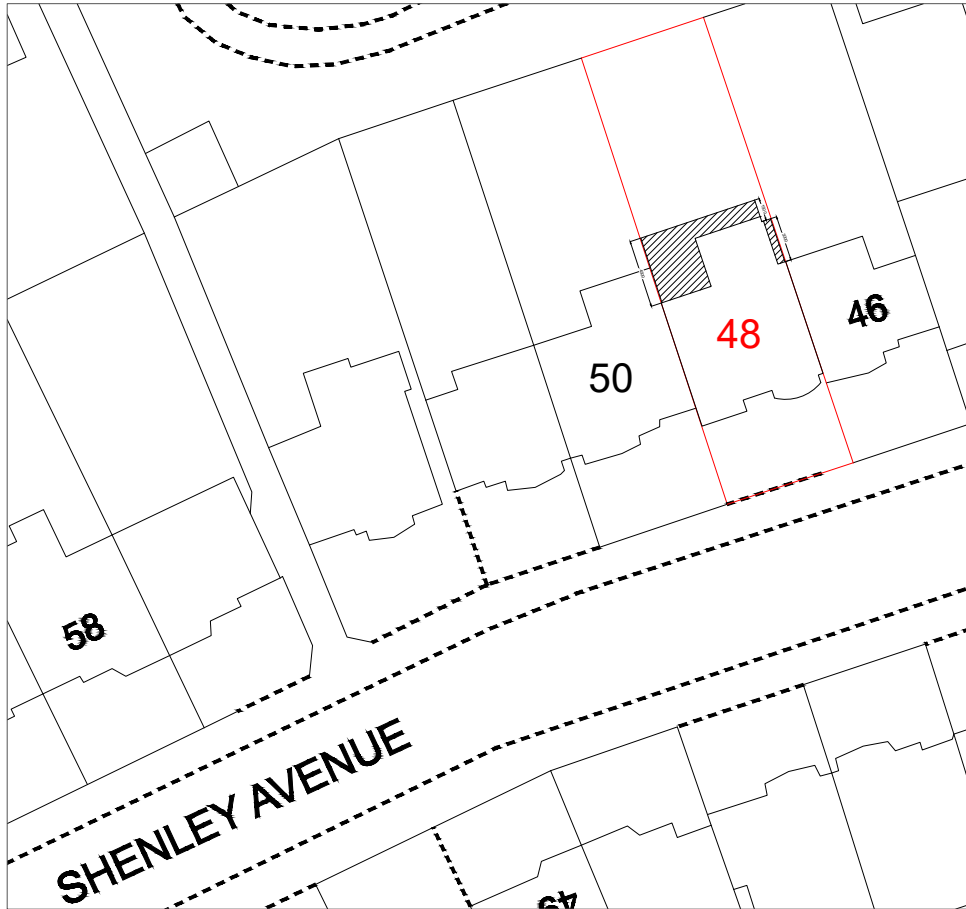

48 Shenley Avenue, Ruislip HA4 6BX

© Crown Copyright and database rights 2026 OS 0100031673

Proposed Block Plan

0 5m 10m 15m 20m 25m

SCALE 1:500

Proposed Location Plan

0 12.5m 25m 37.5m 50m 62.5m

SCALE 1:1250