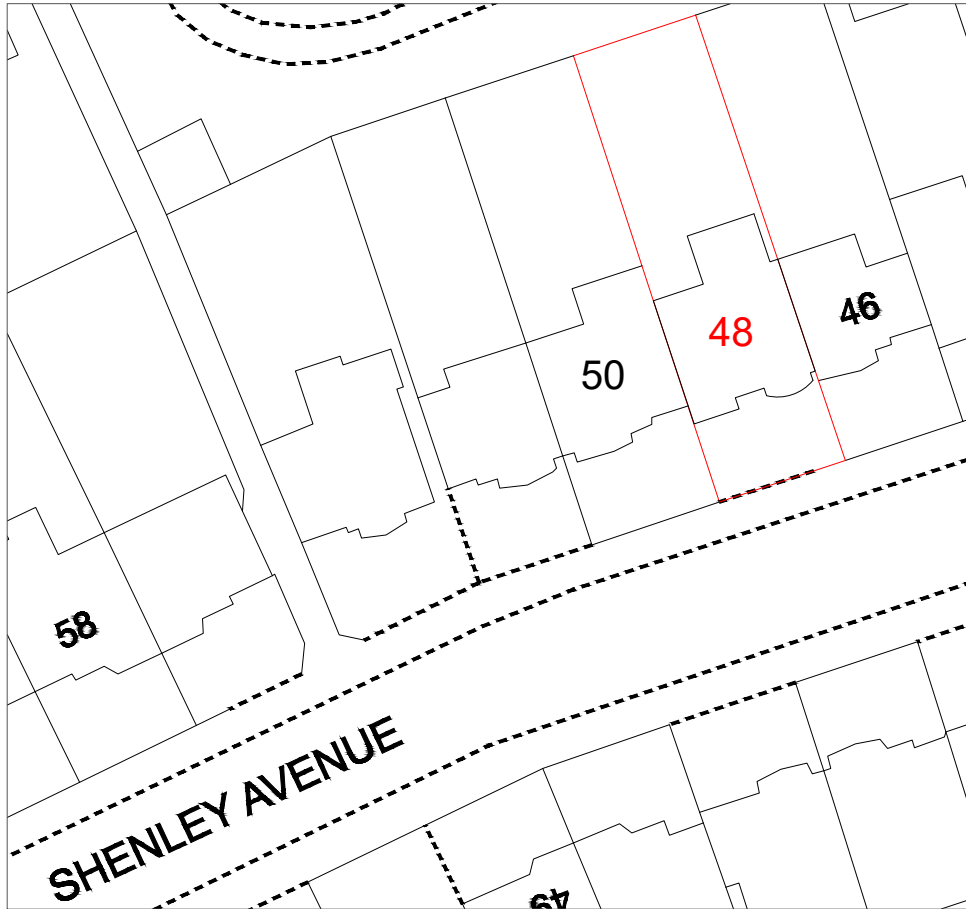

48 Shenley Avenue, Ruislip HA4 6BX

Existing Block Plan

SCALE 1:500

© Crown Copyright and database rights 2026 OS 0100031673

Existing Location Plan

SCALE 1:1250