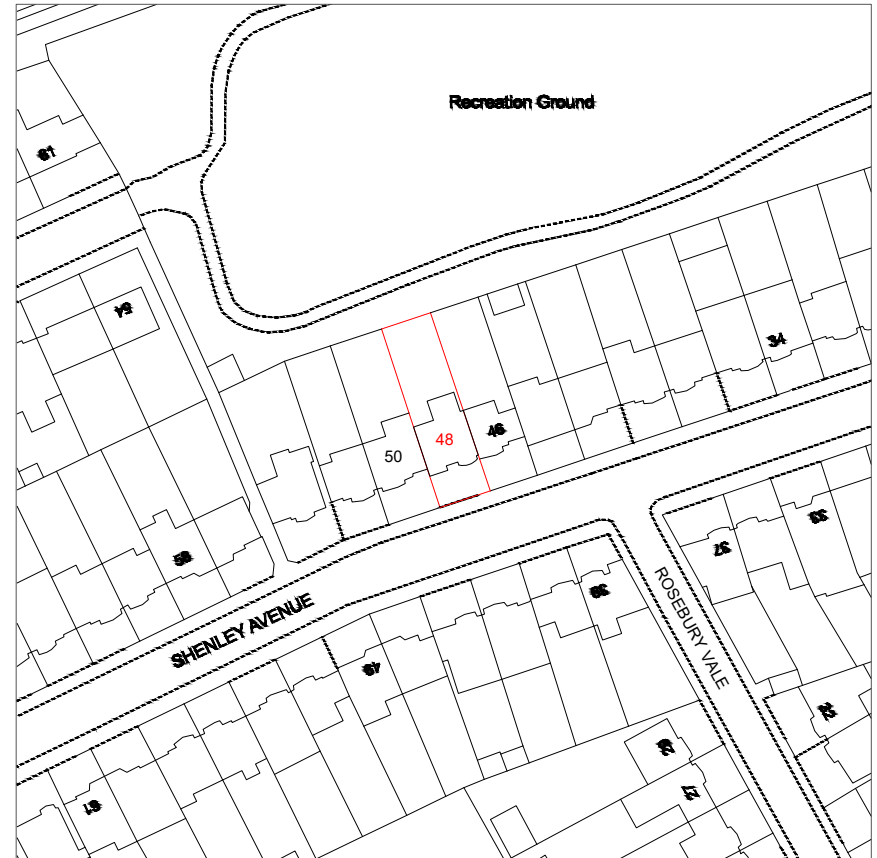

48 Shenley Avenue, Ruislip HA4 6BX

Existing Block Plan

SCALE 1:500

© Crown Copyright and database rights 2026 OS 0100031673

Existing Location Plan

SCALE 1:1250