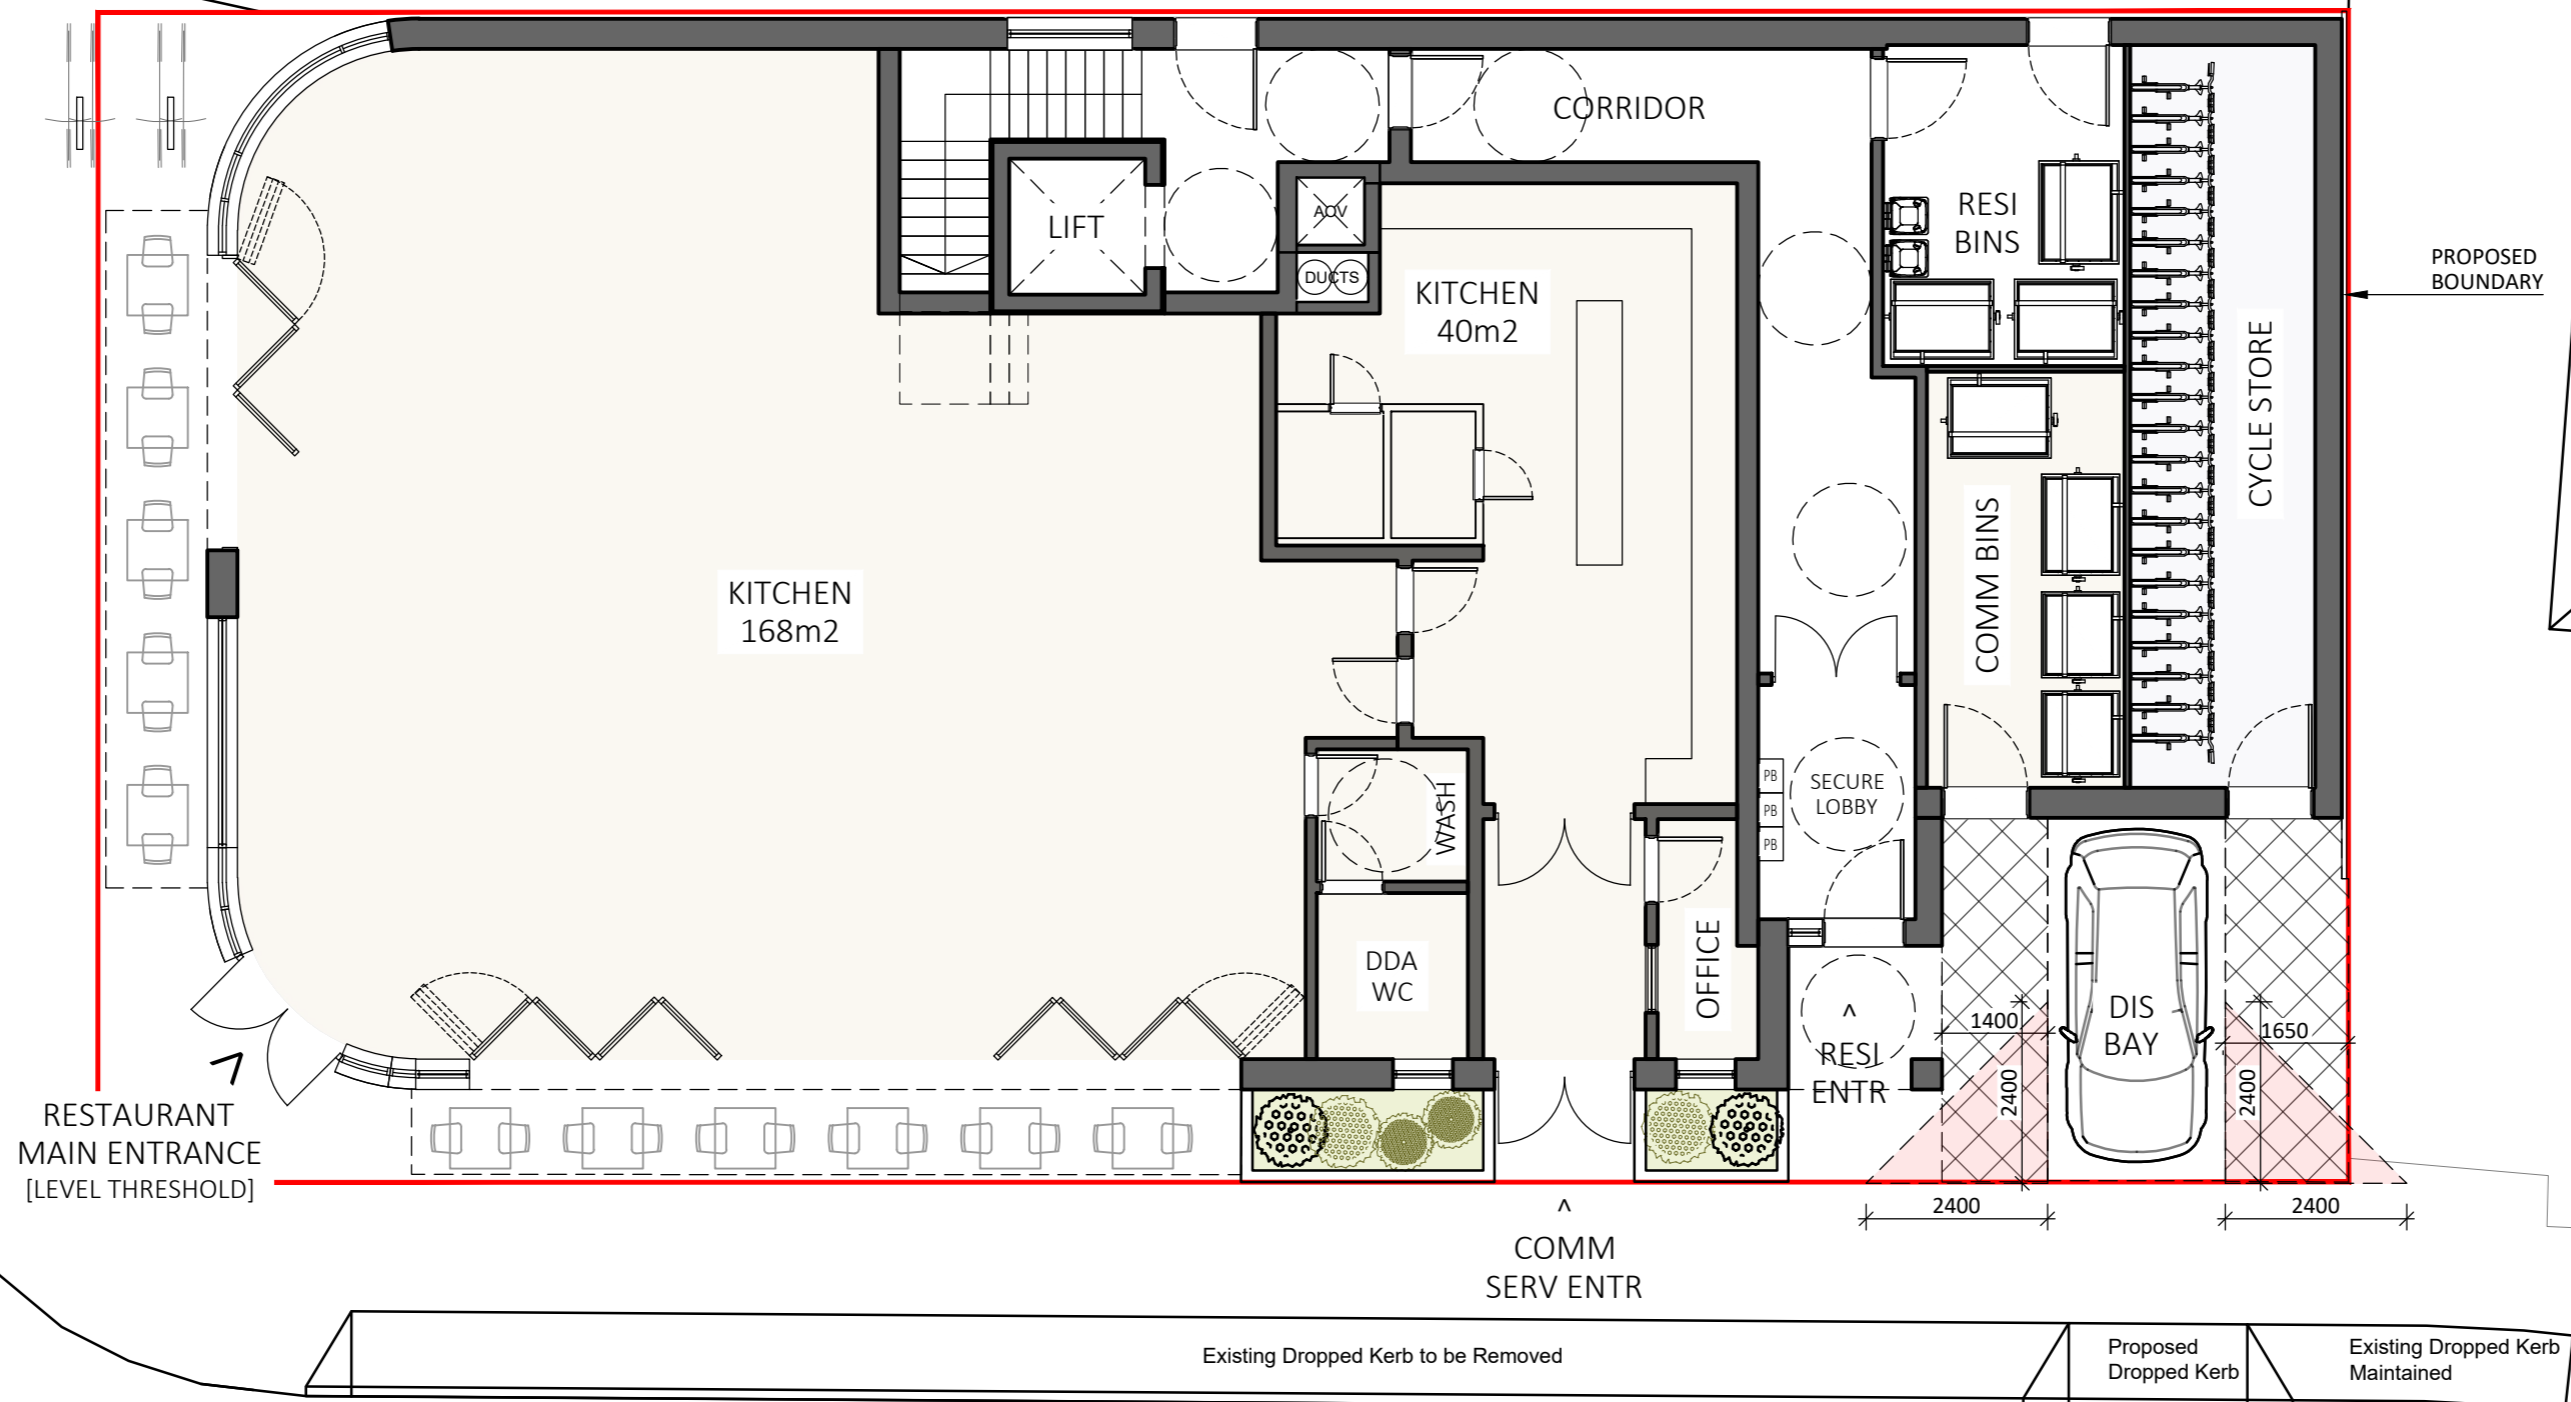

COLDHARBOUR LANE

54 COLDHARBOUR LANE

1 FAIRDALE GARDENS

FAIRDALE GARDENS

SPARKITECT

SPARKITECT.CO.UK
0779 8911 712
mahir@sparkitect.co.uk

0 1 2 3 4m
Scale 1:100

PROJECT DESCRIPTION STATUS

52 COLDHARBOUR LANE, HAYES, UB3 3EP
PROPOSED GROUND FLOOR PLAN
FOR PLANNING

DATE: 13-02-2026

SCALE: A1@1:100

DRAWING No.

REVISION

DRAWN: MAB | CHECKED: MB

260213-DWG-003

D