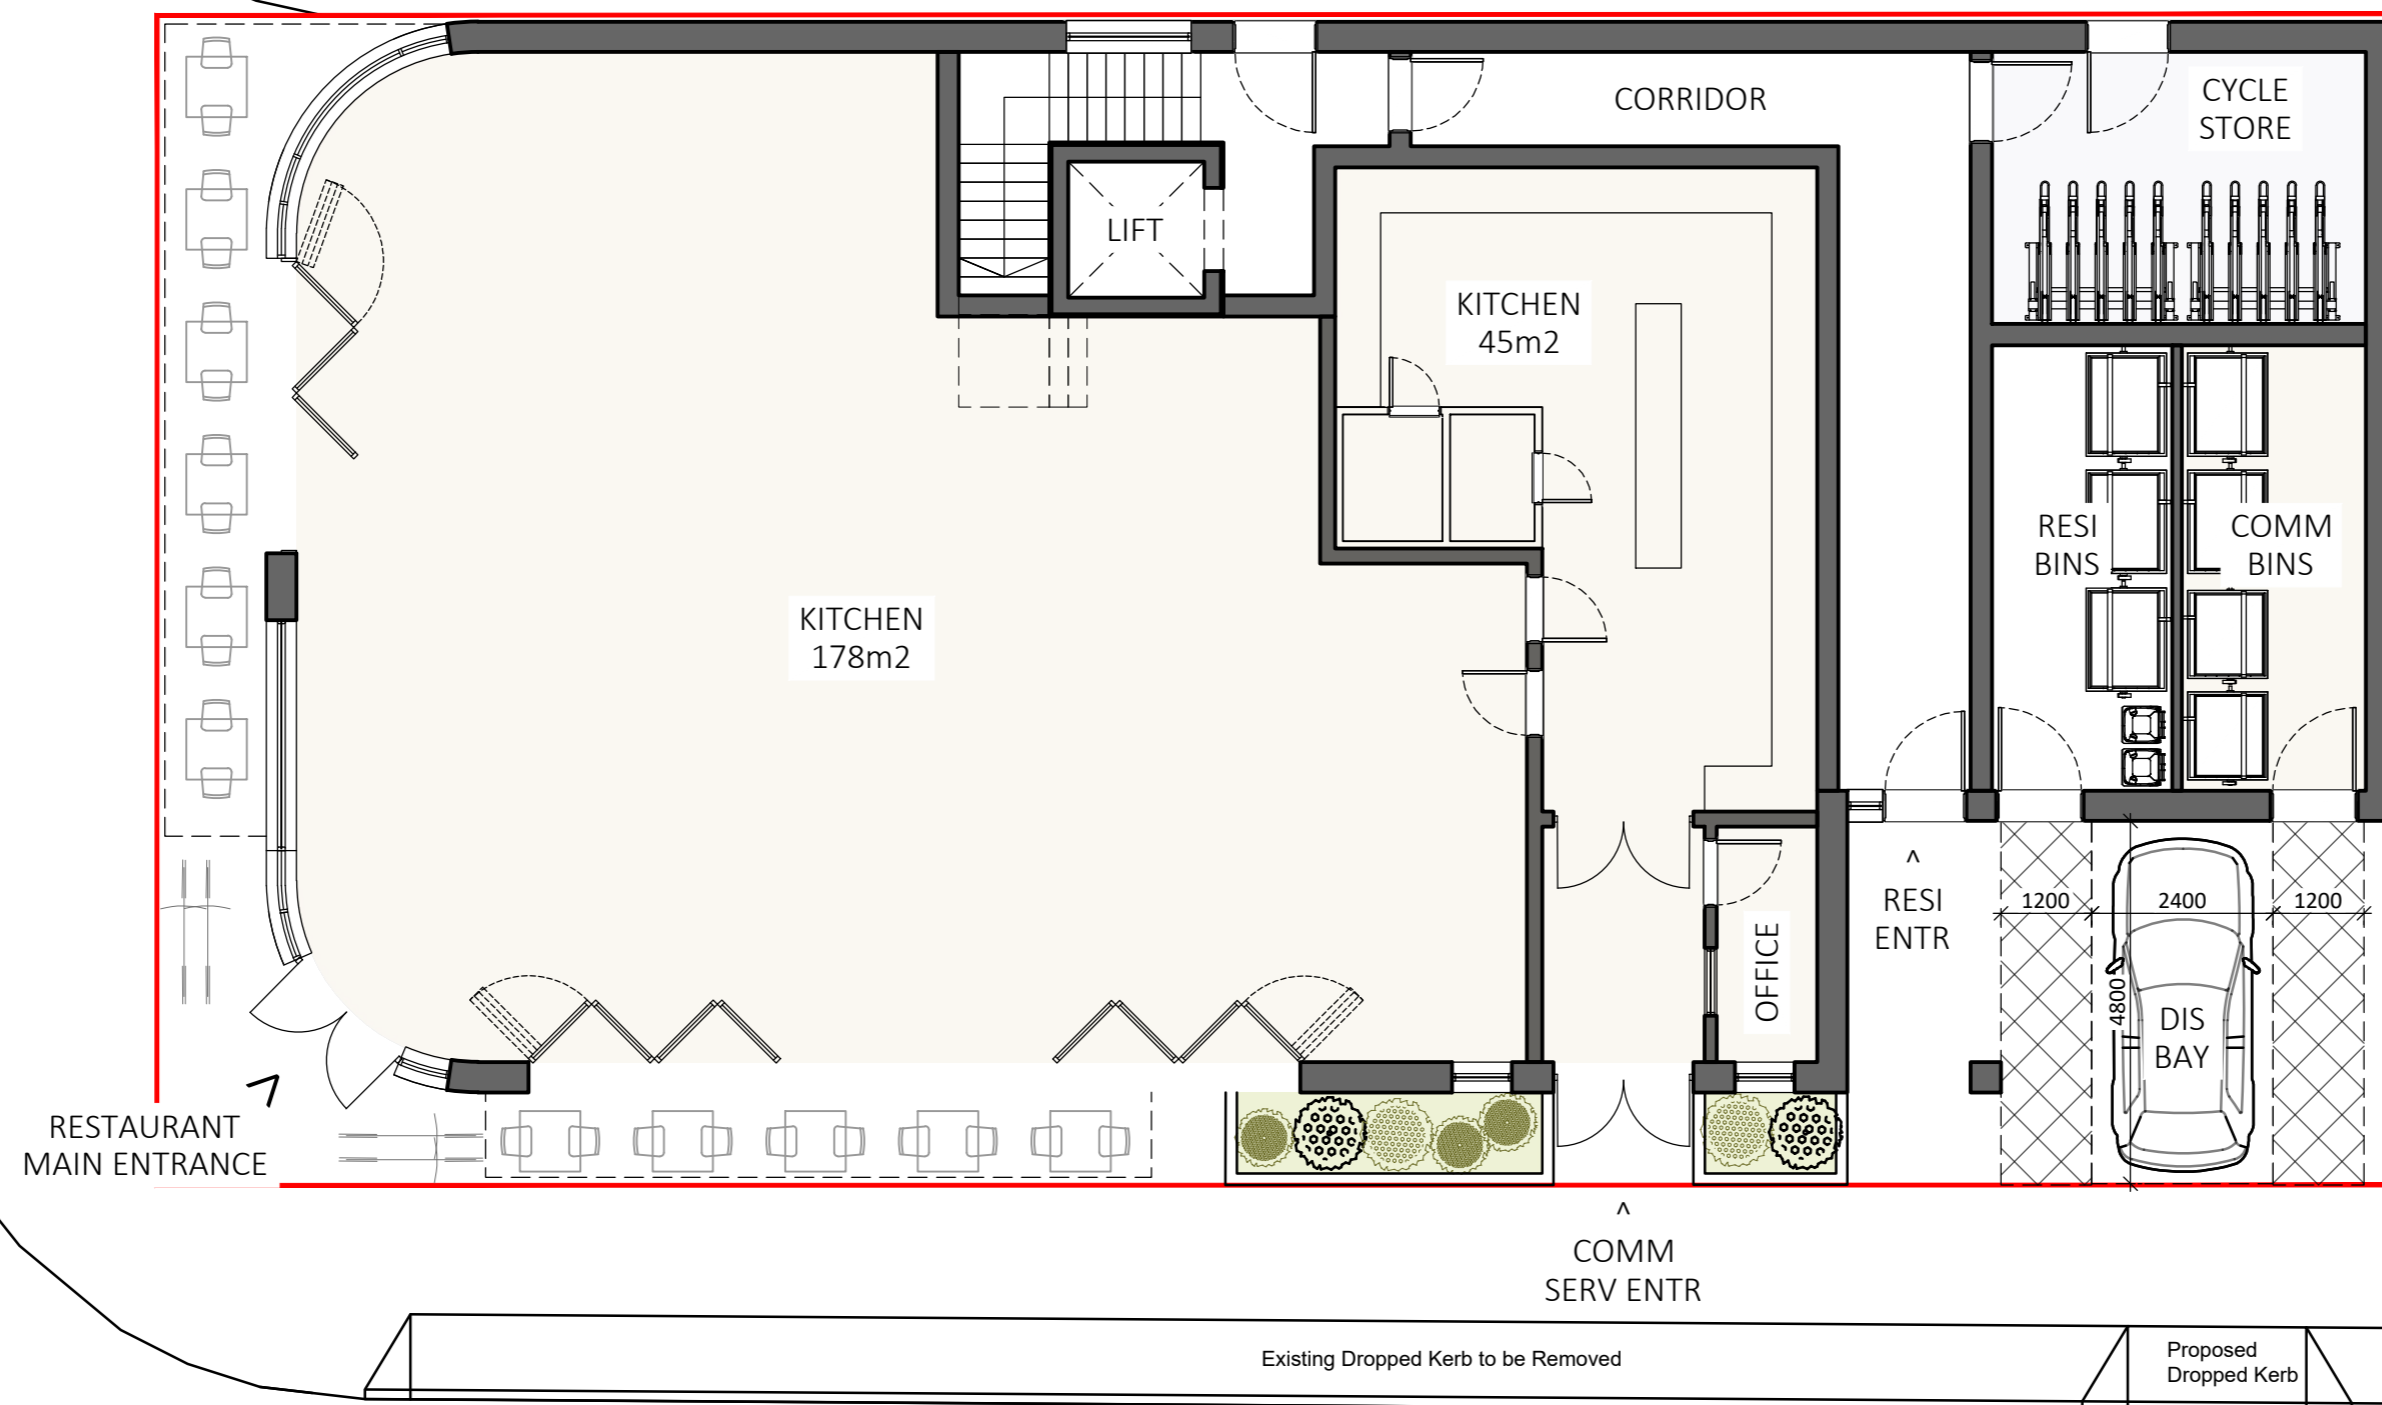

COLDHARBOUR LANE

54 COLDHARBOUR LANE

1 FAIRDALE GARDENS

FAIRDALE GARDENS

SPARKITECT

SPARKITECT.CO.UK
0779 8911 712
mahir@sparkitect.co.uk

0 1 2 3 4m
Scale 1:100

PROJECT DESCRIPTION STATUS

52 COLDHARBOUR LANE, HAYES, UB3 3EP
PROPOSED GROUND FLOOR PLAN
FOR PLANNING

DATE: 13-02-2026

SCALE: A1@1:100

DRAWING No.

REVISION

DRAWN: MAB | CHECKED: MB

260213-DWG-003

B