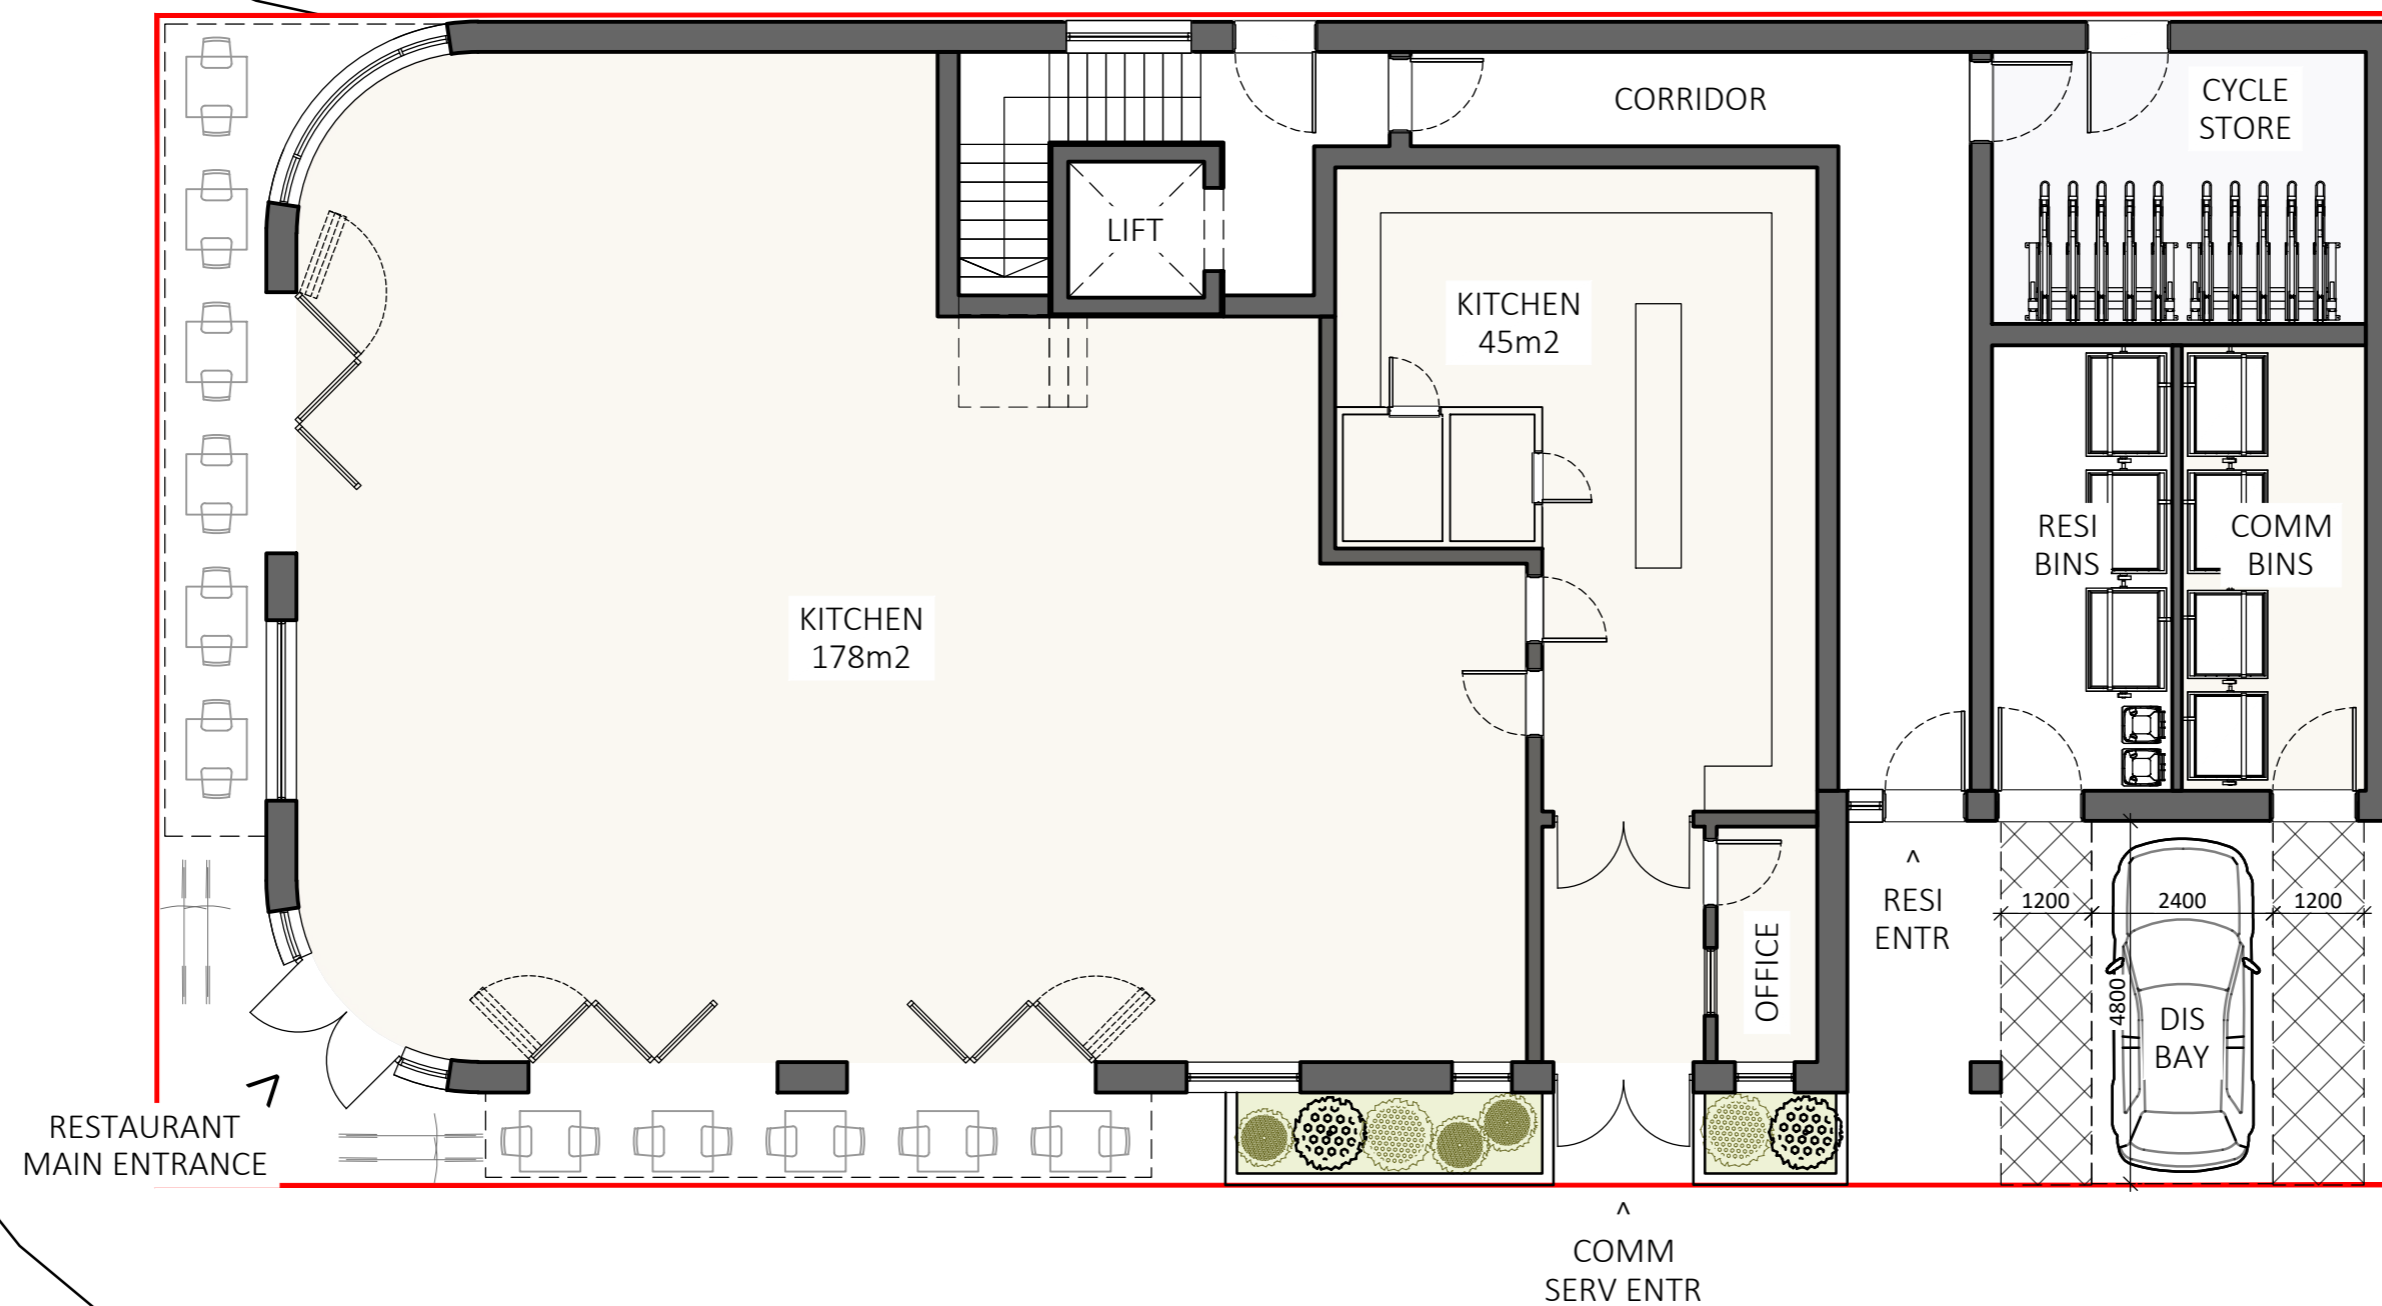

COLDHARBOUR LANE

54 COLDHARBOUR LANE

1 FAIRDALE GARDENS

FAIRDALE GARDENS

SPARKITECT

SPARKITECT.CO.UK
0779 8911 712
mahir@sparkitect.co.uk

0 1 2 3 4m
Scale 1:100

PROJECT DESCRIPTION STATUS

52 COLDHARBOUR LANE, HAYES, UB3 3EP
PROPOSED GROUND FLOOR PLAN
FOR PLANNING

DATE: 13-02-2026

SCALE: A1@1:100

DRAWING No.

REVISION

DRAWN: MAB | CHECKED: MB

260213-DWG-003

A