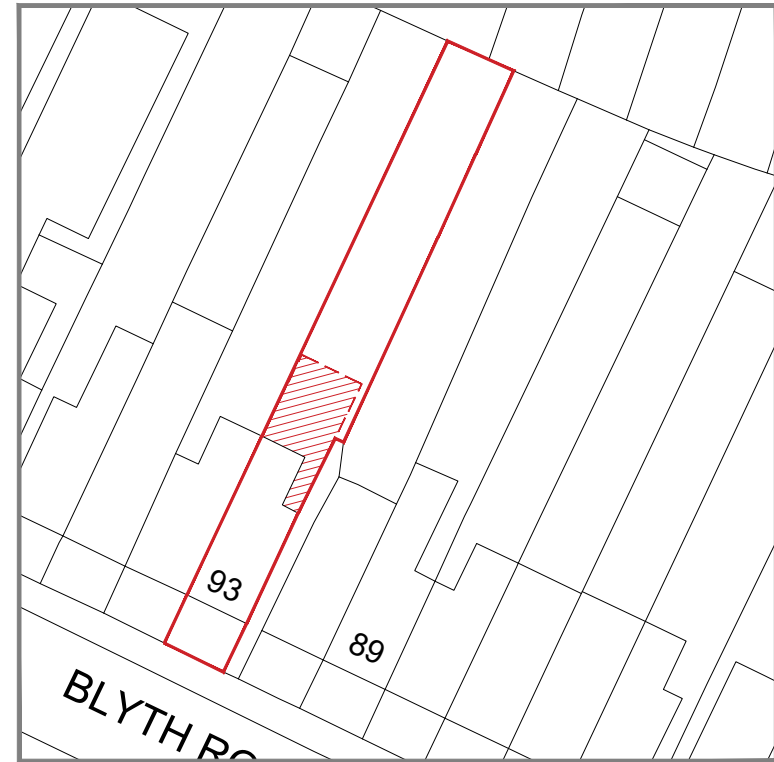

BLOCK PLAN - SCALE 1:500

OS MAP - SCALE 1:1250

© Crown copyright 2025 Ordnance Survey 100053143

Amico Design Limited
 Grange Park Court, 3 Roman Way,
 Northampton, NN4 5EA
 01604 871809
 hello@amicodesign.co.uk
www.amicodesign.co.uk

-	FIRST ISSUE	XX	DD.MM.YY
REV:	DESCRIPTION:	BY:	DATE:

STATUS: **PLANNING**

CLIENT: MR SINGH

PROJECT: 93 BLYTH ROAD, HAYES,
 UB3 1DB

DRAWING TITLE: OS MAP

SCALE AT A4: 1:1250/1:500	DATE: 31/03/26	DRAWN: HK	CHECKED: GB
PROJECT NO: 26051	DRAWING NO: AD-OS	REVISION: -	