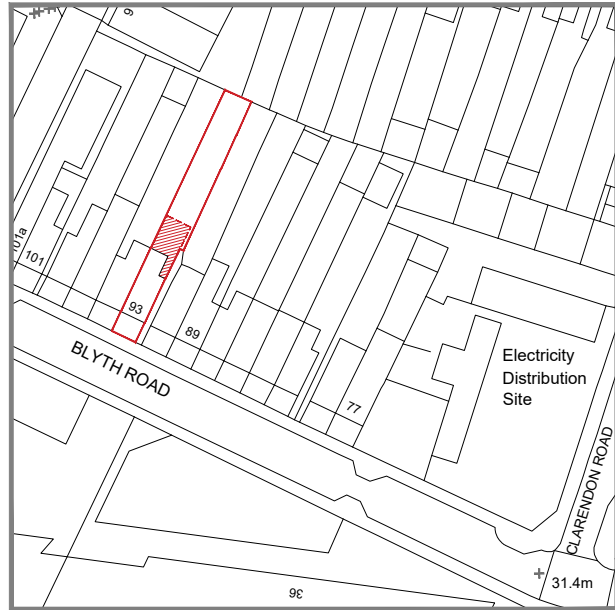

BLOCK PLAN - SCALE 1:500

OS MAP - SCALE 1:1250

© Crown copyright 2025 Ordnance Survey 100053143

Amico Design Limited
 Grange Park Court, 3 Roman Way,
 Northampton, NN4 5EA
 01604 871809
 hello@amicodesign.co.uk
www.amicodesign.co.uk

-	FIRST ISSUE	XX	DD.MM.YY
REV:	DESCRIPTION:	BY:	DATE:

STATUS: **PLANNING**

CLIENT: MR SINGH

PROJECT: 93 BLYTH ROAD, HAYES,
 UB3 1DB

DRAWING TITLE: OS MAP

SCALE AT A4: 1:1250/1:500	DATE: 31/03/26	DRAWN: HK	CHECKED: GB
PROJECT NO: 26051	DRAWING NO: AD-OS	REVISION: -	