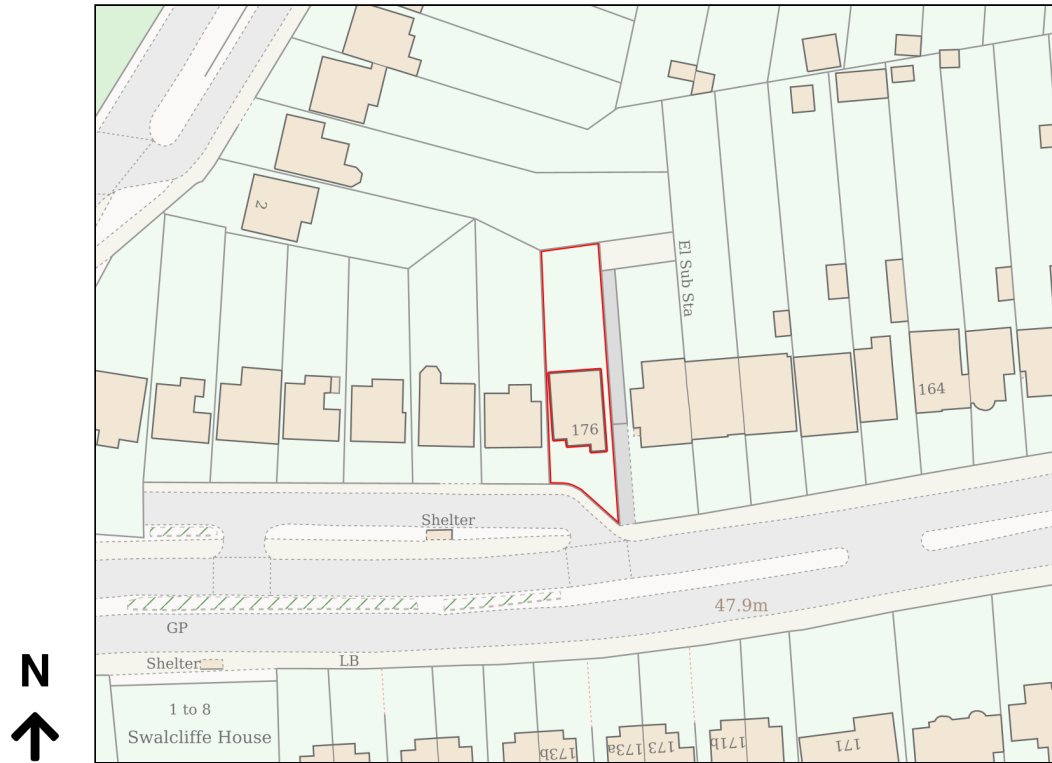

Location Plan

Site Address: 176, Swakeleys Road, Ickenham, UB10 8AZ

Date Produced: 18-Mar-2026

Scale: 1:1250 @A4

Planning Portal Reference: PP-14789612v1