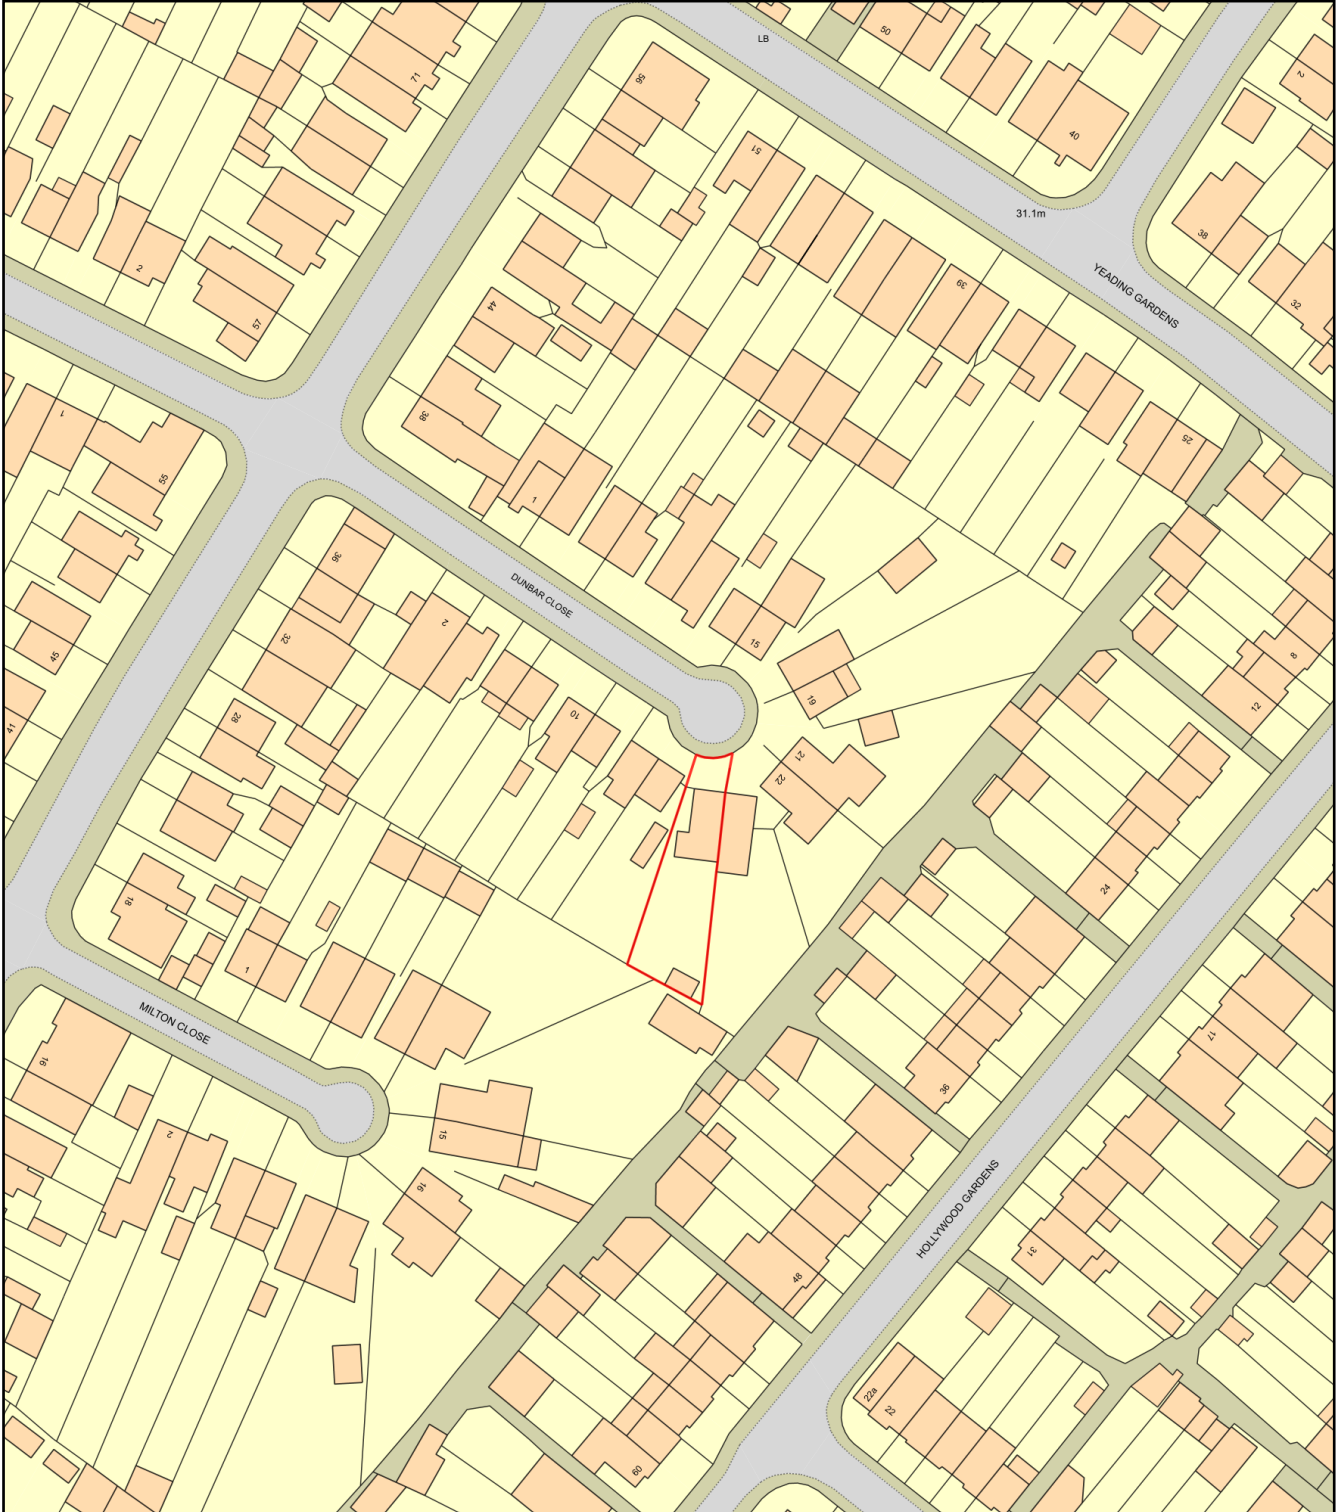

18 Dunbar Close, Hayes UB4 0DF

0 50
Metres

Plan Produced for: London Borough of Hillingdon

Date Produced: 12 Mar 2026

Plan Reference Number: TQRQM26071123117778

Scale: 1:1250 @ A4