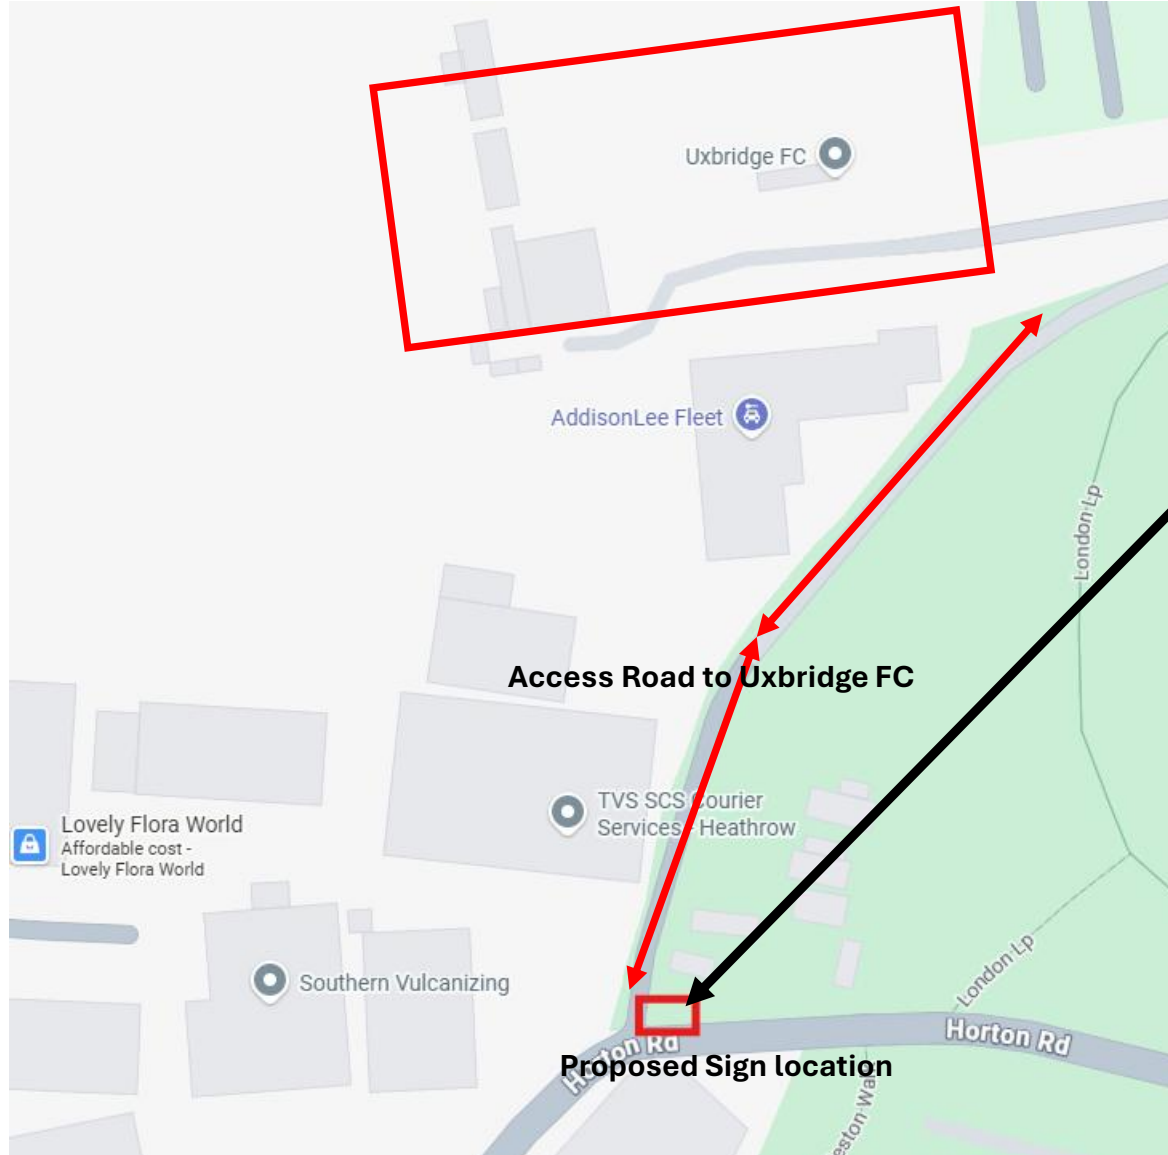

Uxbridge FC – Proposed Sign at Access Road Horton Road, Yiewsley

49914/ADV/2026/23

**Uxbridge FC – Proposed Sign at Access Road
Horton Road, Yiewsley**

49914/ADV/2026/23

- Existing elevation

Uxbridge FC – Proposed Sign at Access Road Horton Road, Yiewsley

49914/ADV/2026/23

- Proposed elevation
- Width – 1m
- Height – 2m
- From ground (on black metal posts – 0.75m)
- Materials – acrylic (weather proofed)
- No illuminations
- Colours (red/black lettering with club logo)
- Interchangeable text for next fixture
- Club contact details

**Uxbridge FC – Proposed Sign at Access Road
Horton Road, Yiewsley**

49914/ADV/2026/23

- Sign design
- Width – 1m
- Height – 2m
- From ground (on black metal posts – 0.75m)
- Materials – acrylic (weather proofed)
- No illuminations
- Colours (red/black lettering with club logo)
- Interchangeable text for next fixture
- Club contact details