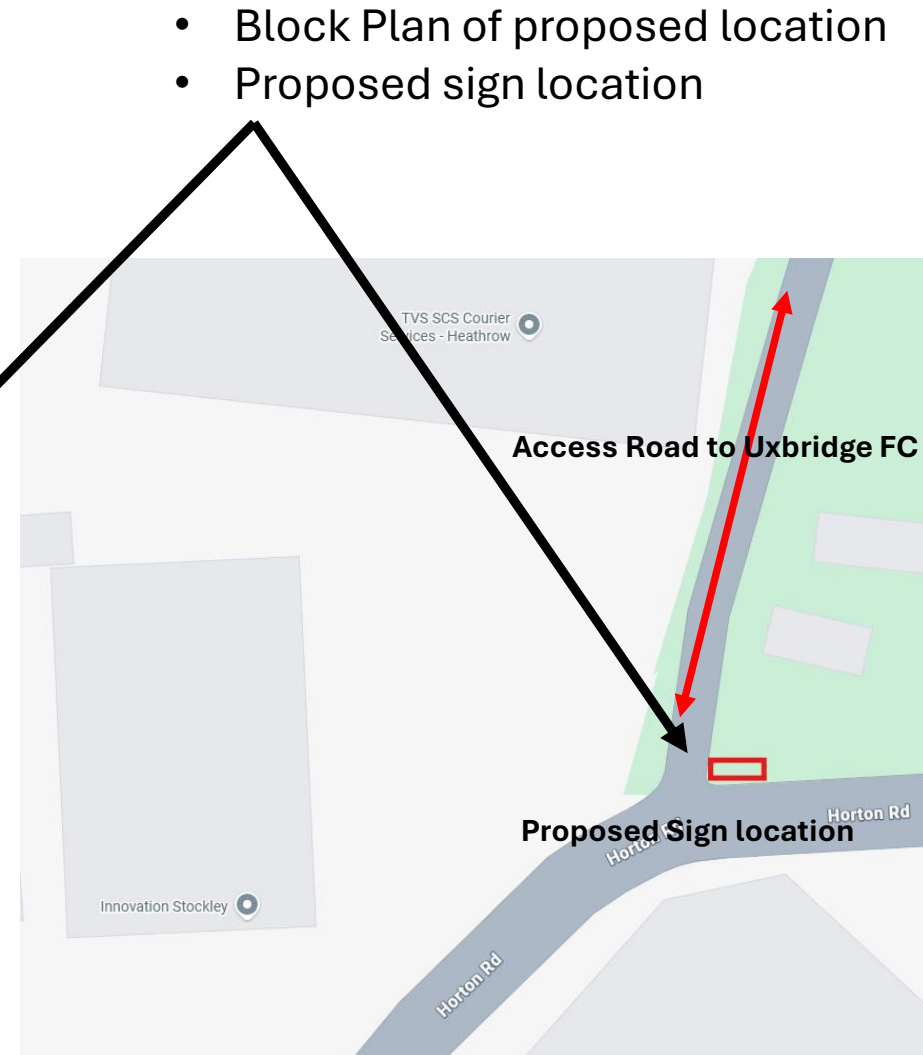

Uxbridge FC – Proposed Sign at Access Road Horton Road, Yiewsley

49914/ADV/2026/23

**Uxbridge FC – Proposed Sign at Access Road
Horton Road, Yiewsley**

49914/ADV/2026/23

- Existing elevation

Uxbridge FC – Proposed Sign at Access Road Horton Road, Yiewsley

49914/ADV/2026/23

- Proposed elevation
- Width – 1m
- Height – 2m
- From ground (on black metal posts – 0.75m)
- Materials – acrylic (weather proofed)
- No illuminations
- Colours (red/black lettering with club logo)
- Interchangeable text for next fixture
- Club contact details

**Uxbridge FC – Proposed Sign at Access Road
Horton Road, Yiewsley**

49914/ADV/2026/23

- Sign design
- Width – 1m
- Height – 2m
- From ground (on black metal posts – 0.75m)
- Materials – acrylic (weather proofed)
- No illuminations
- Colours (red/black lettering with club logo)
- Interchangeable text for next fixture
- Club contact details