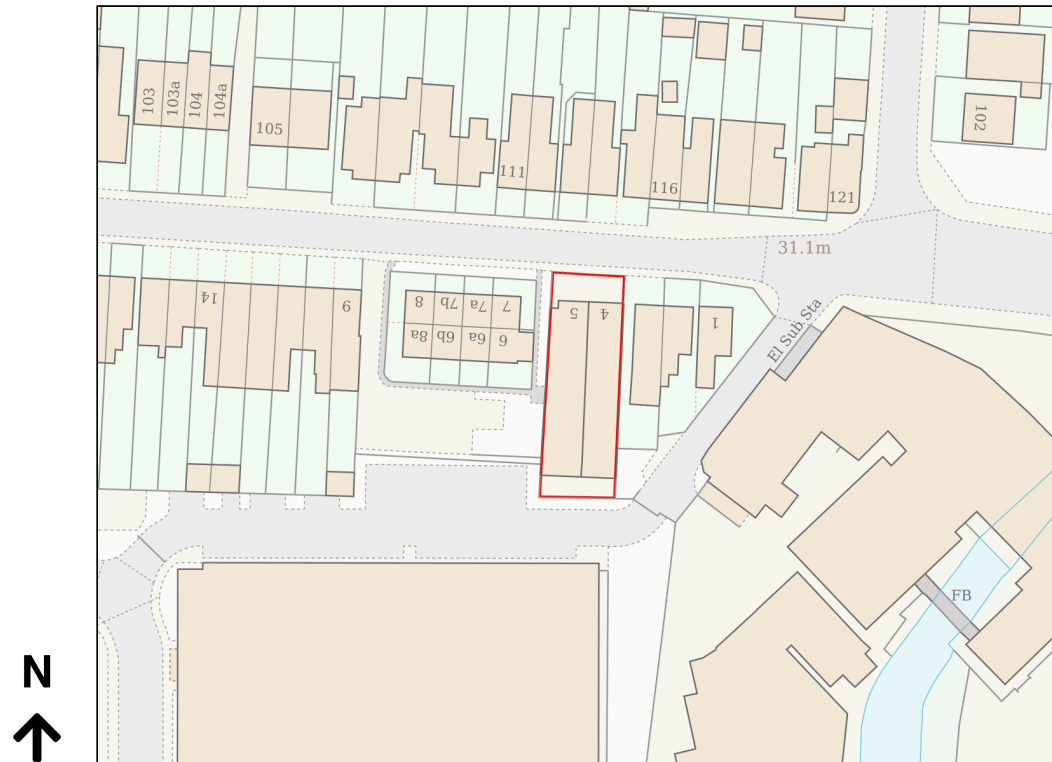

Location Plan

Site Address: Muslim Centre, 4-5, Cowley Mill Road, Uxbridge, UB8 2QB

Date Produced: 16-Apr-2026

Scale: 1:1250 @A4

Planning Portal Reference: PP-14839128v1