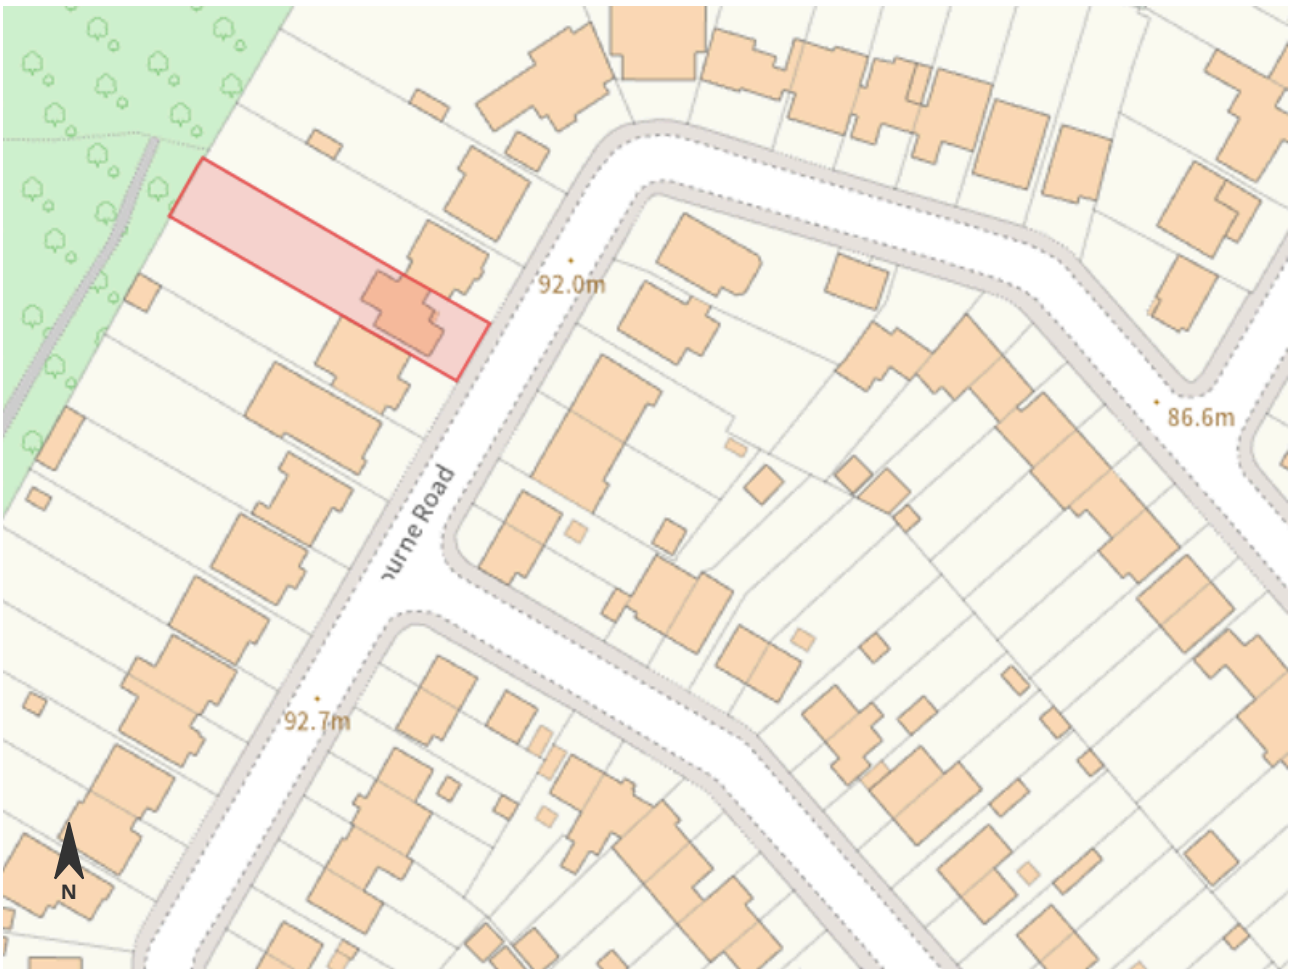

# Location Plan

Address: 59 Cranbourne Road, Northwood, HA6 1JZ

Document Reference no.:  
#2597

Scale 1:1,250

© Crown copyright and database rights 2026  
Ordnance Survey AC0000872527