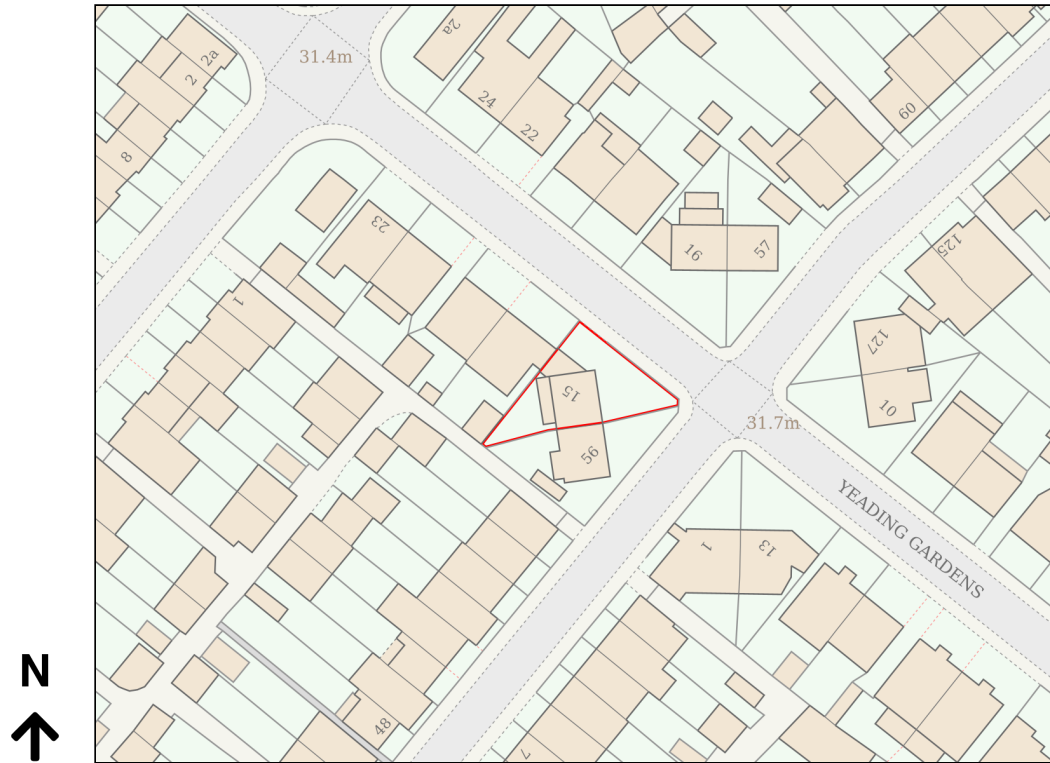

Location Plan

Site Address: 15, Yeading Gardens, Hayes, UB4 0DL

Date Produced: 06-May-2026

Scale: 1:1250 @A4

Planning Portal Reference: PP-14908534v1