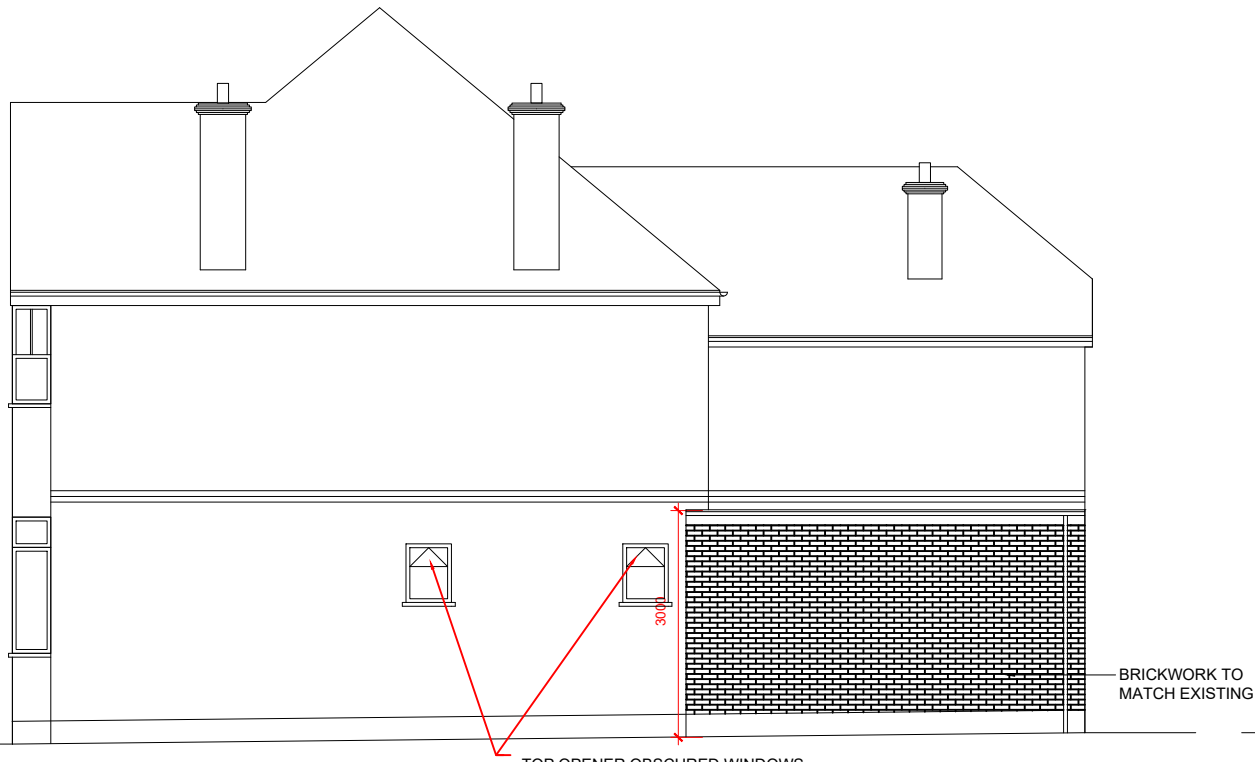

PROPOSED FRONT ELEVATION
(No Change)

Proposed REAR ELEVATION

SCALE 1: 100

PROPOSED SIDE ELEVATION

PROPOSED SIDE ELEVATION
(No Change)

Project	2 Kewferry Road Northwood HA6 2PD	
Drawing Title	Proposed Elevations	
Drawing Title	2 /P/D	Rev.
Rev.	Scale: 1: 100 @ A3	Date: April 2026