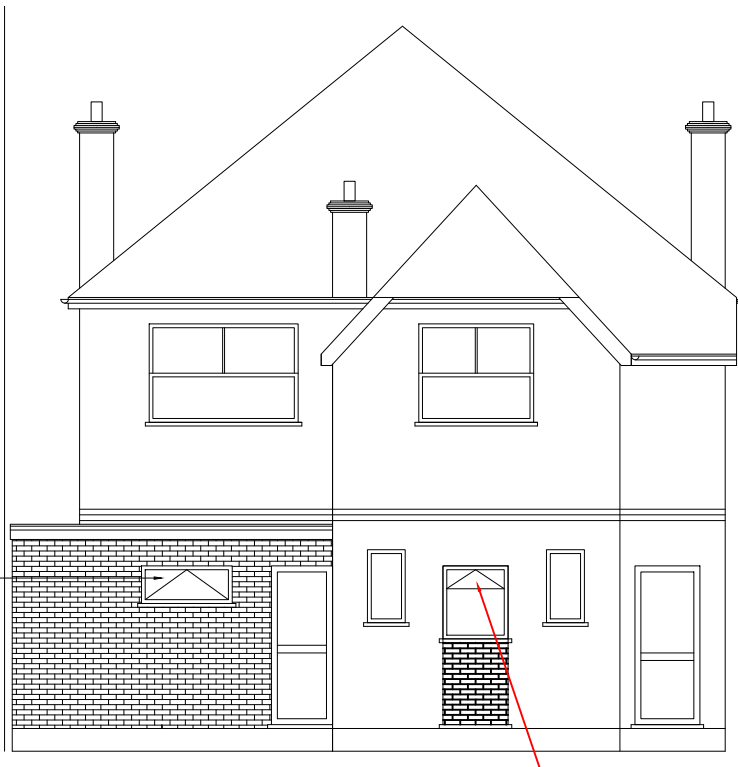

PROPOSED FRONT ELEVATION
(No Change)

Proposed REAR ELEVATION

SCALE 1: 100

PROPOSED SIDE ELEVATION

PROPOSED SIDE ELEVATION
(No Change)

Project	2 Kewferry Road Northwood HA6 2PD	
Drawing Title	Proposed Elevations	
Drawing Title	2 /P/D	Rev.
Rev.	Scale: 1: 100 @ A3	Date: April 2026