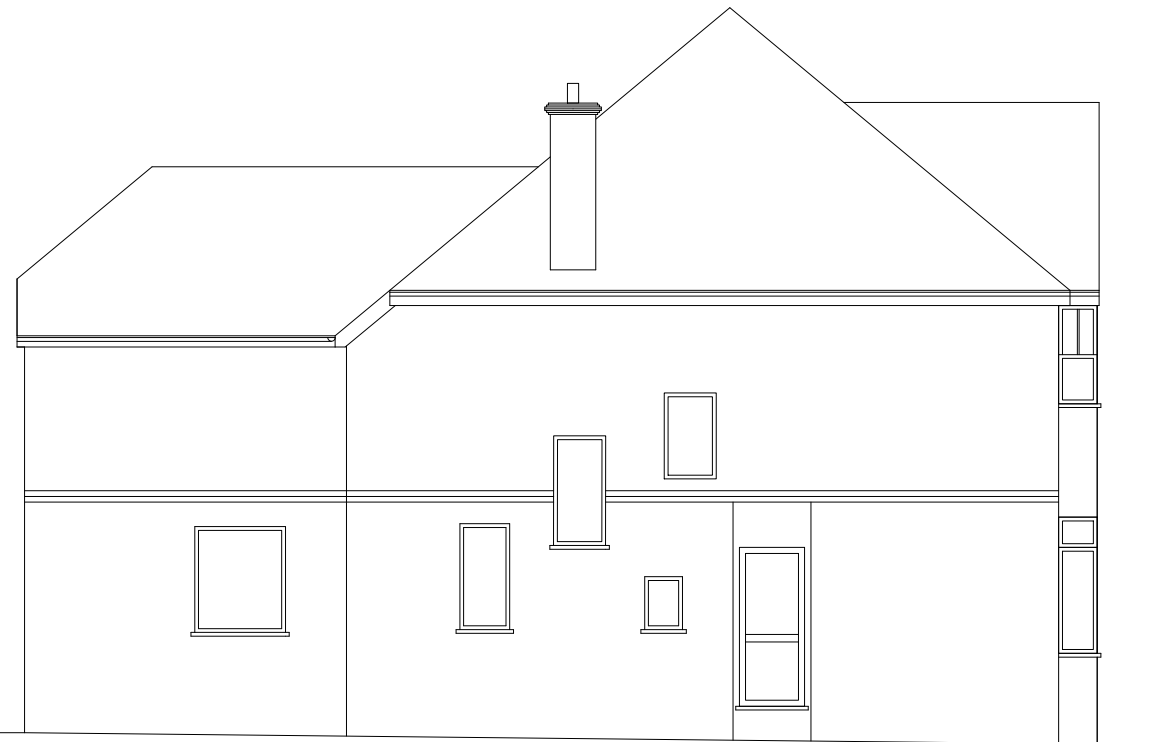

PROPOSED FRONT ELEVATION
(No Change)

Proposed REAR ELEVATION

SCALE 1: 100

PROPOSED SIDE ELEVATION

PROPOSED SIDE ELEVATION
(No Change)

Project	2 Kewferry Road Northwood HA6 2PD	
Drawing Title	Proposed Elevations	
Drawing Title	2 /P/D	Rev.
Rev.	Scale: 1: 100 @ A3	Date: April 2026