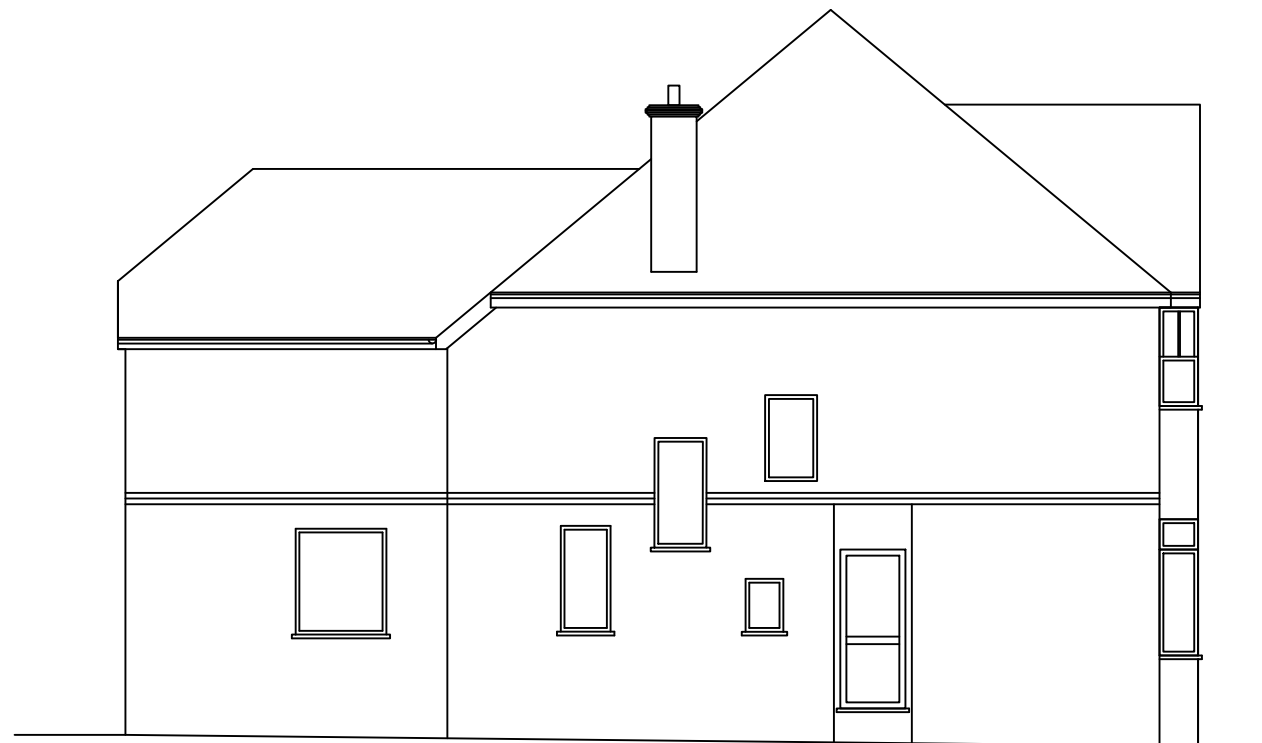

EXISTING FRONT ELEVATION

EXISTING REAR ELEVATION

SCALE 1: 100

EXISTING SIDE ELEVATION

EXISTING SIDE ELEVATION

Project	2 Kewferry Road Northwood HA6 2PD	
Drawing Title	Existing Elevations	
Drawing Title	2 /P/C	Rev.
Rev.	Scale: 1: 100 @ A3	Date: April 2026