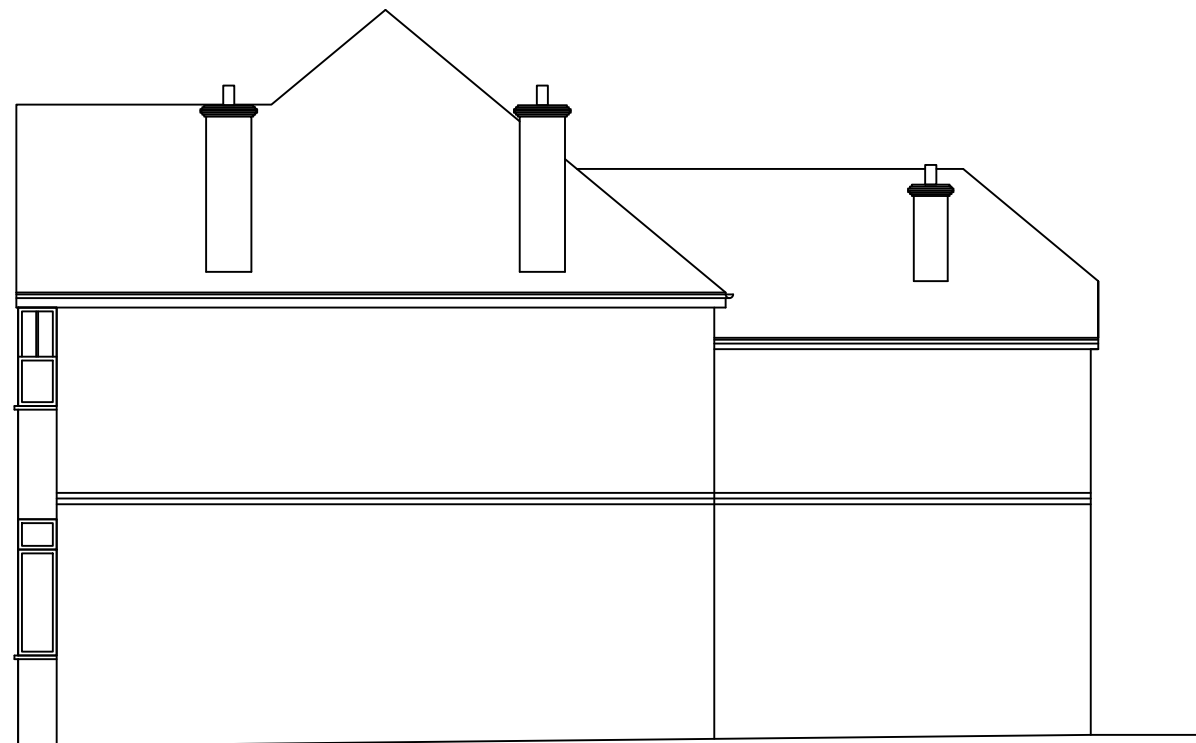

EXISTING FRONT ELEVATION

EXISTING REAR ELEVATION

SCALE 1: 100

EXISTING SIDE ELEVATION

EXISTING SIDE ELEVATION

Project	2 Kewferry Road Northwood HA6 2PD	
Drawing Title	Existing Elevations	
Drawing Title	2 /P/C	Rev.
Rev.	Scale: 1: 100 @ A3	Date: April 2026