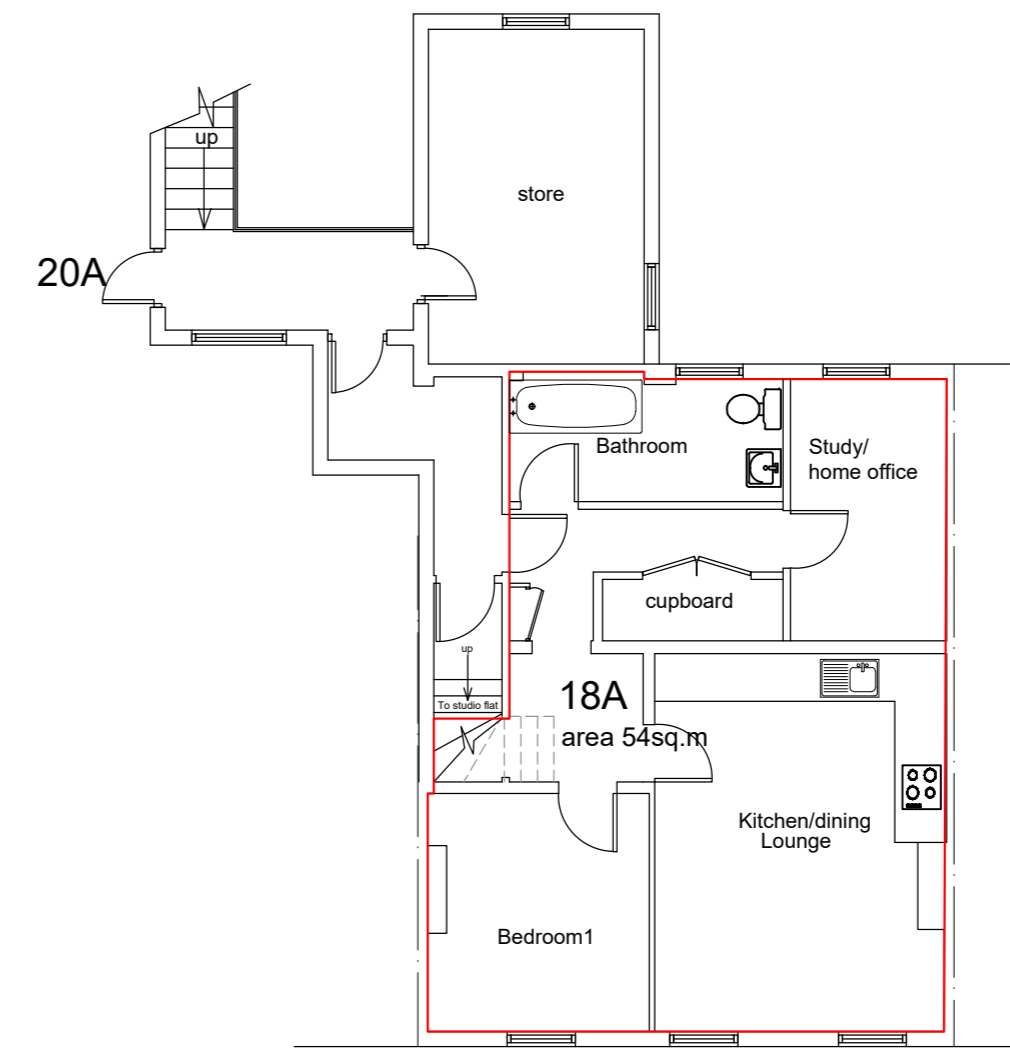

LOFT FLOOR PLAN

ROOF PLAN

GROUND FLOOR PLAN

FIRST FLOOR PLAN

PROPOSED FLOOR PLANS

18A HIGH STREET,
NORTHWOOD HA6 1BN

THE GILLETT MACLEOD PARTNERSHIP
Chartered Architects & Town Planning Consultants
1 High Road Old Eastcote Pinner Middlesex HA5 2EW tel. 0208 868 1333

Drg. No. 26/3706/4
Scale 1:100
Date 05/03/26
Drawn by AK