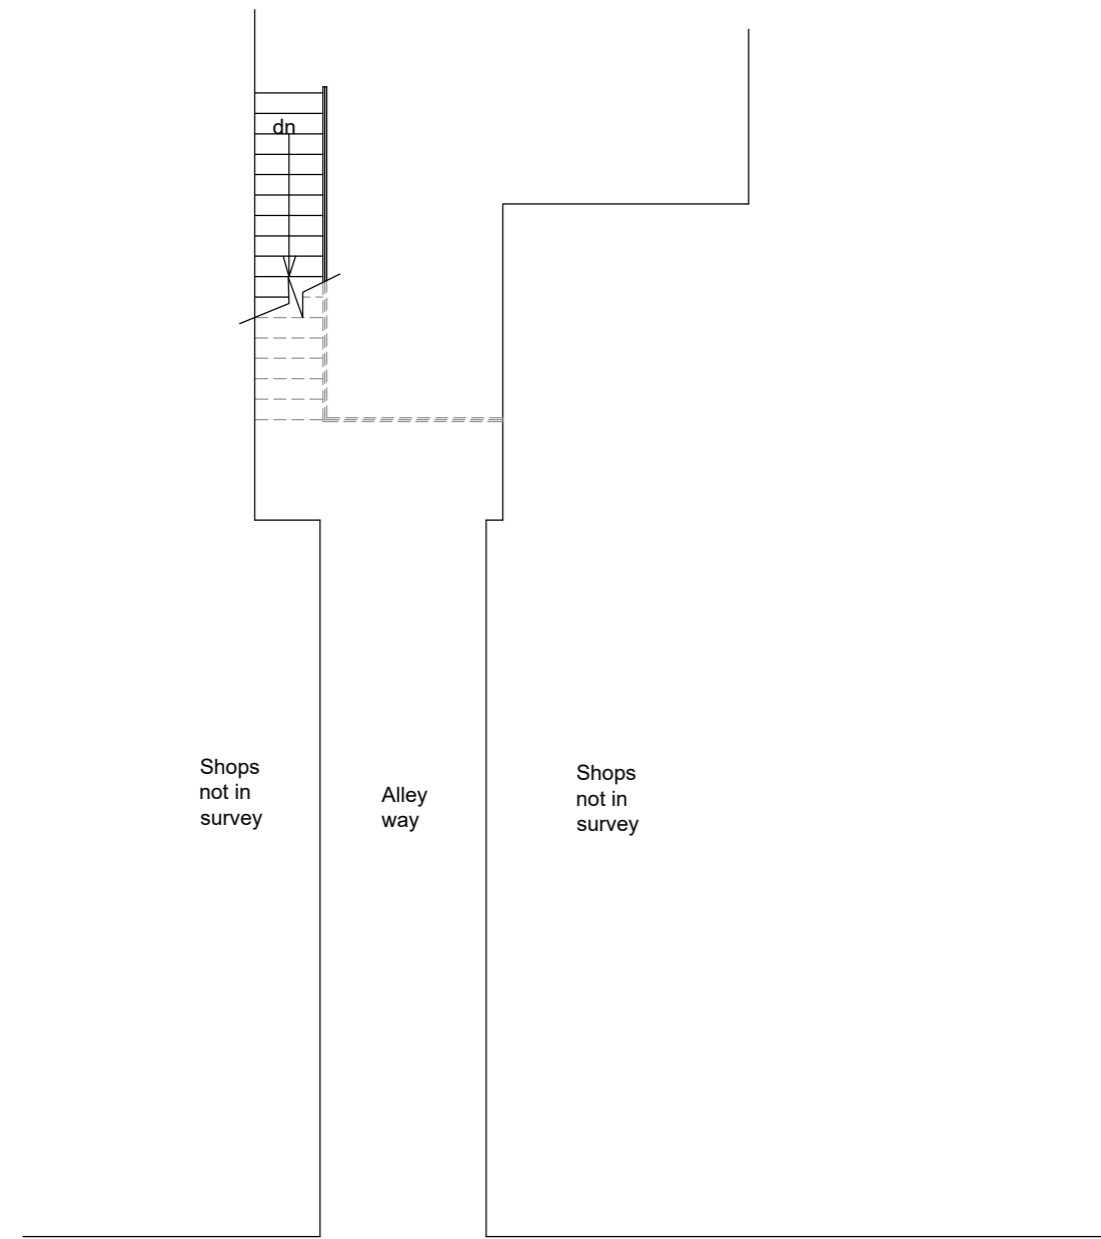

LOFT FLOOR PLAN

ROOF PLAN

GROUND FLOOR PLAN

FIRST FLOOR PLAN

PROPOSED FLOOR PLANS

18A HIGH STREET,
NORTHWOOD HA6 1BN

THE GILLETT MACLEOD PARTNERSHIP
Chartered Architects & Town Planning Consultants
1 High Road Old Eastcote Pinner Middlesex HA5 2EW tel. 0208 868 1333

Drg. No. 26/3706/4
Scale 1:100
Date 05/03/26
Drawn by AK