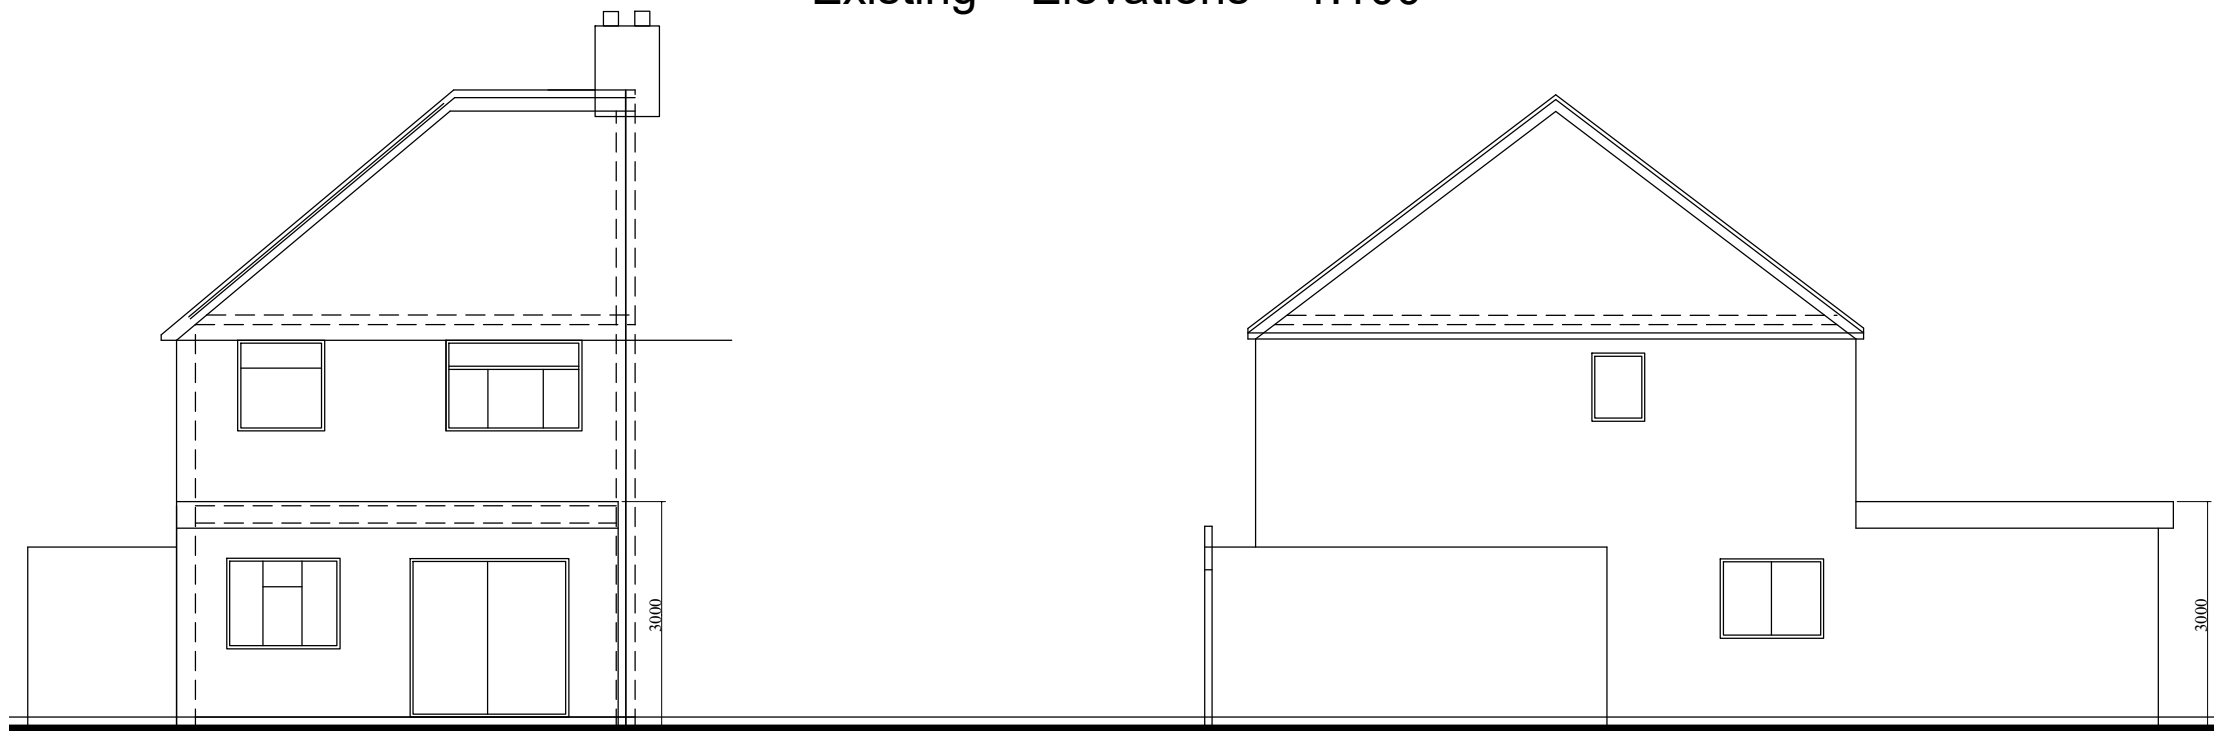

Rear

Side

Existing Elevations 1:100

Rear

Side

Proposed Elevations 1:100

Scale Bar 1:50

ALL DIMENSIONS SHOWN ARE IN MILLIMETRES

<i>Name</i>		<i>SITE ADDRESS</i>	
Mr. Zahid		26 Warwick Road West Drayton, UB7 9BZ	
<i>TITLE</i>			
<i>Elevations</i>			
<i>SCALE</i>	<i>DATE</i>	<i>DWG NO</i>	<i>Rev</i>
	20/05/2026	NM26WR02	